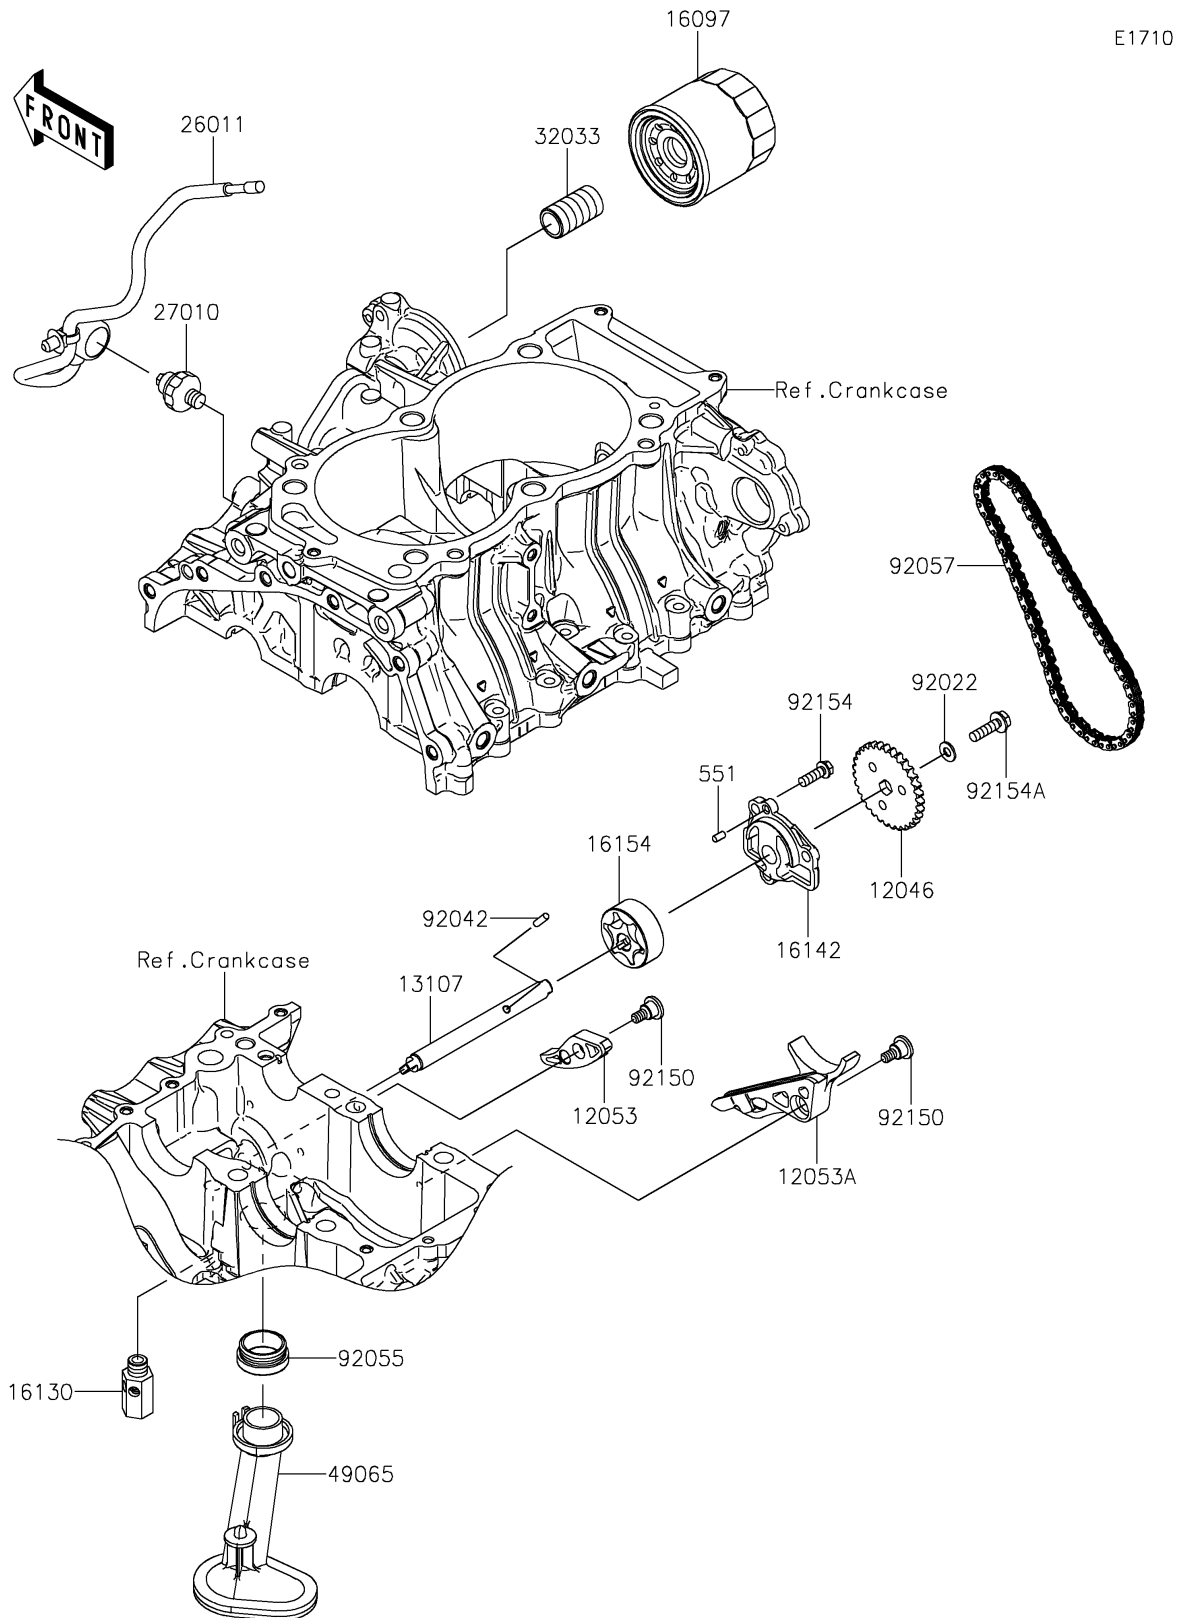

2025 TERYX® KRX4™ 1000

PARTS DIAGRAM

Oil Pump/Oil Filter

E1710

2025 TERYX® KRX4™ 1000

PARTS LIST

Oil Pump/Oil Filter

ITEM NAME	PART NUMBER	QUANTITY
SPROCKET,OIL PUMP,31T (Ref # 12046)	12046-0614	1
GUIDE-CHAIN,UPP (Ref # 12053)	12053-0374	1
GUIDE-CHAIN,LWR (Ref # 12053A)	12053-0375	1
SHAFT,OIL PUMP (Ref # 13107)	13107-0896	1
FILTER-ASSY-OIL (Ref # 16097)	16097-0007	1
VALVE-ASSY-RELIEF (Ref # 16130)	16130-1058	1
COVER-PUMP (Ref # 16142)	16142-0779	1
ROTOR-PUMP (Ref # 16154)	16154-0788	1
WIRE-LEAD (Ref # 26011)	26011-1985	1
SWITCH,OIL PRESSURE (Ref # 27010)	27010-1313	1
PIPE,OIL FILTER (Ref # 32033)	32033-1535	1
FILTER-OIL (Ref # 49065)	49065-0050	1
WASHER,6X12.8X1.2 (Ref # 92022)	92022-1827	1
PIN,DOWEL,4X13.8 (Ref # 92042)	92042-030	1
RING-O,OIL FILTER (Ref # 92055)	92055-1503	1
CHAIN,98XRH2010-70M (Ref # 92057)	92057-0765	1
BOLT,6MM (Ref # 92150)	92150-1090	2
BOLT,FLANGED,6X18 (Ref # 92154)	92154-0499	3
BOLT,FLANGED,6X22 (Ref # 92154A)	92154-1525	1
PIN-DOWEL,4X8 (Ref # 551)	551A0408	1