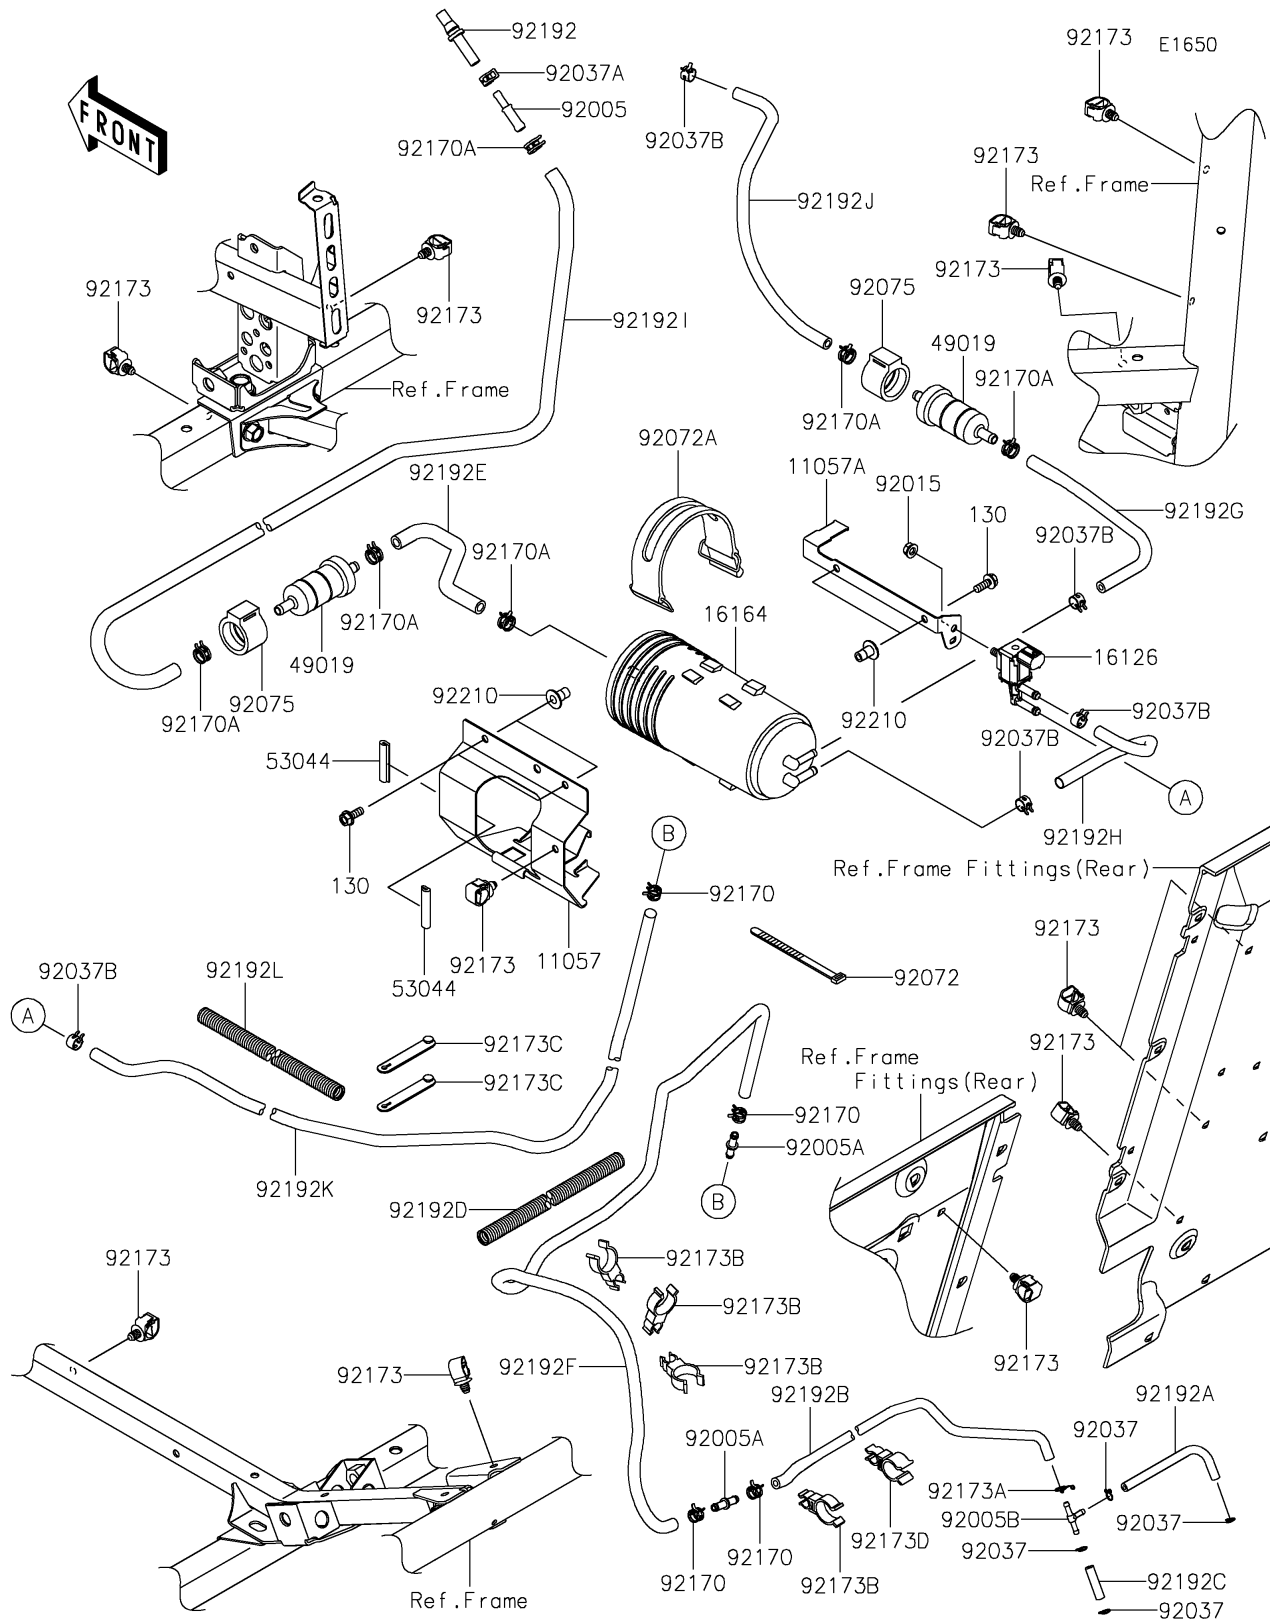

2026 Teryx KRX4 1000

PARTS DIAGRAM

Fuel Evaporative System(CA)