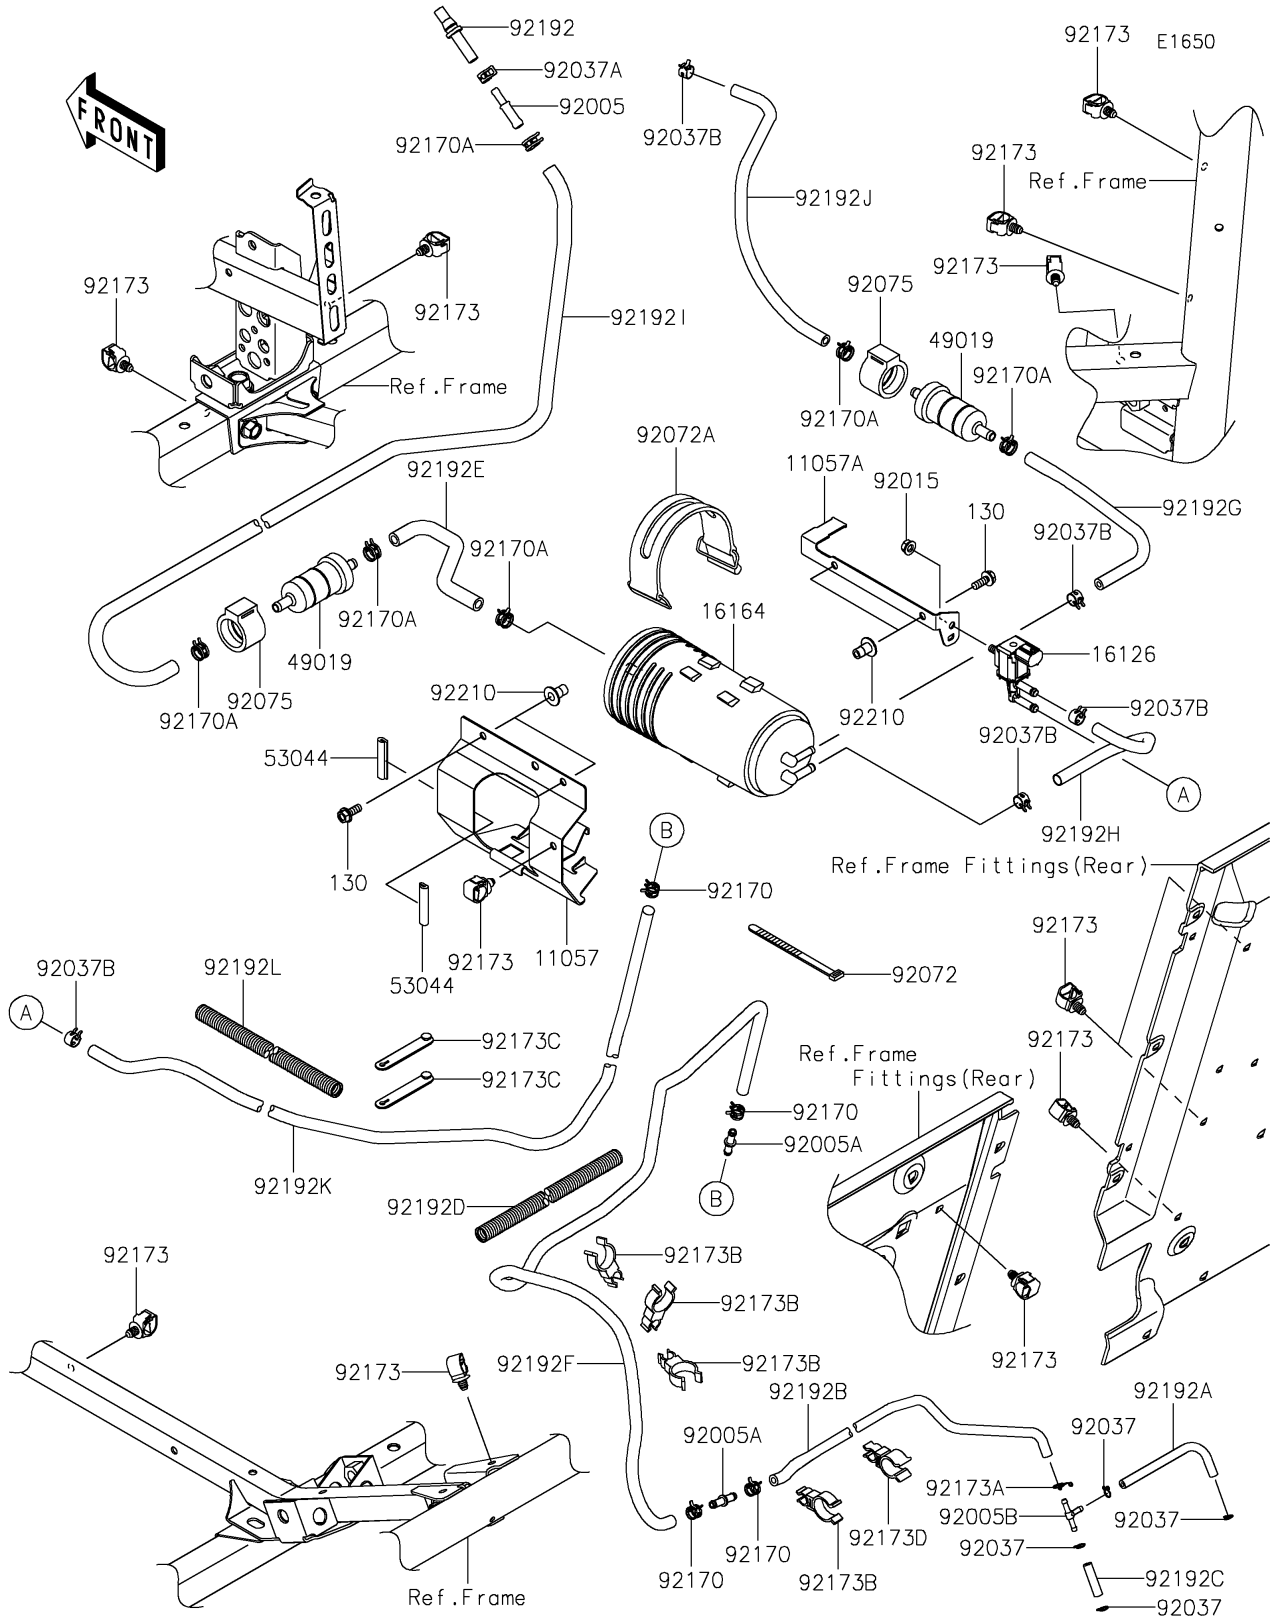

2025 Teryx KRX4 1000

PARTS DIAGRAM

Fuel Evaporative System(CA)

2025 Teryx KRX4 1000

PARTS LIST

Fuel Evaporative System(CA)

ITEM NAME	PART NUMBER	QUANTITY
BRACKET,CANISTER HOLDER (Ref # 11057)	11057-7673	1
BRACKET,PURGE VALVE (Ref # 11057A)	11057-7674	1
VALVE,SOLENOID (Ref # 16126)	16126-0705	1
CANISTER (Ref # 16164)	16164-0016	1
FILTER-FUEL (Ref # 49019)	49019-0032	2
TRIM,L=40 (Ref # 53044)	53044-1320	2
FITTING (Ref # 92005)	92005-0720	1
FITTING (Ref # 92005A)	92005-0721	2
FITTING (Ref # 92005B)	92005-1380	1
NUT,FLANGED,6MM (Ref # 92015)	92015-1367	1
CLAMP,TUBE (Ref # 92037)	92037-1124	4
CLAMP,TUBE (Ref # 92037A)	92037-1461	1
CLAMP (Ref # 92037B)	92037-2113	5
BAND,L=149 (Ref # 92072)	92072-031	1
BAND,L=168 (Ref # 92072A)	92072-1306	1
DAMPER,FUEL FILTER (Ref # 92075)	92075-1853	2
CLAMP (Ref # 92170)	92170-1493	4
CLAMP (Ref # 92170A)	92170-2082	6
CLAMP,12MM DIA. (Ref # 92173)	92173-0736	12
CLAMP (Ref # 92173A)	92173-1568	1
CLAMP,CLIP (Ref # 92173B)	92173-2000	4
CLAMP (Ref # 92173C)	92173-2199	2
CLAMP (Ref # 92173D)	92173-2287	1
TUBE,FRAME PIPE-CHECK VALVE (Ref # 92192)	92192-0068	1
TUBE,3.5X7.5X125 (Ref # 92192A)	92192-1497	1
TUBE,L=450 (Ref # 92192B)	92192-1612	1
TUBE,THROTTLE BODY (Ref # 92192C)	92192-1992	1
TUBE,CONVOLUTED,10.7X14.1X170 (Ref # 92192D)	92192-2293	1
TUBE,FILTER-CANISTER (Ref # 92192E)	92192-2571	1

2025 Teryx KRX4 1000

PARTS LIST

Fuel Evaporative System(CA)

ITEM NAME	PART NUMBER	QUANTITY
TUBE,PURGE VALVE-THROTTLE BODY (Ref # 92192F)	92192-2572	1
TUBE,FILTER-CANISTER (Ref # 92192G)	92192-2573	1
TUBE,CANISTER-PURGE VALVE (Ref # 92192H)	92192-2574	1
TUBE,AIR BREATHER (Ref # 92192I)	92192-2575	1
TUBE,CHECK VALVE-FILTER (Ref # 92192J)	92192-2576	1
TUBE,PURGE VALVE-THROTTLE BODY (Ref # 92192K)	92192-2592	1
TUBE,CONVOLUTED,10.7X14.1X530 (Ref # 92192L)	92192-2593	1
NUT,LARGE FLANGE,6MM,L=16.5 (Ref # 92210)	92210-1623	4
BOLT-FLANGED,6X16 (Ref # 130)	130BA0616	4