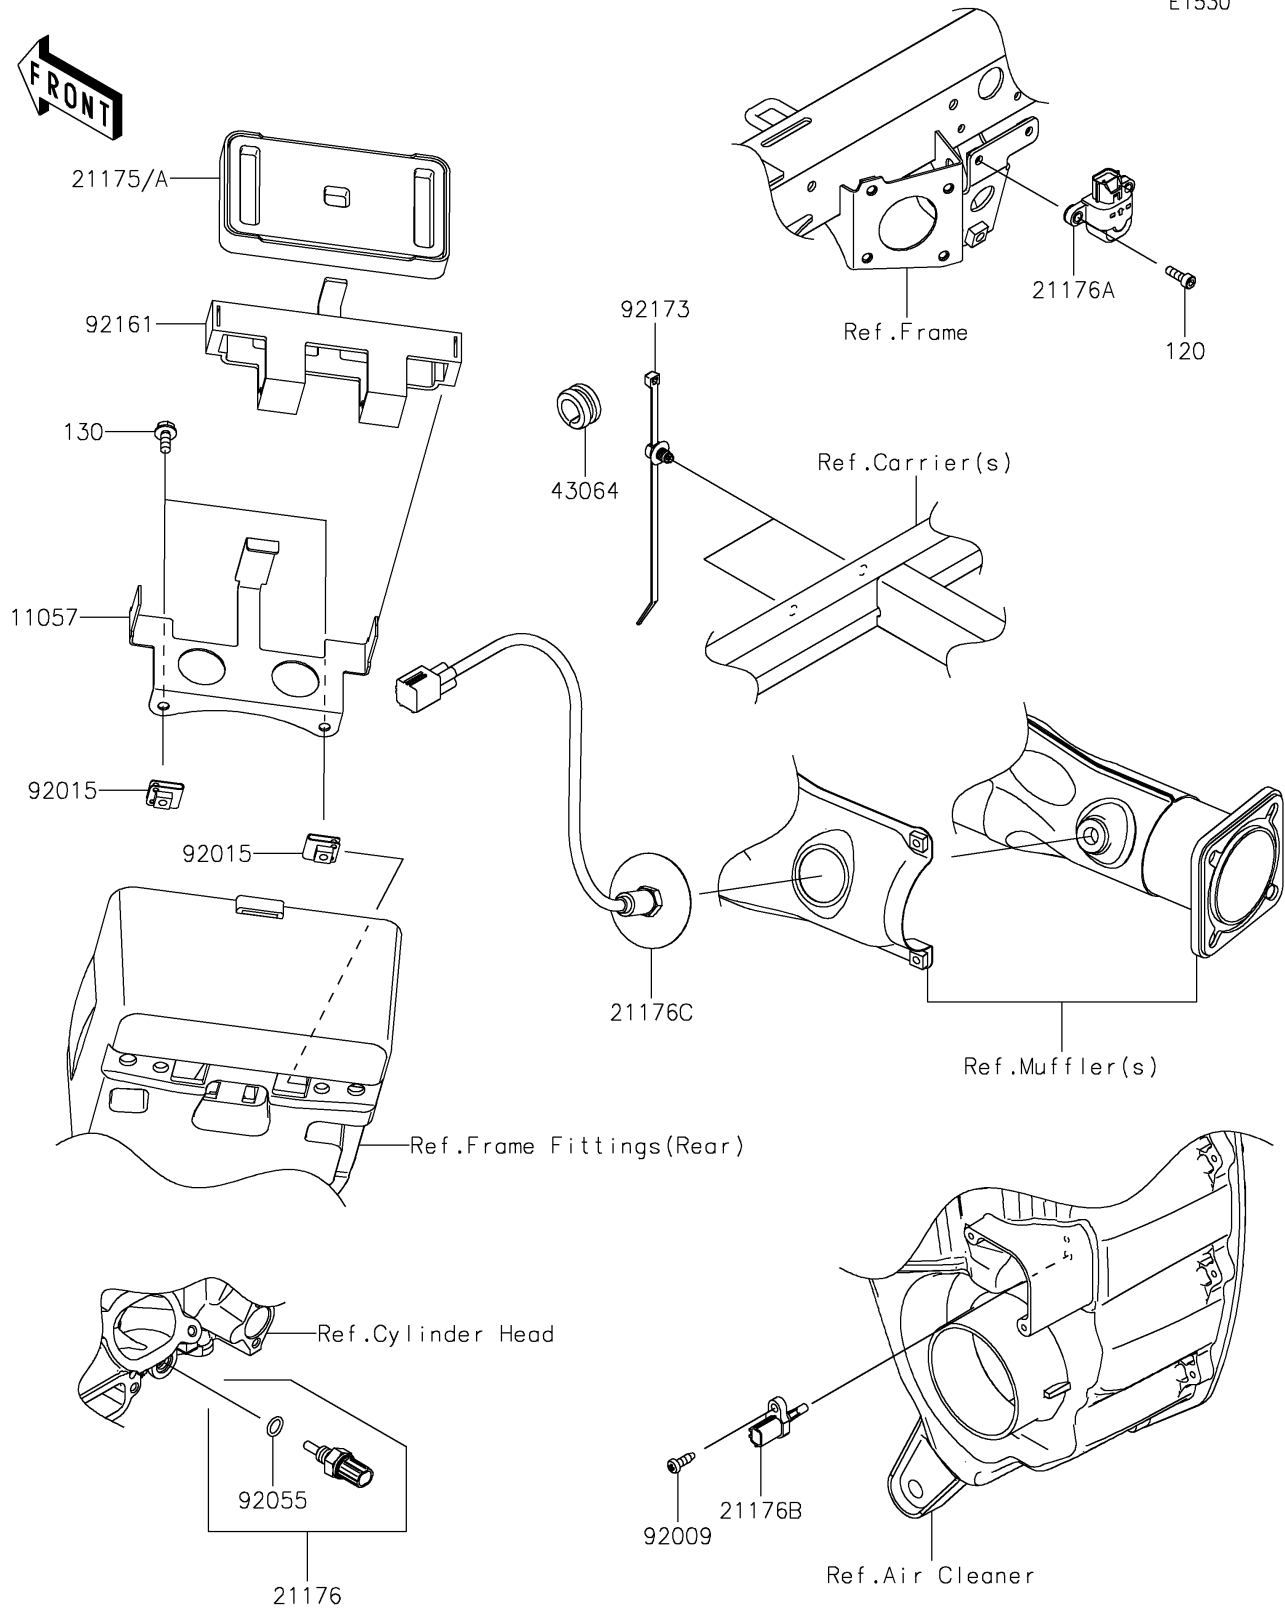

2026 TERYX® KRX4™ 1000

PARTS DIAGRAM

Fuel Injection

E1530

2026 TERYX® KRX4™ 1000

PARTS LIST

Fuel Injection

ITEM NAME	PART NUMBER	QUANTITY
BRACKET,ECU (Ref # 11057)	11057-2230	1
CONTROL UNIT-ELECTRONIC (Ref # 21175)	21175-1957	1
CONTROL UNIT-ELECTRONIC (Ref # 21175A)	21175-1958	1
SENSOR,WATER TEMP (Ref # 21176)	21176-0009	1
SENSOR,VEHICLE-DOWN (Ref # 21176A)	21176-0026	1
SENSOR,AIR TEMPERATURE (Ref # 21176B)	21176-0048	1
SENSOR,OXYGEN (Ref # 21176C)	21176-1147	1
GROMMET,HOSE CLAMP (Ref # 43064)	43064-007	2
SCREW,TAPPING,5X16 (Ref # 92009)	92009-1984	1
NUT,CLAMP,6MM (Ref # 92015)	92015-1678	2
RING-O,9.5X1.9 (Ref # 92055)	92055-0016	1
DAMPER,ECU (Ref # 92161)	92161-2183	1
CLAMP (Ref # 92173)	92173-2188	2
BOLT-SOCKET,5X16 (Ref # 120)	120CA0516	2
BOLT-FLANGED,6X14 (Ref # 130)	130CA0614	2