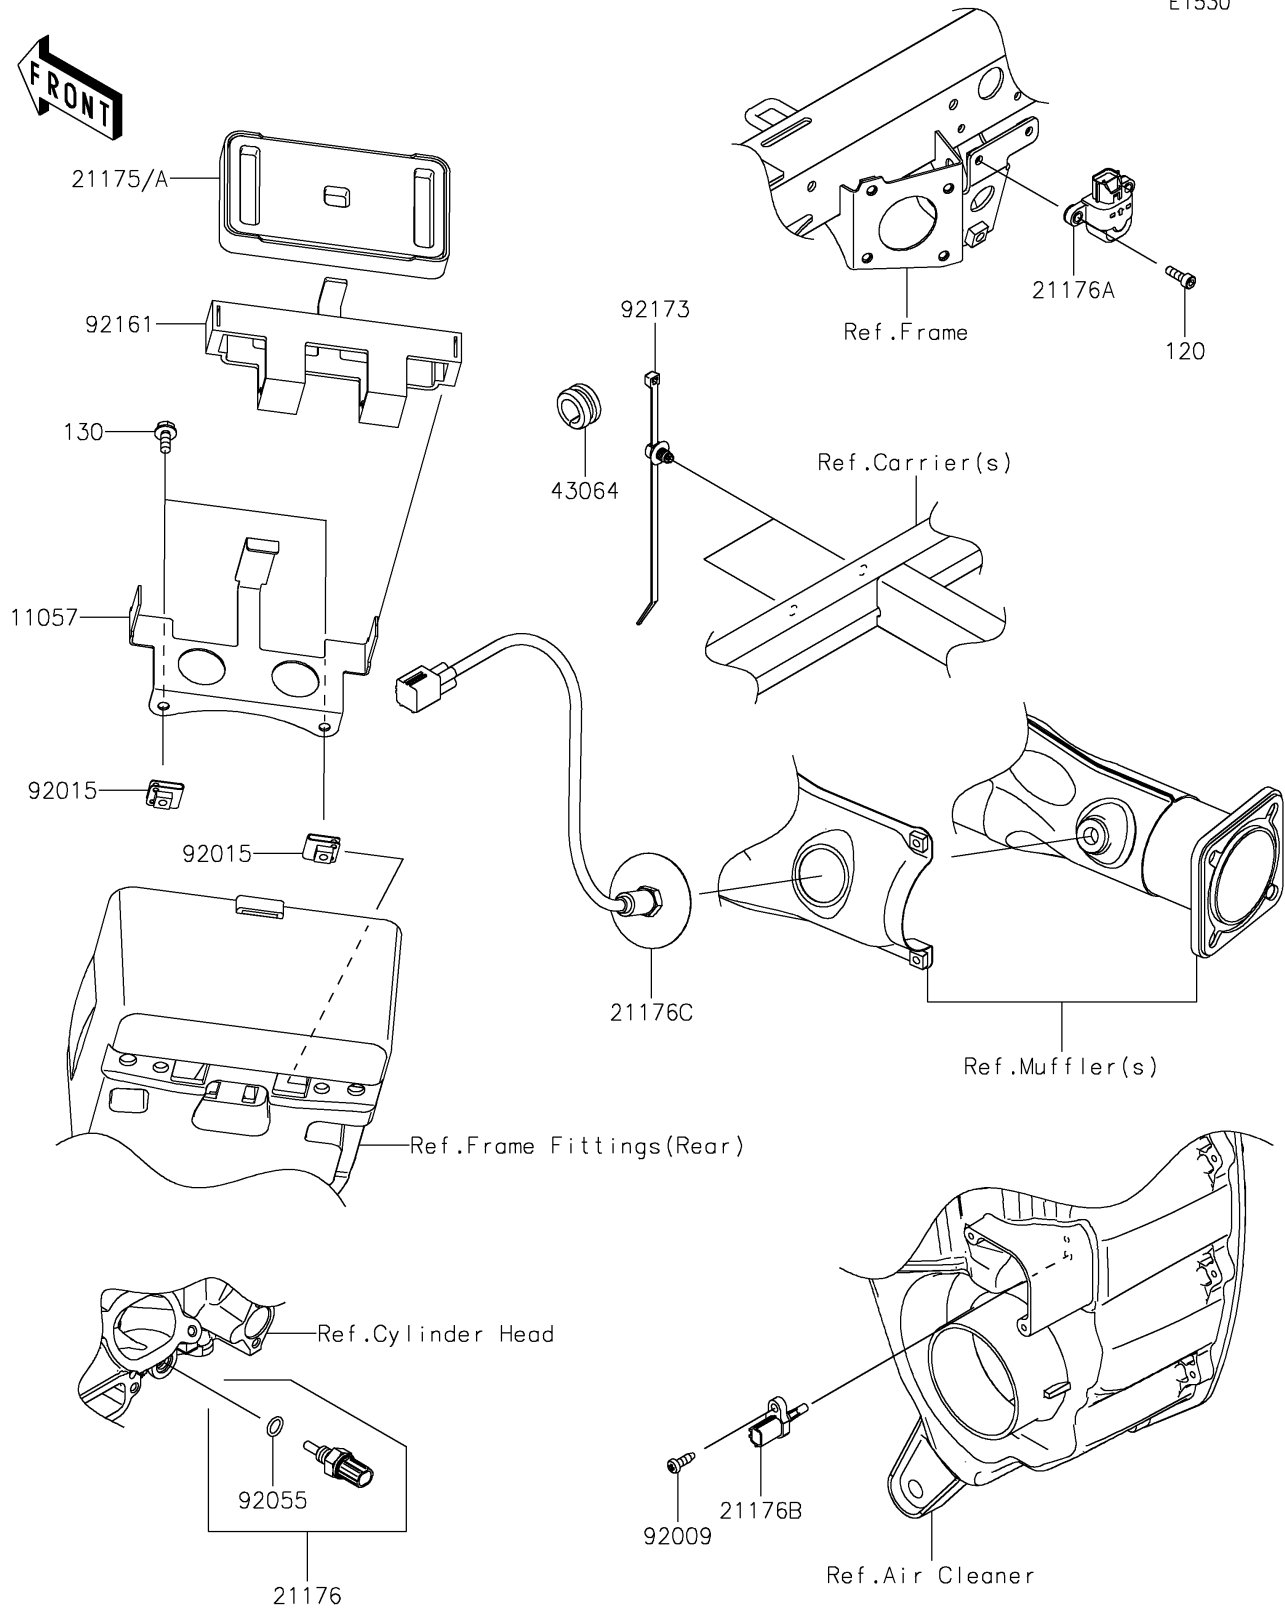

2026 Teryx KRX4 1000

PARTS DIAGRAM

Fuel Injection

E1530