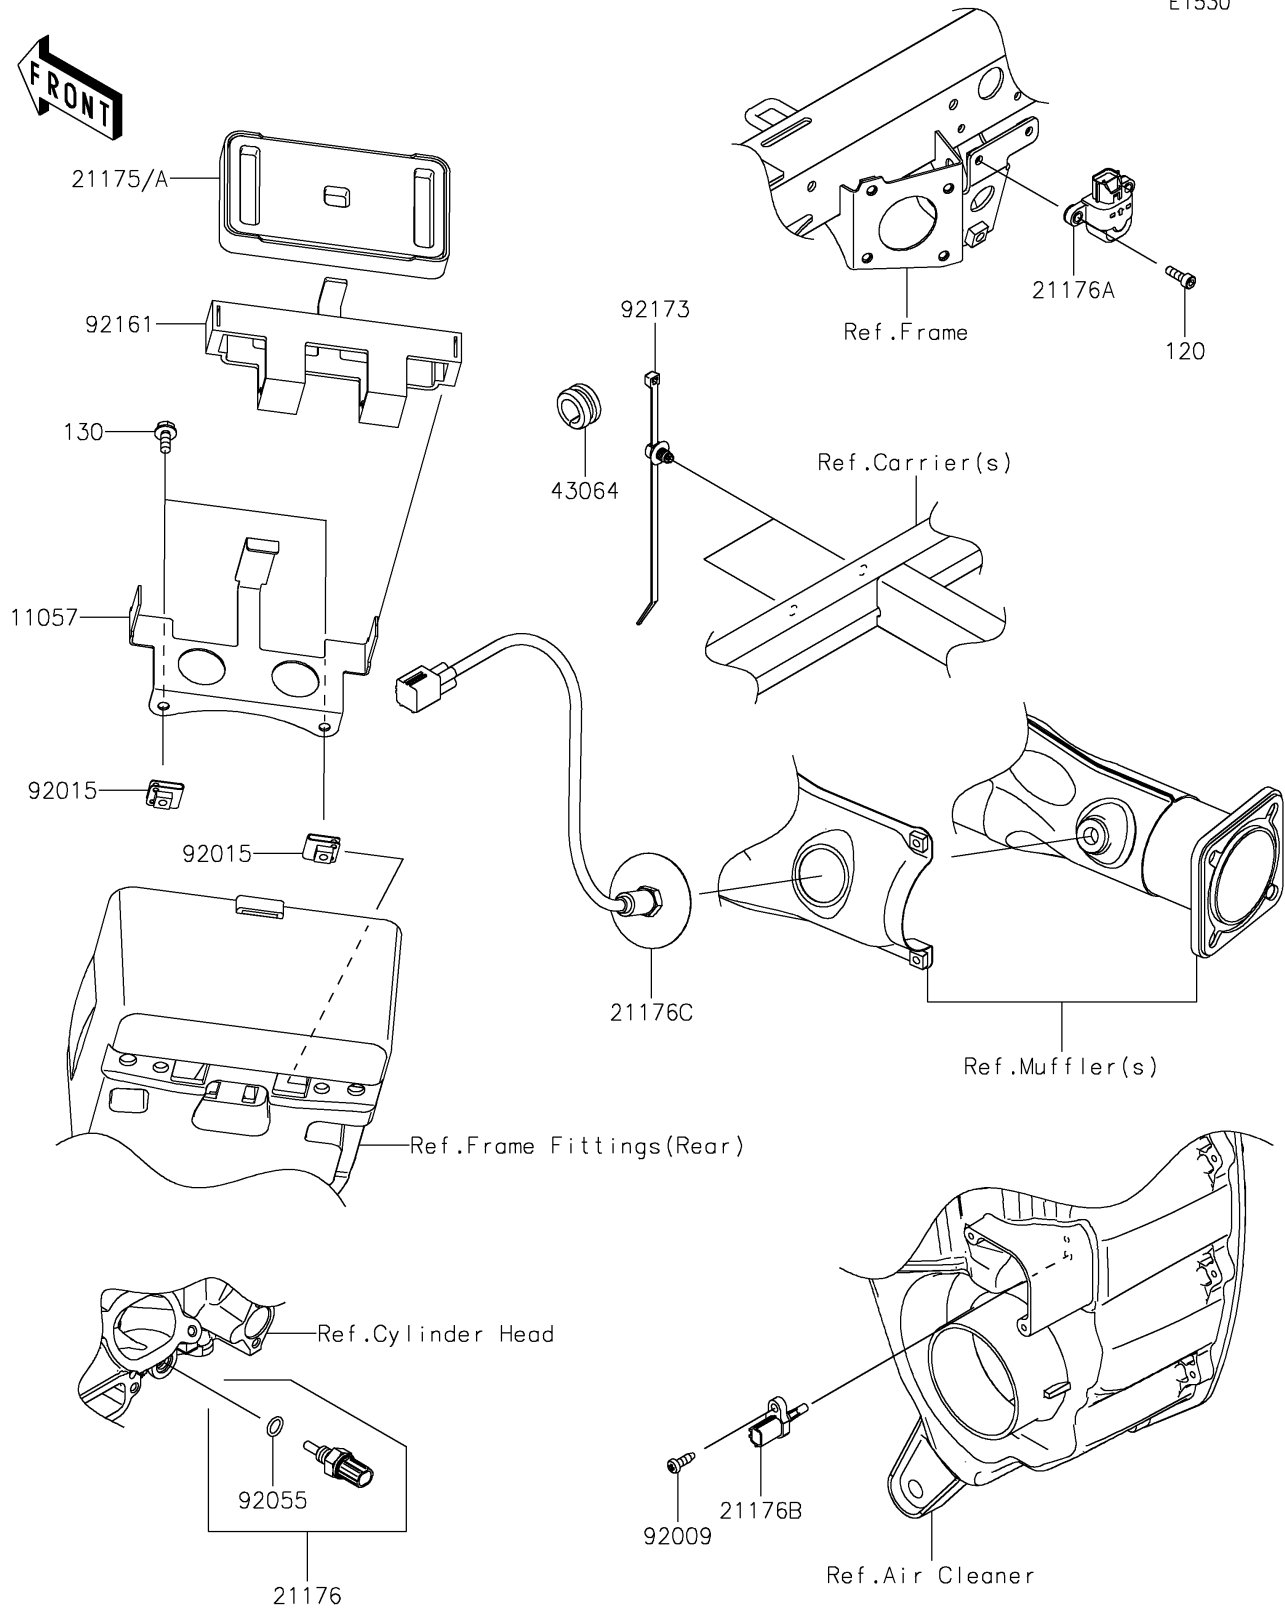

2025 TERYX® KRX4™ 1000

PARTS DIAGRAM

Fuel Injection

E1530

2025 TERYX® KRX4™ 1000

PARTS LIST

Fuel Injection

ITEM NAME	PART NUMBER	QUANTITY
BRACKET,ECU (Ref # 11057)	11057-2230	1
CONTROL UNIT-ELECTRONIC (Ref # 21175)	21175-1957	1
CONTROL UNIT-ELECTRONIC (Ref # 21175A)	21175-1958	1
SENSOR,WATER TEMP (Ref # 21176)	21176-0009	1
SENSOR,VEHICLE-DOWN (Ref # 21176A)	21176-0026	1
SENSOR,AIR TEMPERATURE (Ref # 21176B)	21176-0048	1
SENSOR,OXYGEN (Ref # 21176C)	21176-1147	1
GROMMET,HOSE CLAMP (Ref # 43064)	43064-007	2
SCREW,TAPPING,5X16 (Ref # 92009)	92009-1984	1
NUT,CLAMP,6MM (Ref # 92015)	92015-1678	2
RING-O,9.5X1.9 (Ref # 92055)	92055-0016	1
DAMPER,ECU (Ref # 92161)	92161-2183	1
CLAMP (Ref # 92173)	92173-2188	2
BOLT-SOCKET,5X16 (Ref # 120)	120CA0516	2
BOLT-FLANGED,6X14 (Ref # 130)	130CA0614	2