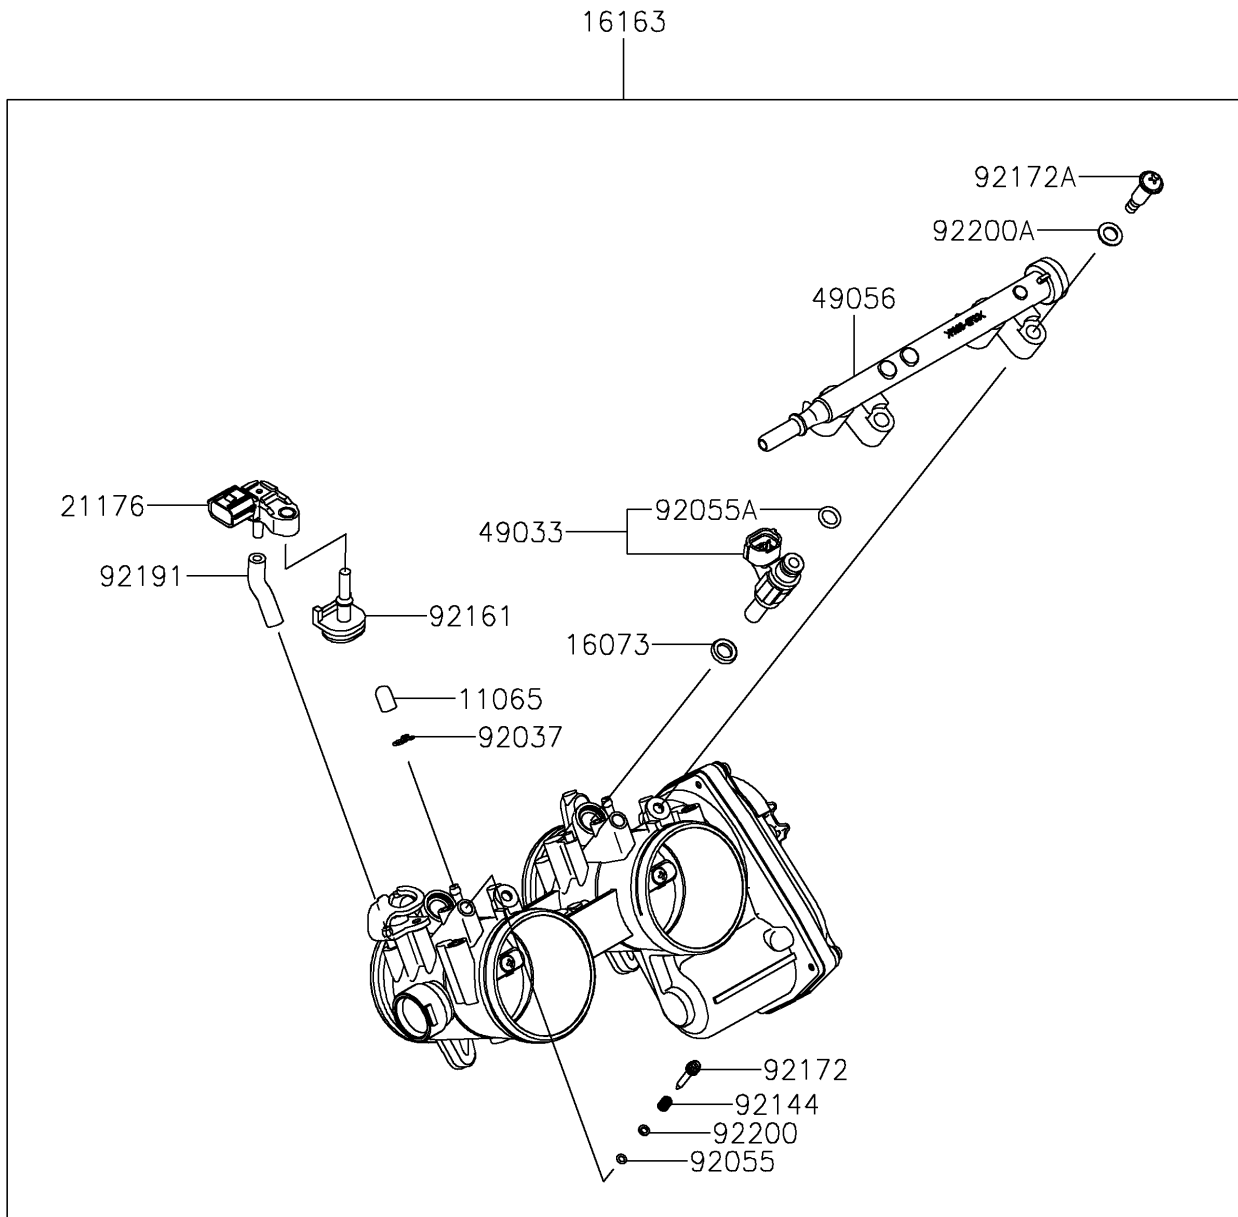

2026 Teryx KRX4 1000

PARTS DIAGRAM

Throttle

E1510

2026 Teryx KRX4 1000

PARTS LIST

Throttle

ITEM NAME	PART NUMBER	QUANTITY
CAP (Ref # 11065)	11065-0072	2
INSULATOR (Ref # 16073)	16073-0848	2
THROTTLE-ASSY (Ref # 16163)	16163-0991	1
SENSOR,PRESSURE (Ref # 21176)	21176-0906	1
NOZZLE-INJECTION (Ref # 49033)	49033-0040	2
PIPE-INJECTION (Ref # 49056)	49056-0564	1
CLAMP,TUBE (Ref # 92037)	92037-1124	2
RING-O (Ref # 92055)	92055-0840	2
RING-O,INJECTION NOZZLE (Ref # 92055A)	92055-0937	2
SPRING (Ref # 92144)	92144-1674	2
DAMPER (Ref # 92161)	92161-0673	1
SCREW (Ref # 92172)	92172-0156	2
SCREW,PIPE INJECTION (Ref # 92172A)	92172-0828	2
TUBE,3.2X7.4X40 (Ref # 92191)	92191-1551	1
WASHER,PILOT AIR SCREW (Ref # 92200)	92200-1564	2
WASHER (Ref # 92200A)	92200-3807	2