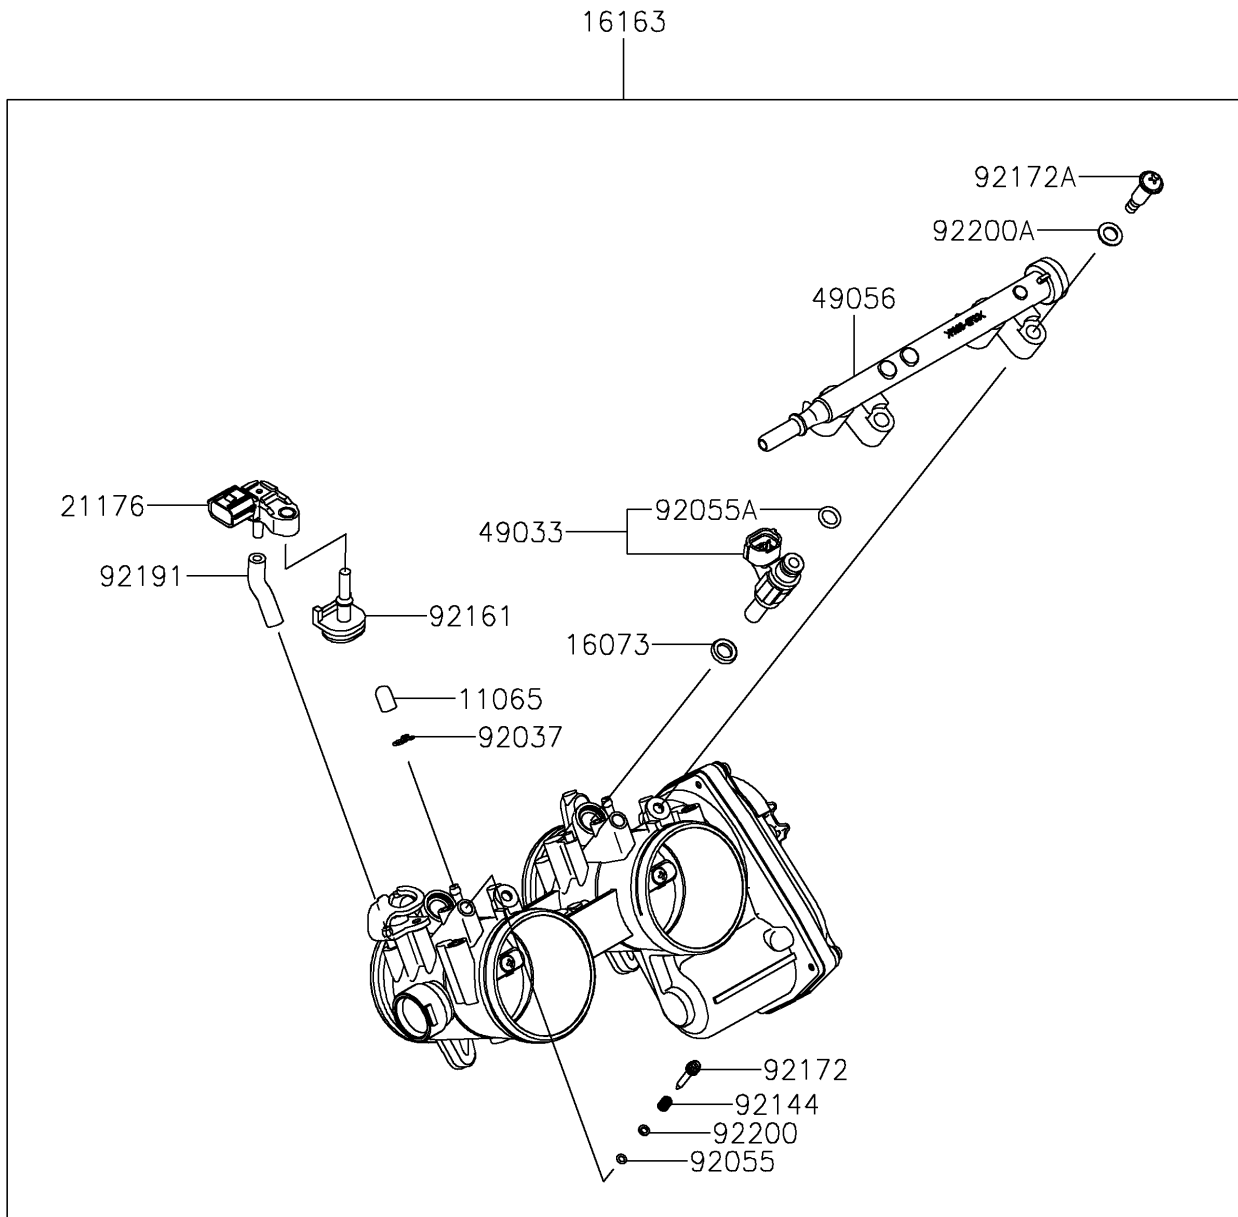

## PARTS DIAGRAM

### Throttle

E1510

## PARTS LIST

### Throttle

ITEM NAME	PART NUMBER	QUANTITY
CAP (Ref # 11065)	11065-0072	2
INSULATOR (Ref # 16073)	16073-0848	2
THROTTLE-ASSY (Ref # 16163)	16163-0991	1
SENSOR,PRESSURE (Ref # 21176)	21176-0906	1
NOZZLE-INJECTION (Ref # 49033)	49033-0040	2
PIPE-INJECTION (Ref # 49056)	49056-0564	1
CLAMP,TUBE (Ref # 92037)	92037-1124	2
RING-O (Ref # 92055)	92055-0840	2
RING-O,INJECTION NOZZLE (Ref # 92055A)	92055-0937	2
SPRING (Ref # 92144)	92144-1674	2
DAMPER (Ref # 92161)	92161-0673	1
SCREW (Ref # 92172)	92172-0156	2
SCREW,PIPE INJECTION (Ref # 92172A)	92172-0828	2
TUBE,3.2X7.4X40 (Ref # 92191)	92191-1551	1
WASHER,PILOT AIR SCREW (Ref # 92200)	92200-1564	2
WASHER (Ref # 92200A)	92200-3807	2