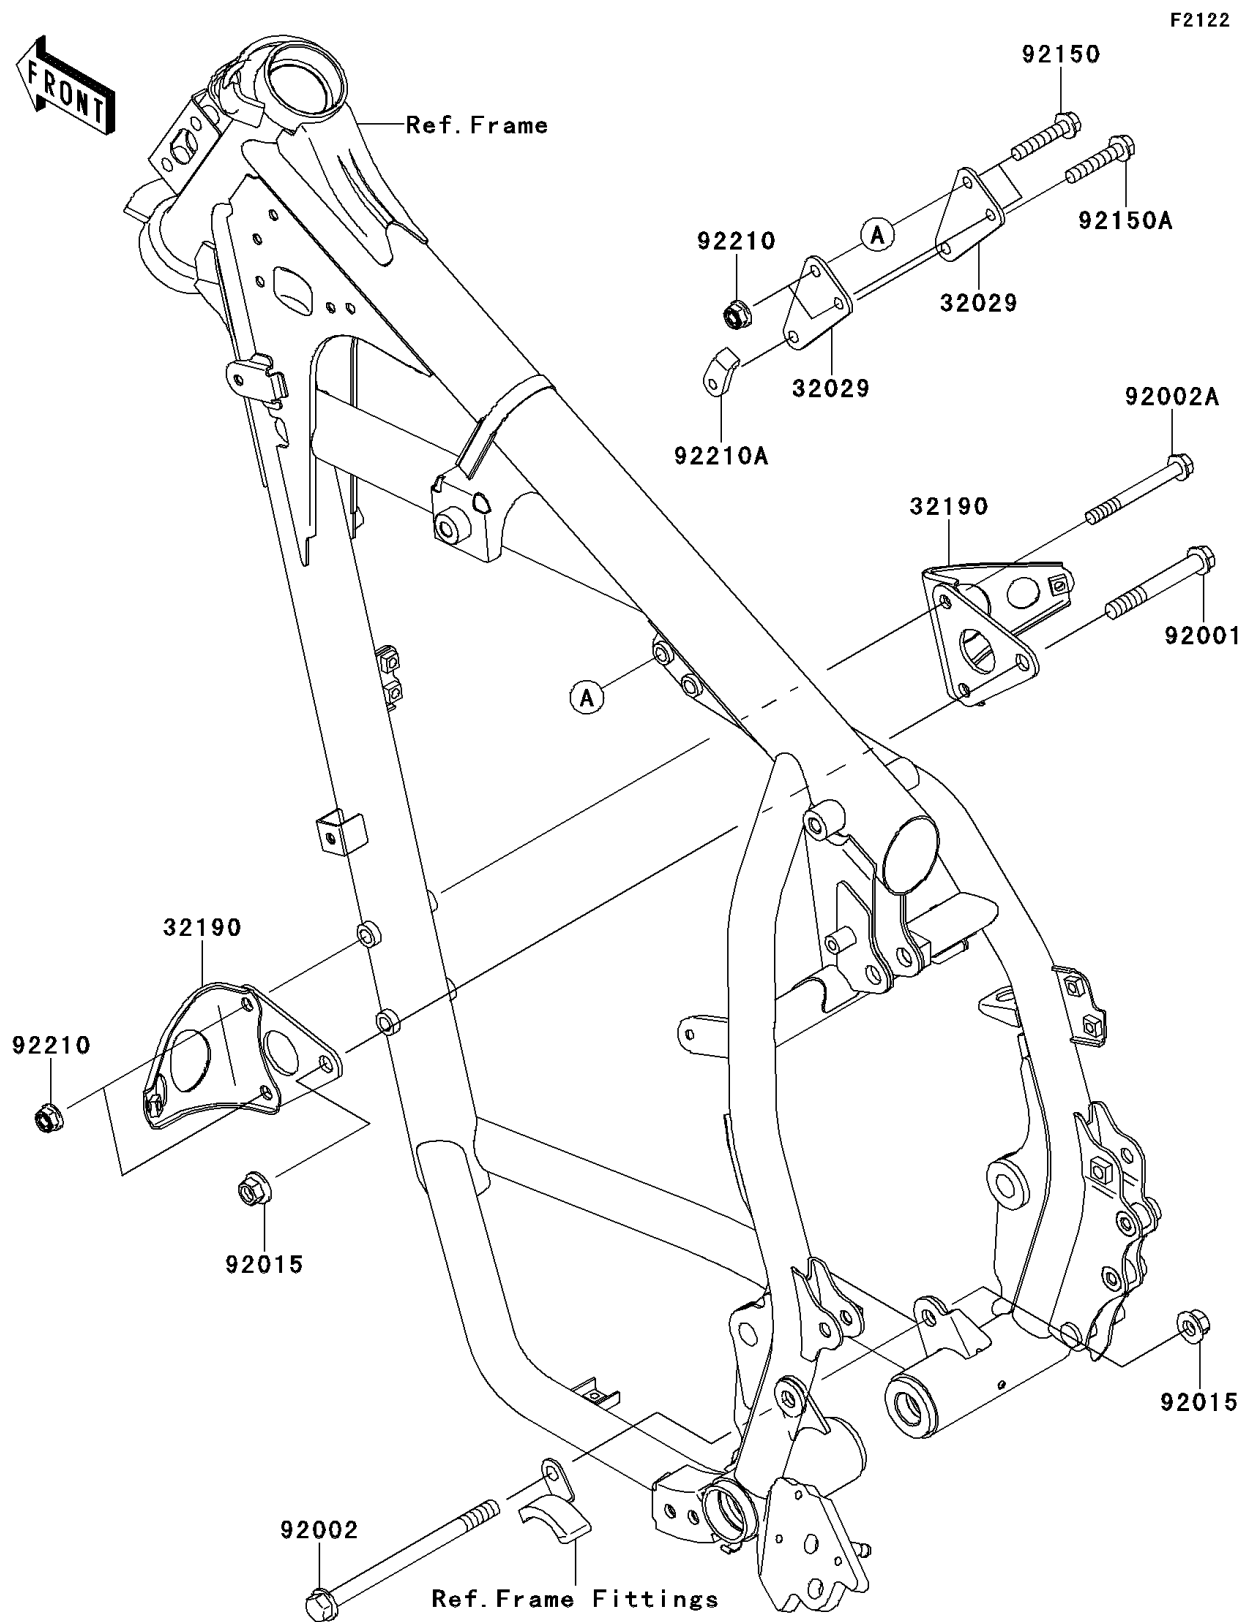

2011 KLR™ 650

PARTS DIAGRAM

Engine Mount

Kawasaki

Let the Good Times Roll®

2011 KLR™ 650

PARTS LIST

Engine Mount

Kawasaki

Let the Good Times Roll®

ITEM NAME

PART NUMBER

QUANTITY
