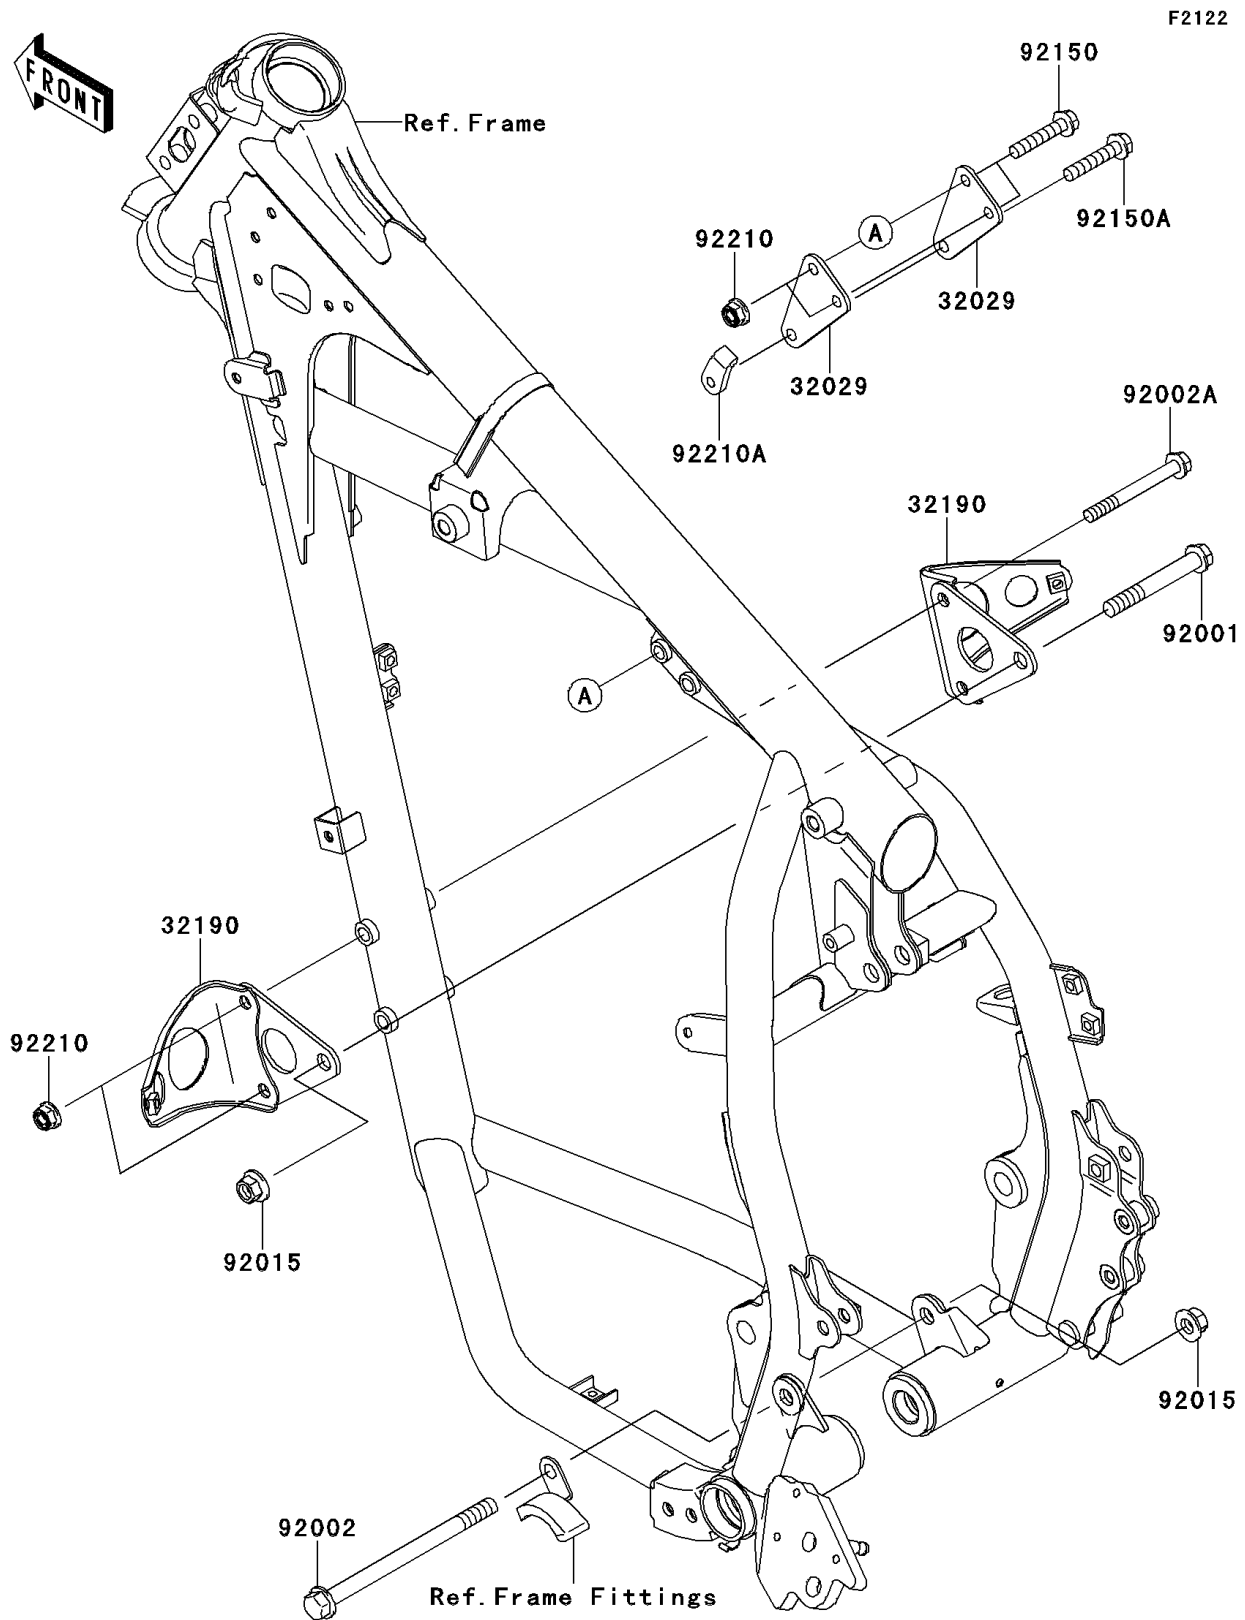

2014 KLR™ 650

PARTS DIAGRAM

Engine Mount

2014 KLR™ 650

PARTS LIST

Engine Mount

Kawasaki

Let the Good Times Roll®

ITEM NAME

PART NUMBER

QUANTITY
