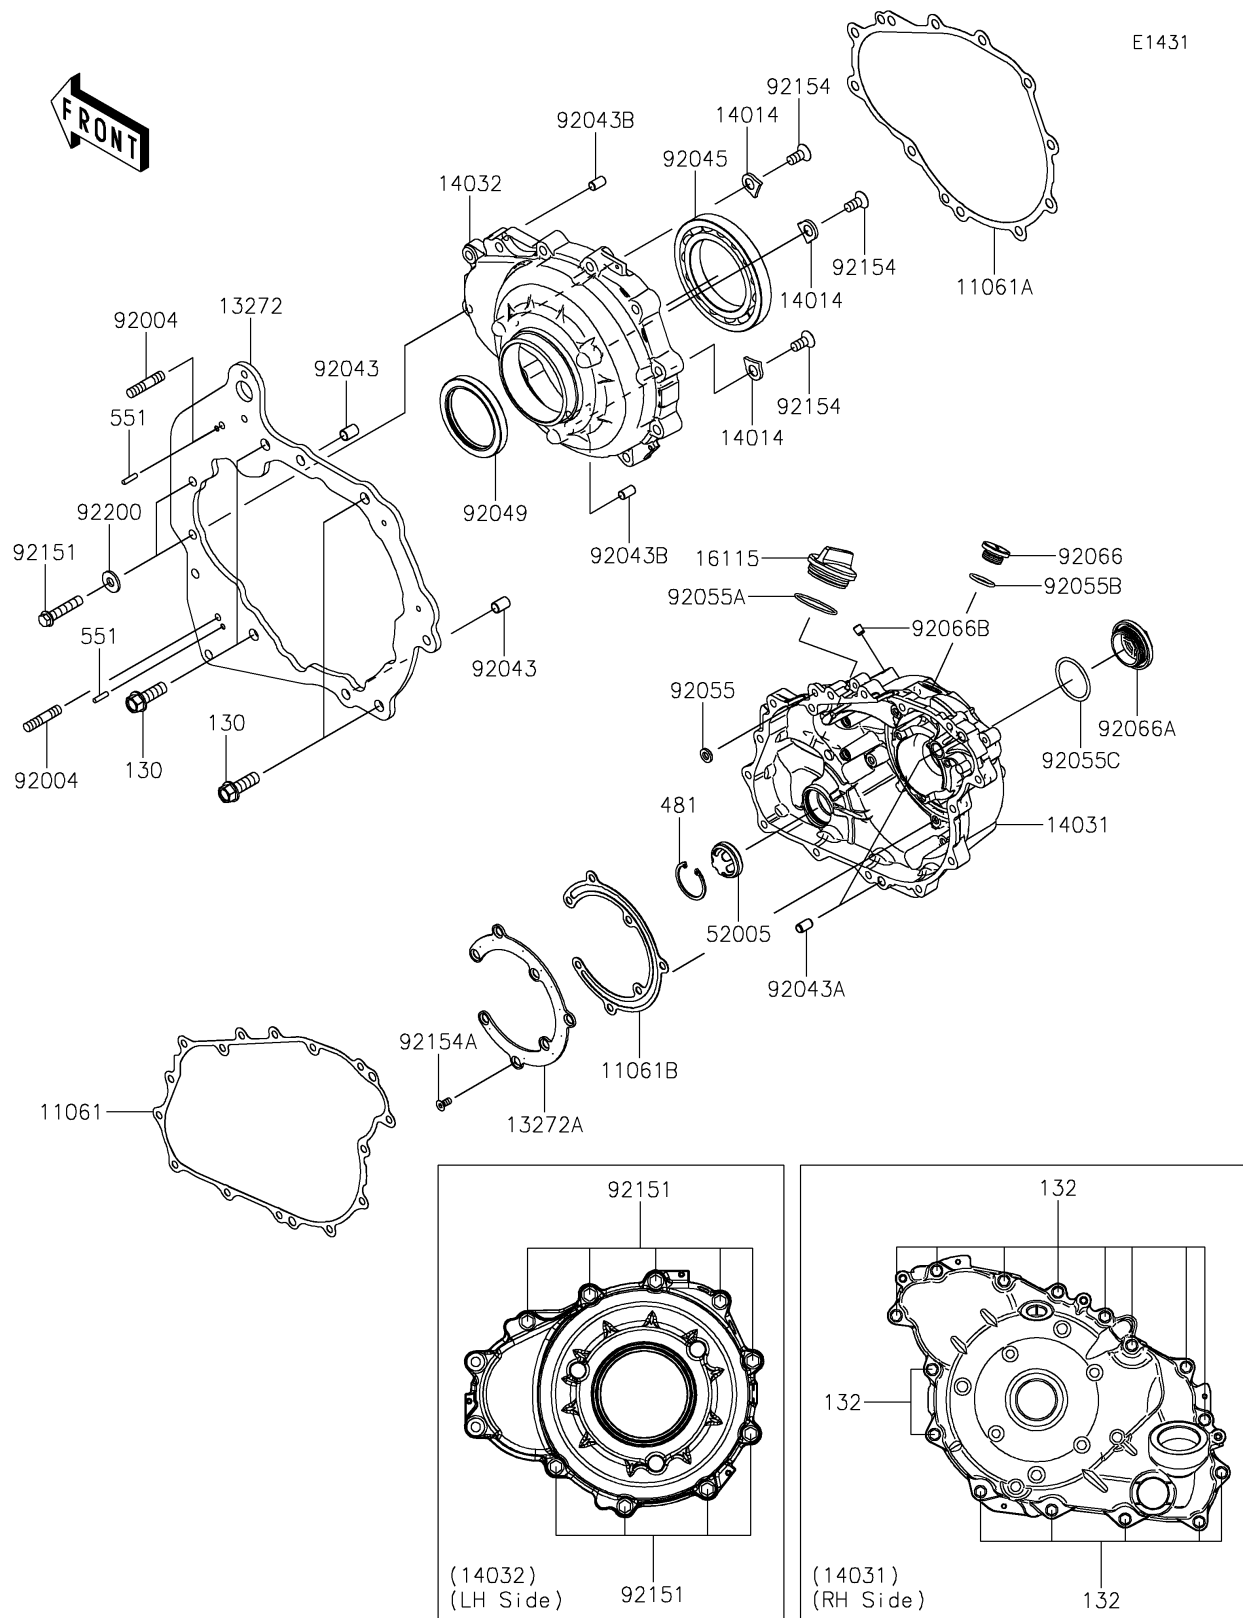

2026 TERYX® KRX4™ 1000

PARTS DIAGRAM

Engine Cover(s)

2026 TERYX® KRX4™ 1000

PARTS LIST

Engine Cover(s)

ITEM NAME	PART NUMBER	QUANTITY
GASKET,GENERATOR COVER (Ref # 11061)	11061-1304	1
GASKET,CLUTCH COVER (Ref # 11061A)	11061-1305	1
GASKET,GENERATOR COVER (Ref # 11061B)	11061-1483	1
PLATE,CLUTCH COVER,BACK (Ref # 13272)	13272-2799	1
PLATE,GENERATOR (Ref # 13272A)	13272-4093	1
PLATE-POSITION (Ref # 14014)	14014-0556	3
COVER-GENERATOR (Ref # 14031)	14031-0665	1
COVER-CLUTCH (Ref # 14032)	14032-0646	1
CAP-OIL FILLER (Ref # 16115)	16115-1064	1
GAUGE,OIL (Ref # 52005)	52005-0766	1
STUD,8X30 (Ref # 92004)	92004-0790	2
PIN,DOWEL,10X14 (Ref # 92043)	92043-1037	2
PIN,6.2X8X14 (Ref # 92043A)	92043-1263	2
PIN,8X14 (Ref # 92043B)	92043-1567	2
BEARING-BALL,16014CS45 (Ref # 92045)	92045-0709	1
SEAL-OIL,HTC 59X77X9 (Ref # 92049)	92049-0820	1
RING-O,OD=13 (Ref # 92055)	92055-074	1
RING-O,37.2X1.9 (Ref # 92055A)	92055-0959	1
RING-O,20X2 (Ref # 92055B)	92055-1146	1
RING-O,35.8MM (Ref # 92055C)	92055-1281	1
PLUG,COVER (Ref # 92066)	92066-0011	1
PLUG,36X7.5 (Ref # 92066A)	92066-0744	1
PLUG,OIL LINE,7.2X8 (Ref # 92066B)	92066-1012	1
BOLT,8X40 (Ref # 92151)	92151-1621	11
BOLT,FLAT,8X13.6 (Ref # 92154)	92154-0978	3
BOLT,5X12 (Ref # 92154A)	92154-4490	7
WASHER,8.5X18X2.3 (Ref # 92200)	92200-1213	2
BOLT-FLANGED,10X30 (Ref # 130)	130BA1030	4
BOLT-FLANGED-SMALL,6X30 (Ref # 132)	132BA0630	15

2026 TERYX® KRX4™ 1000

PARTS LIST

Engine Cover(s)

ITEM NAME	PART NUMBER	QUANTITY
CIRCLIP (Ref # 481)	481J3400	1
PIN-DOWEL,4X16 (Ref # 551)	551A0416	2