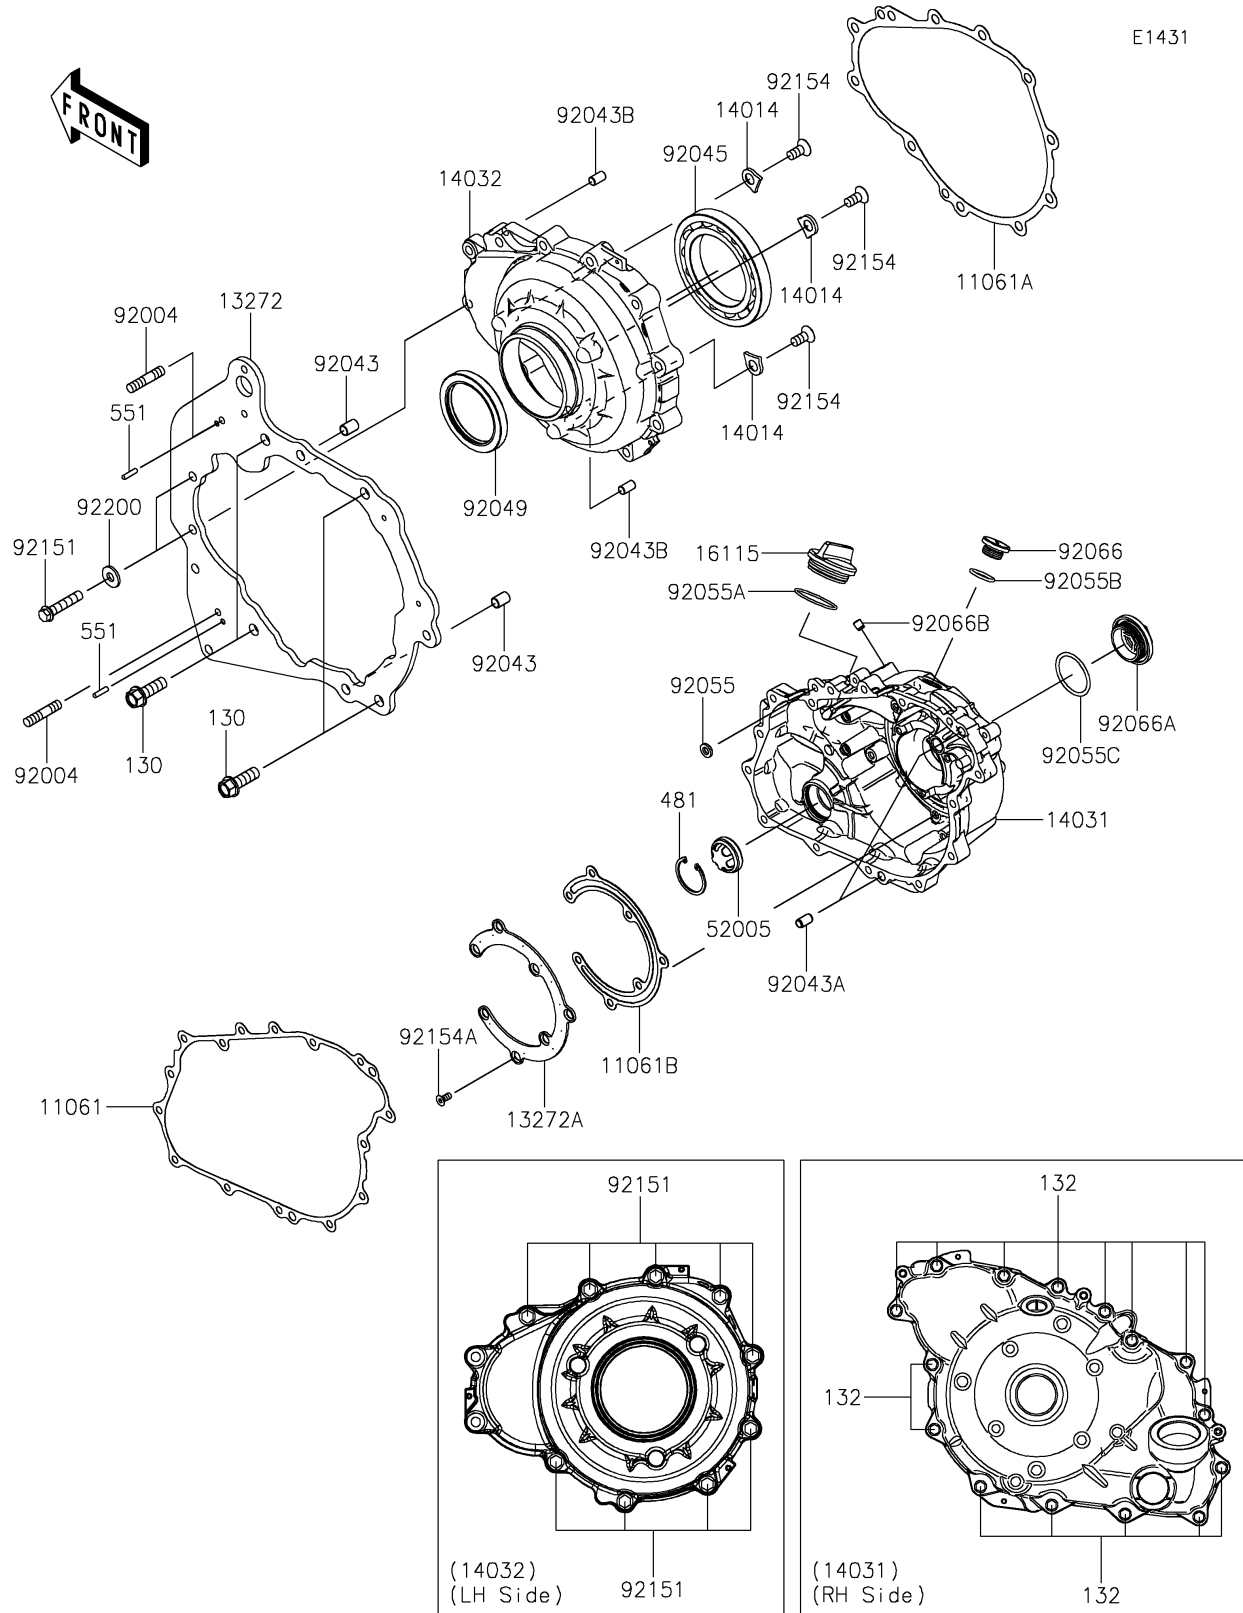

2025 Teryx KRX4 1000

PARTS DIAGRAM

Engine Cover(s)

2025 Teryx KRX4 1000

PARTS LIST

Engine Cover(s)

ITEM NAME	PART NUMBER	QUANTITY
GASKET,GENERATOR COVER (Ref # 11061)	11061-1304	1
GASKET,CLUTCH COVER (Ref # 11061A)	11061-1305	1
GASKET,GENERATOR COVER (Ref # 11061B)	11061-1483	1
PLATE,CLUTCH COVER,BACK (Ref # 13272)	13272-2799	1
PLATE,GENERATOR (Ref # 13272A)	13272-4093	1
PLATE-POSITION (Ref # 14014)	14014-0556	3
COVER-GENERATOR (Ref # 14031)	14031-0665	1
COVER-CLUTCH (Ref # 14032)	14032-0646	1
CAP-OIL FILLER (Ref # 16115)	16115-1064	1
GAUGE,OIL (Ref # 52005)	52005-0766	1
STUD,8X30 (Ref # 92004)	92004-0790	2
PIN,DOWEL,10X14 (Ref # 92043)	92043-1037	2
PIN,6.2X8X14 (Ref # 92043A)	92043-1263	2
PIN,8X14 (Ref # 92043B)	92043-1567	2
BEARING-BALL,16014CS45 (Ref # 92045)	92045-0709	1
SEAL-OIL,HTC 59X77X9 (Ref # 92049)	92049-0820	1
RING-O,OD=13 (Ref # 92055)	92055-074	1
RING-O,37.2X1.9 (Ref # 92055A)	92055-0959	1
RING-O,20X2 (Ref # 92055B)	92055-1146	1
RING-O,35.8MM (Ref # 92055C)	92055-1281	1
PLUG,COVER (Ref # 92066)	92066-0011	1
PLUG,36X7.5 (Ref # 92066A)	92066-0744	1
PLUG,OIL LINE,7.2X8 (Ref # 92066B)	92066-1012	1
BOLT,8X40 (Ref # 92151)	92151-1621	11
BOLT,FLAT,8X13.6 (Ref # 92154)	92154-0978	3
BOLT,5X12 (Ref # 92154A)	92154-4490	7
WASHER,8.5X18X2.3 (Ref # 92200)	92200-1213	2
BOLT-FLANGED,10X30 (Ref # 130)	130BA1030	4
BOLT-FLANGED-SMALL,6X30 (Ref # 132)	132BA0630	15

2025 Teryx KRX4 1000

PARTS LIST

Engine Cover(s)

ITEM NAME	PART NUMBER	QUANTITY
CIRCLIP (Ref # 481)	481J3400	1
PIN-DOWEL,4X16 (Ref # 551)	551A0416	2