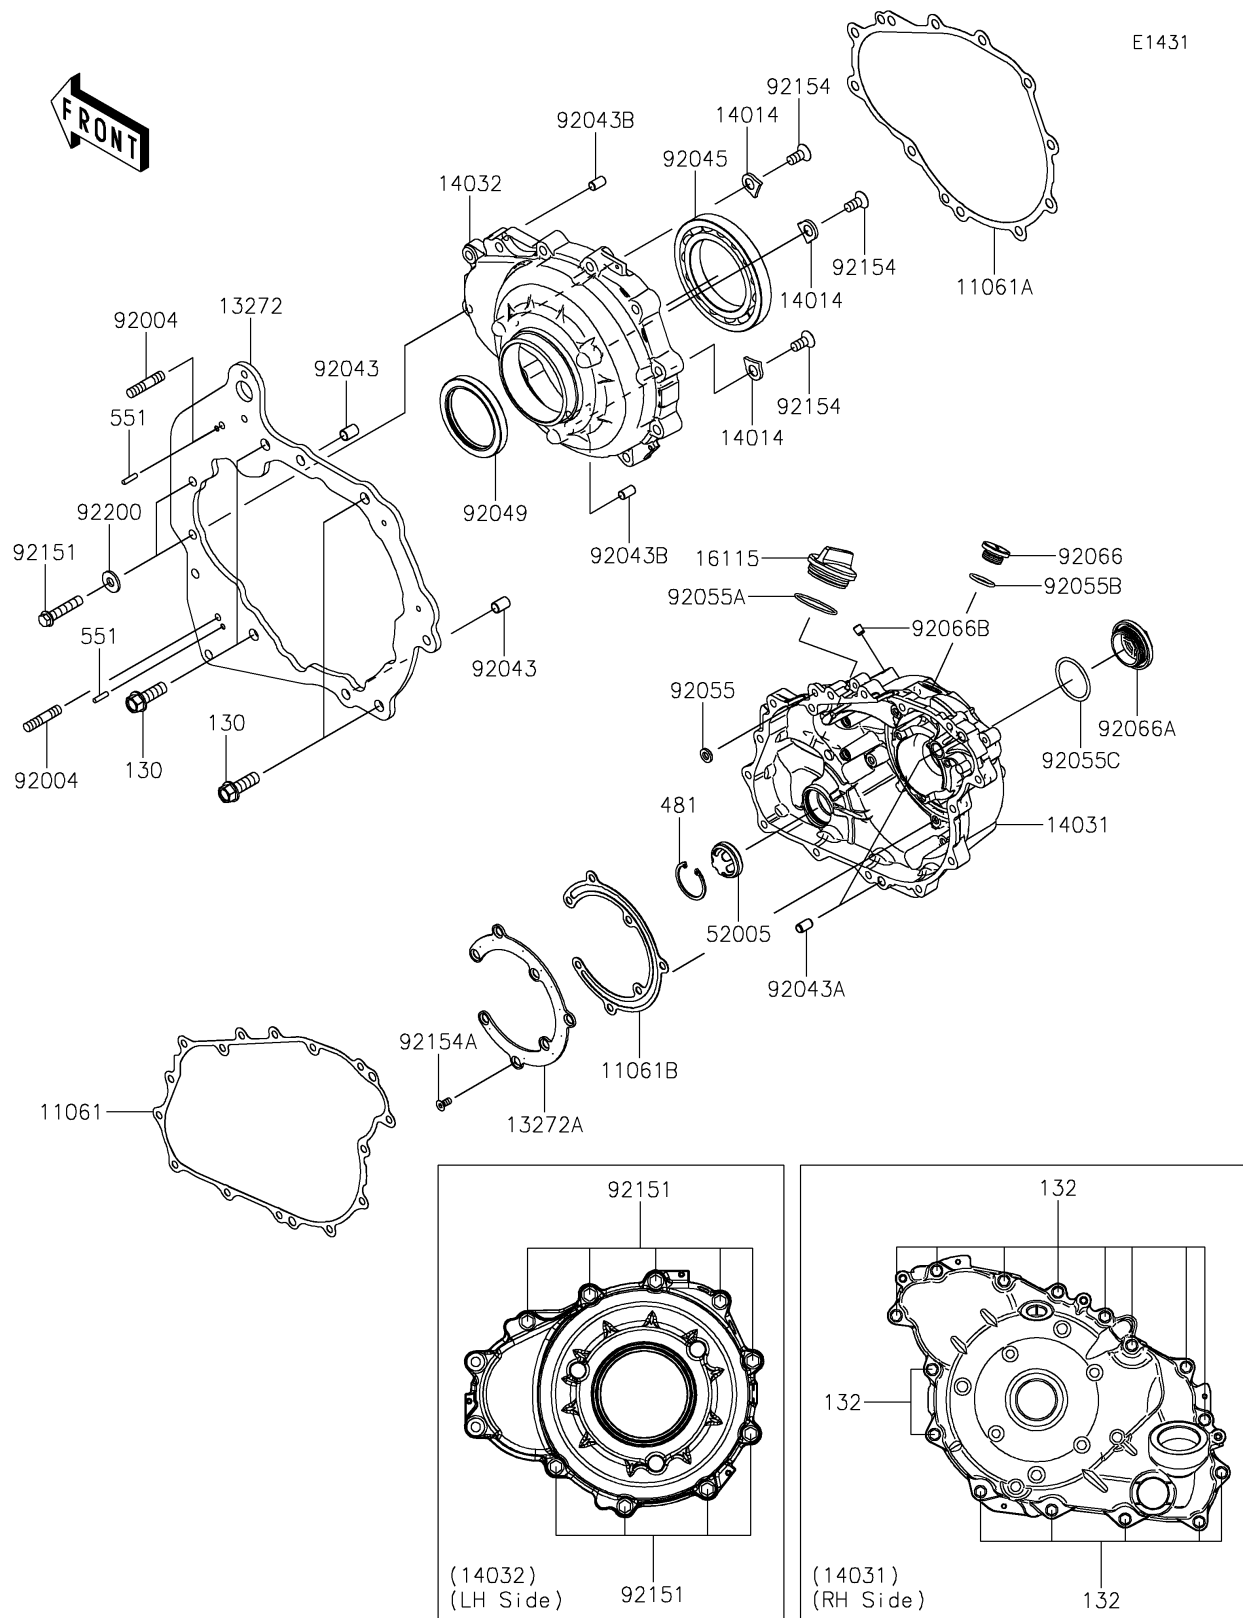

2025 TERYX® KRX4™ 1000

PARTS DIAGRAM

Engine Cover(s)

2025 TERYX® KRX4™ 1000

PARTS LIST

Engine Cover(s)

ITEM NAME	PART NUMBER	QUANTITY
GASKET,GENERATOR COVER (Ref # 11061)	11061-1304	1
GASKET,CLUTCH COVER (Ref # 11061A)	11061-1305	1
GASKET,GENERATOR COVER (Ref # 11061B)	11061-1483	1
PLATE,CLUTCH COVER,BACK (Ref # 13272)	13272-2799	1
PLATE,GENERATOR (Ref # 13272A)	13272-4093	1
PLATE-POSITION (Ref # 14014)	14014-0556	3
COVER-GENERATOR (Ref # 14031)	14031-0665	1
COVER-CLUTCH (Ref # 14032)	14032-0646	1
CAP-OIL FILLER (Ref # 16115)	16115-1064	1
GAUGE,OIL (Ref # 52005)	52005-0766	1
STUD,8X30 (Ref # 92004)	92004-0790	2
PIN,DOWEL,10X14 (Ref # 92043)	92043-1037	2
PIN,6.2X8X14 (Ref # 92043A)	92043-1263	2
PIN,8X14 (Ref # 92043B)	92043-1567	2
BEARING-BALL,16014CS45 (Ref # 92045)	92045-0709	1
SEAL-OIL,HTC 59X77X9 (Ref # 92049)	92049-0820	1
RING-O,OD=13 (Ref # 92055)	92055-074	1
RING-O,37.2X1.9 (Ref # 92055A)	92055-0959	1
RING-O,20X2 (Ref # 92055B)	92055-1146	1
RING-O,35.8MM (Ref # 92055C)	92055-1281	1
PLUG,COVER (Ref # 92066)	92066-0011	1
PLUG,36X7.5 (Ref # 92066A)	92066-0744	1
PLUG,OIL LINE,7.2X8 (Ref # 92066B)	92066-1012	1
BOLT,8X40 (Ref # 92151)	92151-1621	11
BOLT,FLAT,8X13.6 (Ref # 92154)	92154-0978	3
BOLT,5X12 (Ref # 92154A)	92154-4490	7
WASHER,8.5X18X2.3 (Ref # 92200)	92200-1213	2
BOLT-FLANGED,10X30 (Ref # 130)	130BA1030	4
BOLT-FLANGED-SMALL,6X30 (Ref # 132)	132BA0630	15

2025 TERYX® KRX4™ 1000

PARTS LIST

Engine Cover(s)

ITEM NAME	PART NUMBER	QUANTITY
CIRCLIP (Ref # 481)	481J3400	1
PIN-DOWEL,4X16 (Ref # 551)	551A0416	2