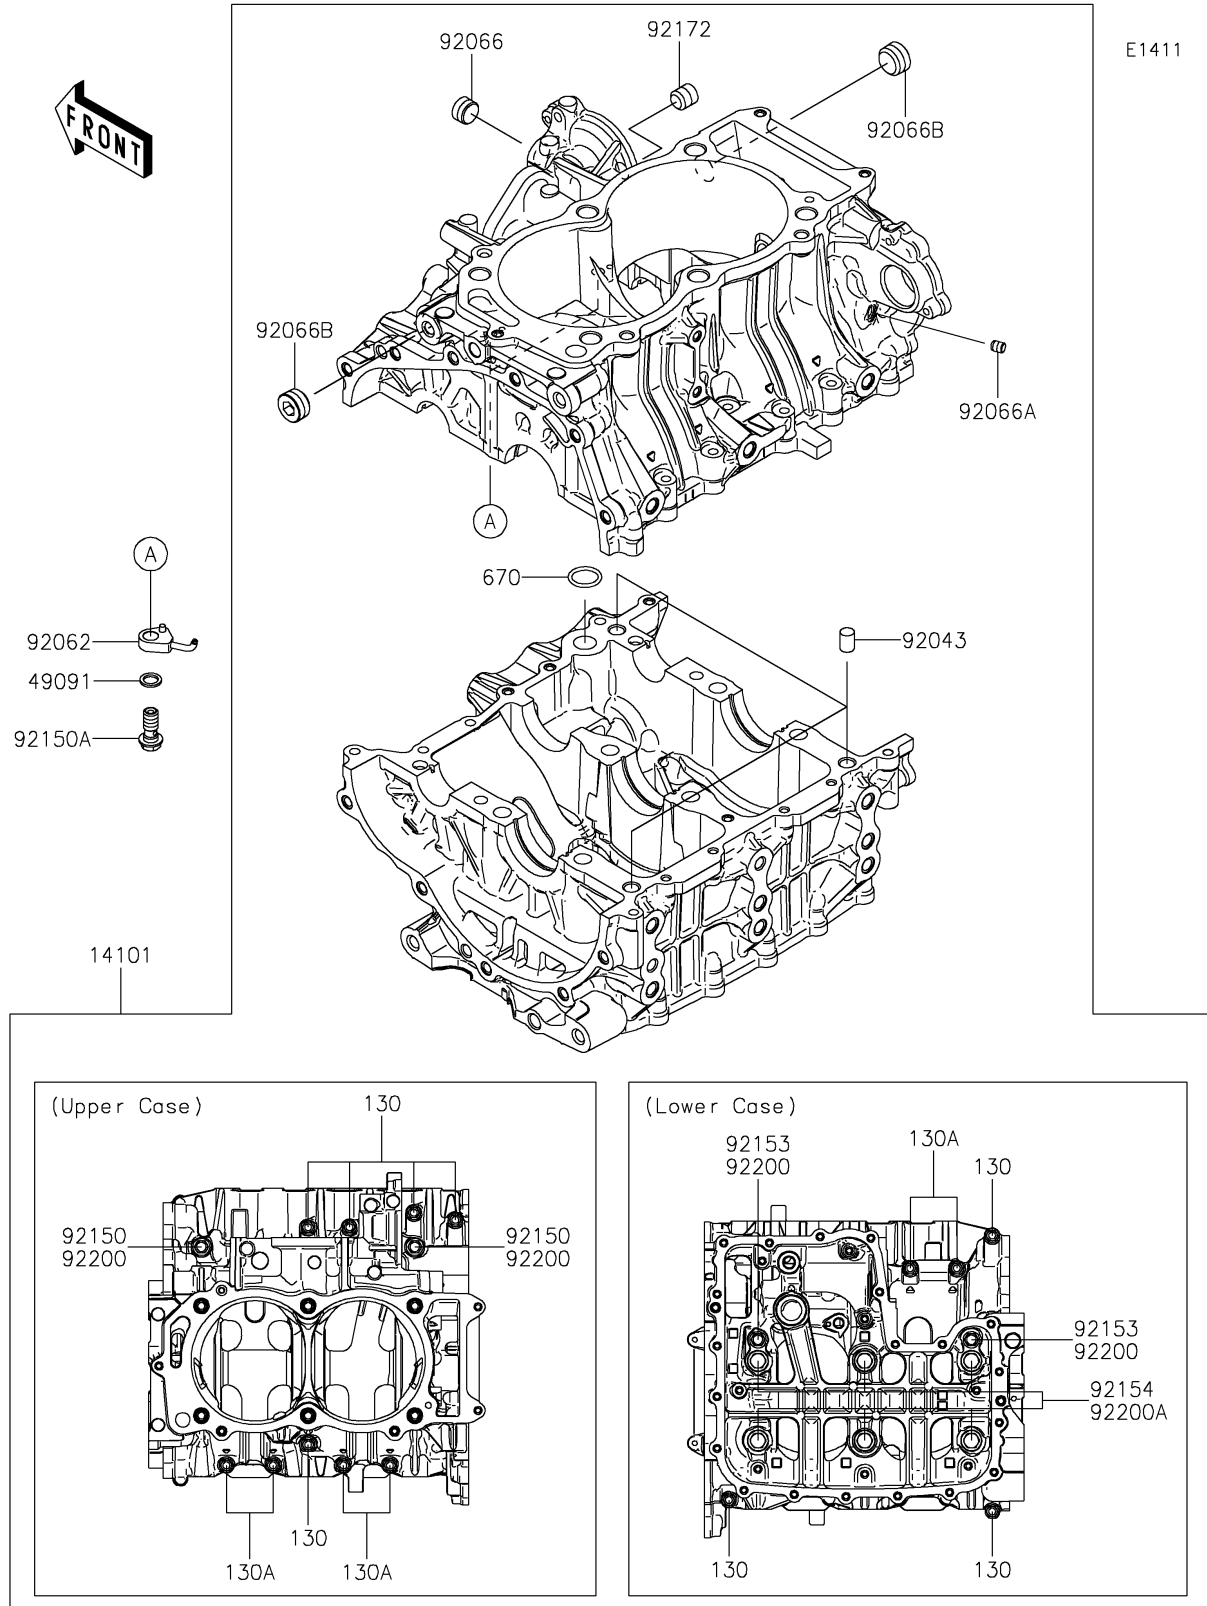

2025 Teryx KRX4 1000

PARTS DIAGRAM

Crankcase