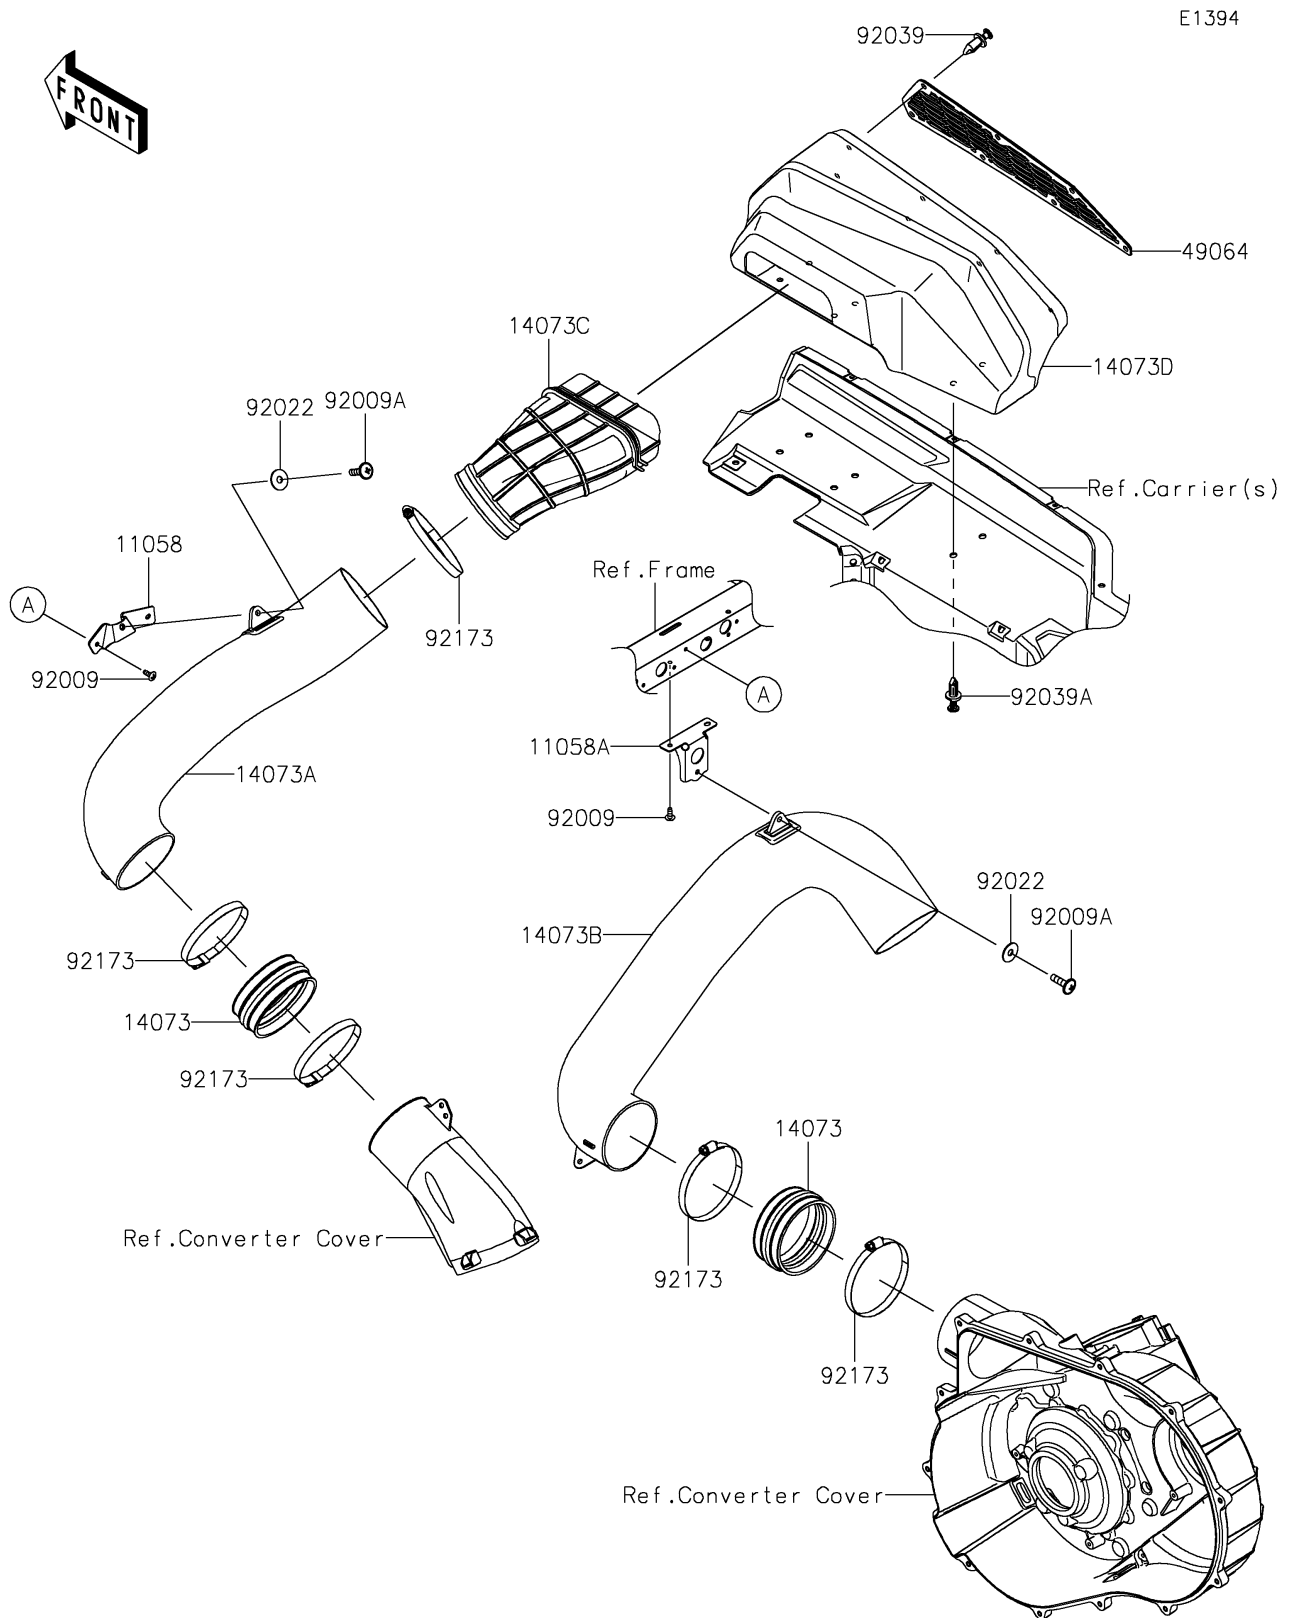

2026 Teryx KRX4 1000

PARTS DIAGRAM

Air Cleaner-Belt Converter

2026 Teryx KRX4 1000

PARTS LIST

Air Cleaner-Belt Converter

ITEM NAME	PART NUMBER	QUANTITY
BRACKET (Ref # 11058)	11058-1656	1
BRACKET (Ref # 11058A)	11058-1657	1
DUCT (Ref # 14073)	14073-0909	2
DUCT,INTAKE (Ref # 14073A)	14073-0910	1
DUCT,EXHAUST (Ref # 14073B)	14073-0911	1
DUCT (Ref # 14073C)	14073-0919	1
DUCT (Ref # 14073D)	14073-0955	1
FILTER-AIR (Ref # 49064)	49064-0013	1
SCREW,TAPPING,6X16 (Ref # 92009)	92009-1166	4
SCREW,6X22 (Ref # 92009A)	92009-1441	2
WASHER,PLAIN,6.5X20X1 (Ref # 92022)	92022-165	2
RIVET,TWO-PIECE CLIP (Ref # 92039)	92039-0818	7
RIVET (Ref # 92039A)	92039-0865	6
CLAMP,130MM (Ref # 92173)	92173-1938	5