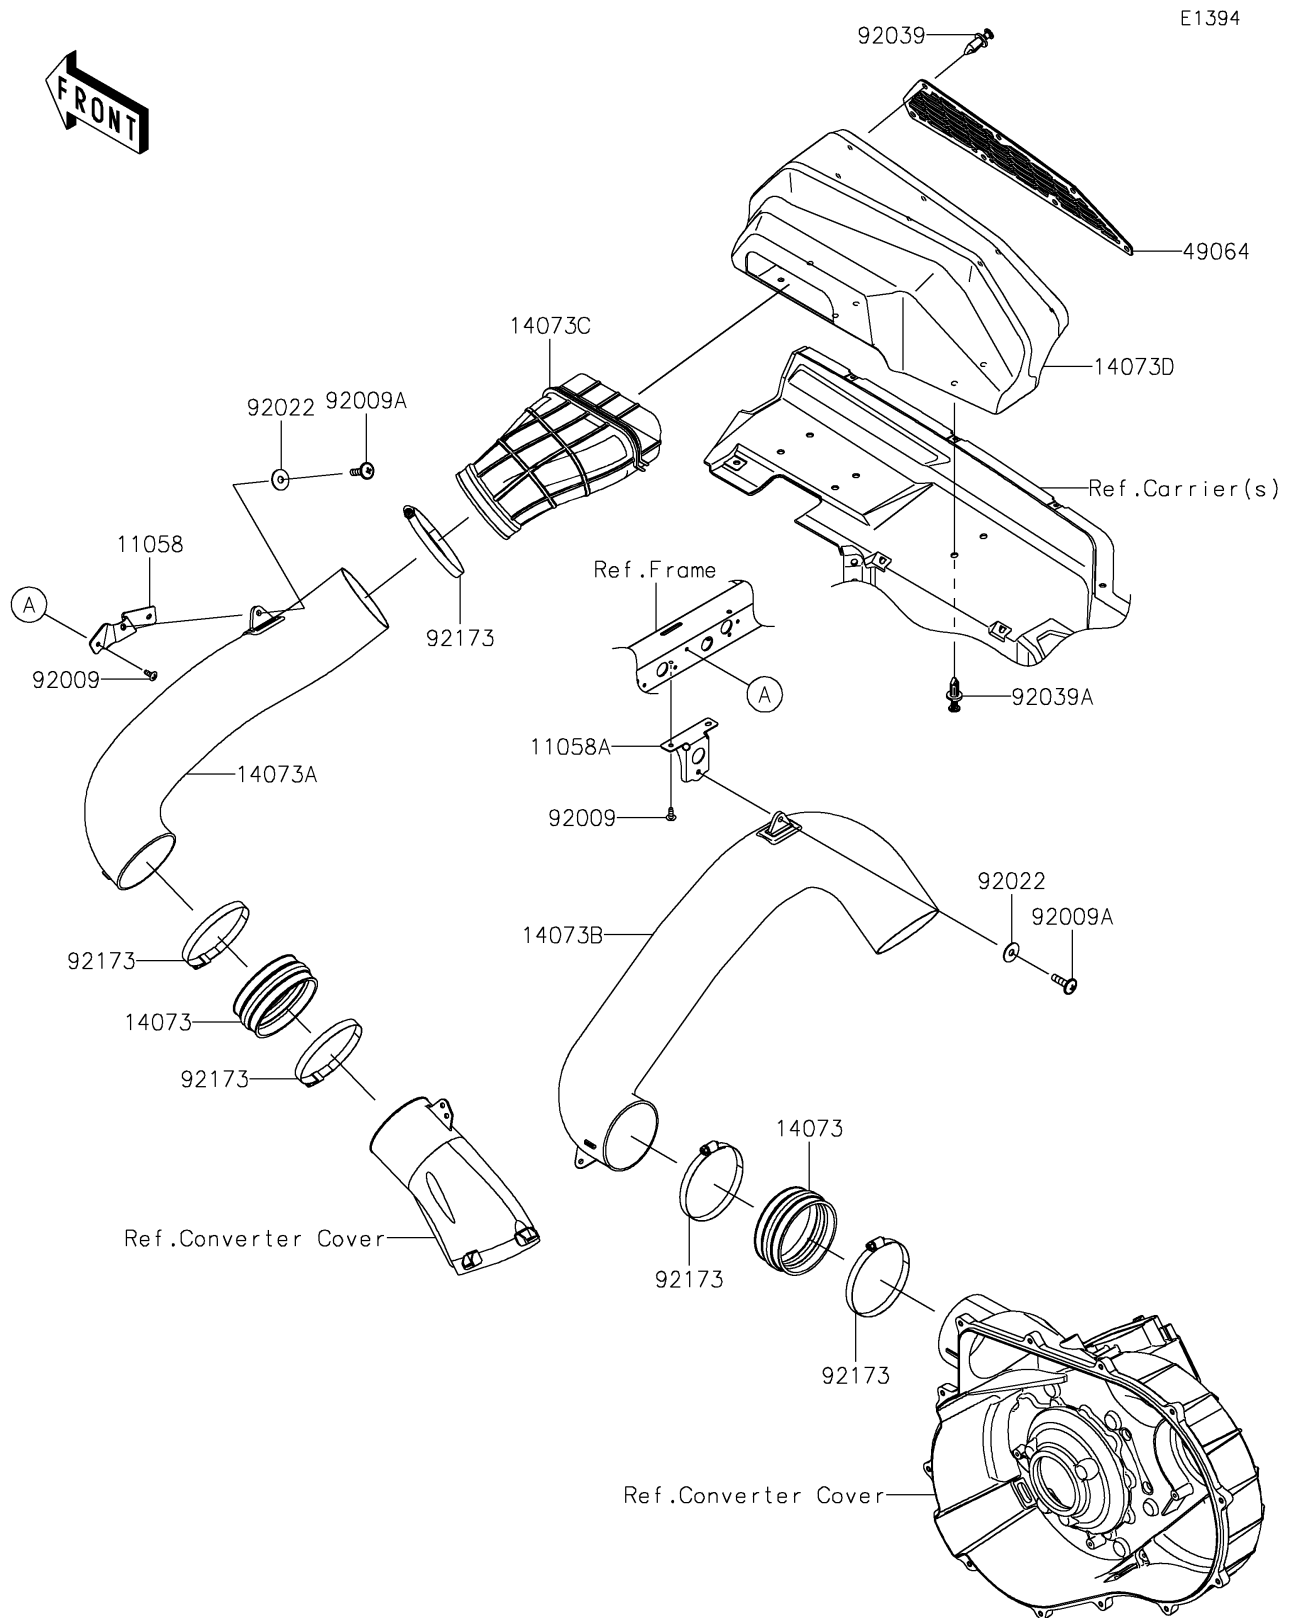

2026 TERYX® KRX4™ 1000

PARTS DIAGRAM

Air Cleaner-Belt Converter

2026 TERYX® KRX4™ 1000

PARTS LIST

Air Cleaner-Belt Converter

ITEM NAME	PART NUMBER	QUANTITY
BRACKET (Ref # 11058)	11058-1656	1
BRACKET (Ref # 11058A)	11058-1657	1
DUCT (Ref # 14073)	14073-0909	2
DUCT,INTAKE (Ref # 14073A)	14073-0910	1
DUCT,EXHAUST (Ref # 14073B)	14073-0911	1
DUCT (Ref # 14073C)	14073-0919	1
DUCT (Ref # 14073D)	14073-0955	1
FILTER-AIR (Ref # 49064)	49064-0013	1
SCREW,TAPPING,6X16 (Ref # 92009)	92009-1166	4
SCREW,6X22 (Ref # 92009A)	92009-1441	2
WASHER,PLAIN,6.5X20X1 (Ref # 92022)	92022-165	2
RIVET,TWO-PIECE CLIP (Ref # 92039)	92039-0818	7
RIVET (Ref # 92039A)	92039-0865	6
CLAMP,130MM (Ref # 92173)	92173-1938	5