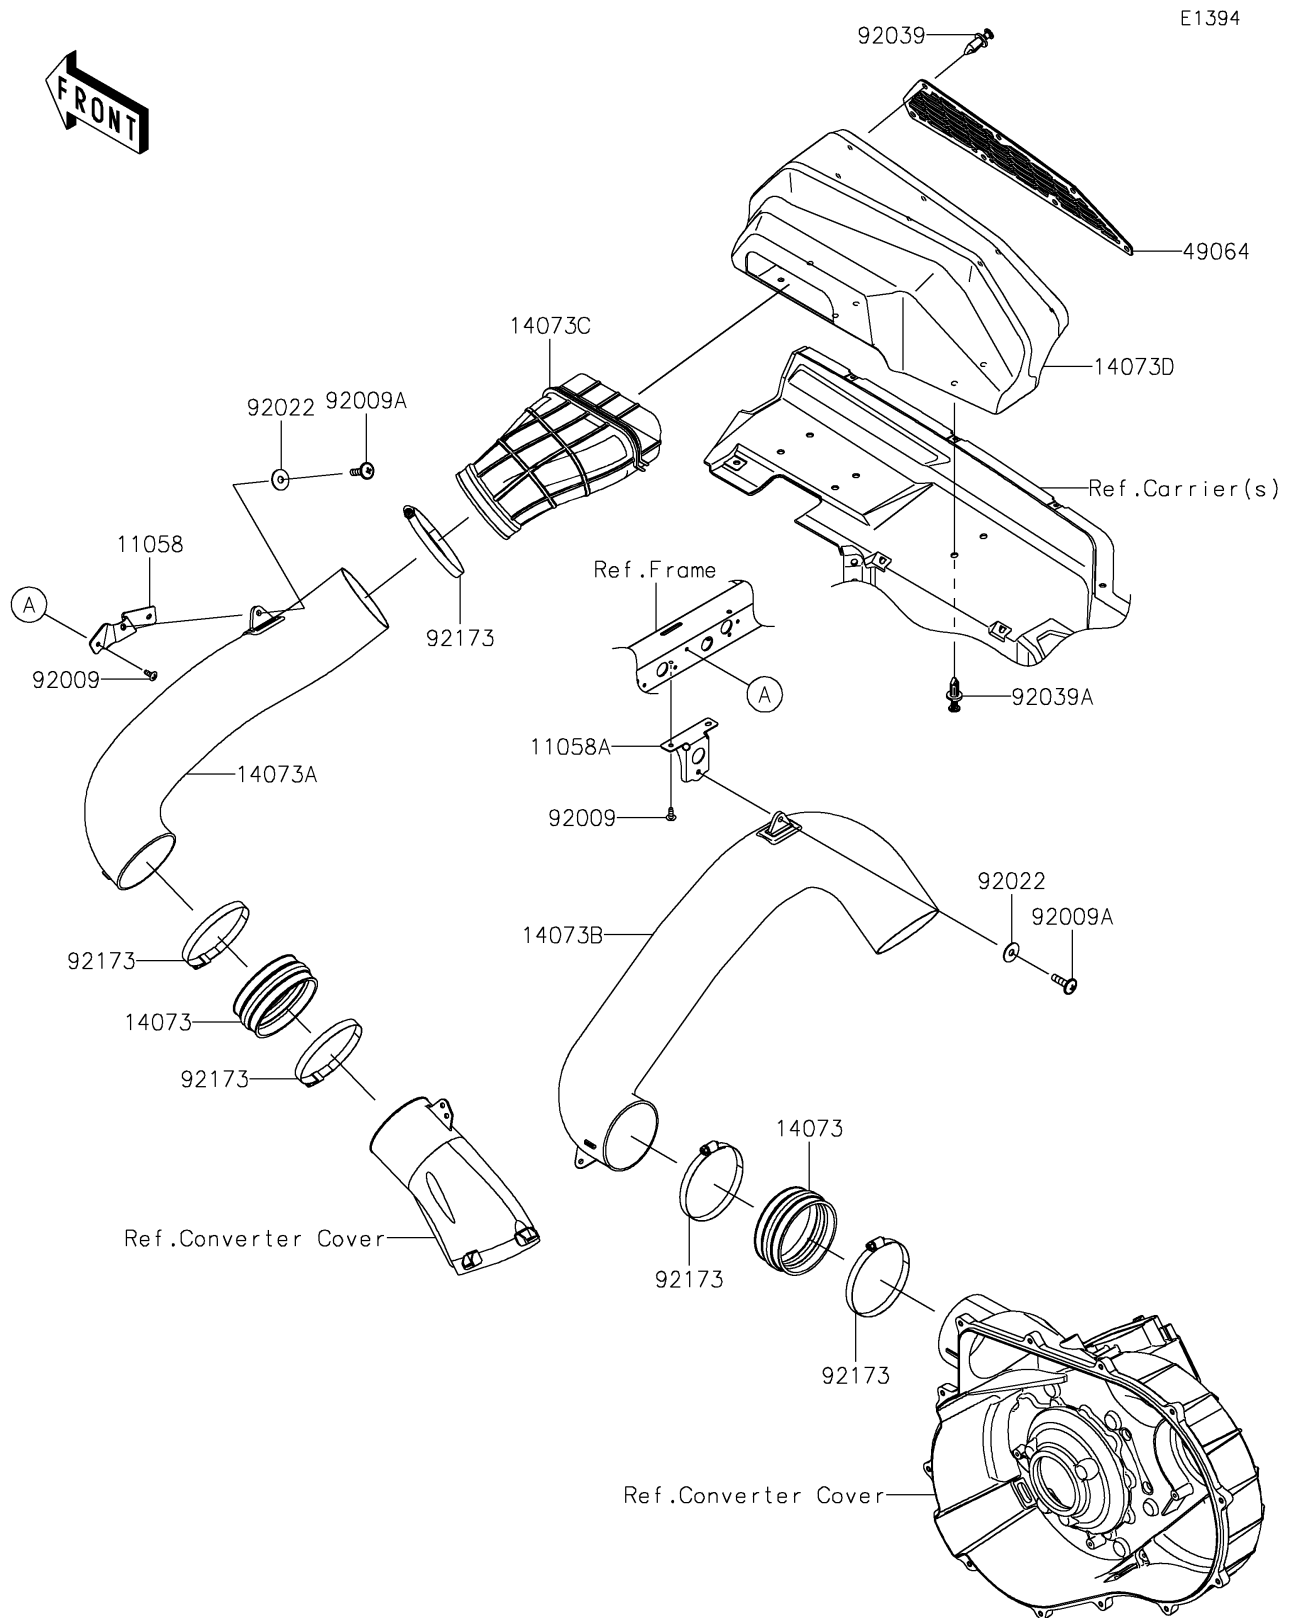

2025 Teryx KRX4 1000

PARTS DIAGRAM

Air Cleaner-Belt Converter

2025 Teryx KRX4 1000

PARTS LIST

Air Cleaner-Belt Converter

ITEM NAME	PART NUMBER	QUANTITY
BRACKET (Ref # 11058)	11058-1656	1
BRACKET (Ref # 11058A)	11058-1657	1
DUCT (Ref # 14073)	14073-0909	2
DUCT,INTAKE (Ref # 14073A)	14073-0910	1
DUCT,EXHAUST (Ref # 14073B)	14073-0911	1
DUCT (Ref # 14073C)	14073-0919	1
DUCT (Ref # 14073D)	14073-0955	1
FILTER-AIR (Ref # 49064)	49064-0013	1
SCREW,TAPPING,6X16 (Ref # 92009)	92009-1166	4
SCREW,6X22 (Ref # 92009A)	92009-1441	2
WASHER,PLAIN,6.5X20X1 (Ref # 92022)	92022-165	2
RIVET,TWO-PIECE CLIP (Ref # 92039)	92039-0818	7
RIVET (Ref # 92039A)	92039-0865	6
CLAMP,130MM (Ref # 92173)	92173-1938	5