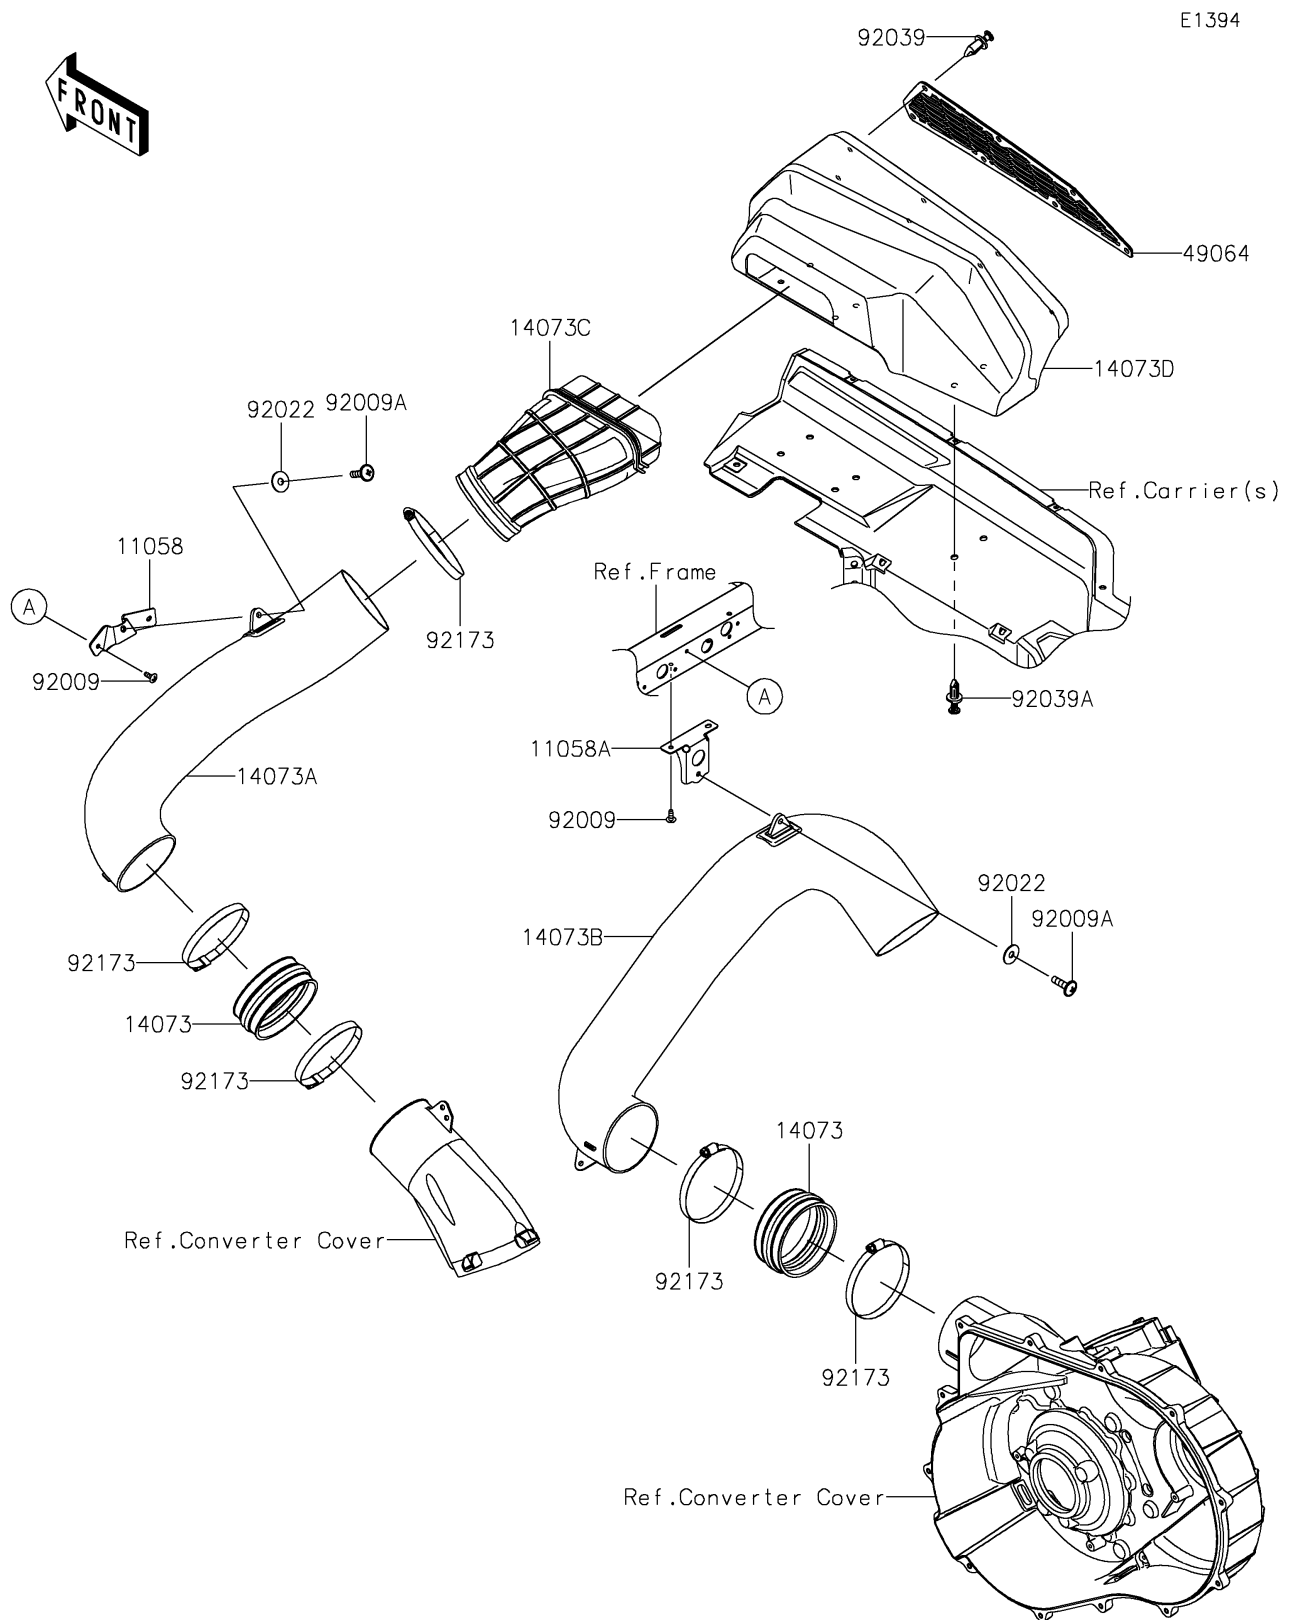

2025 TERYX® KRX4™ 1000

PARTS DIAGRAM

Air Cleaner-Belt Converter