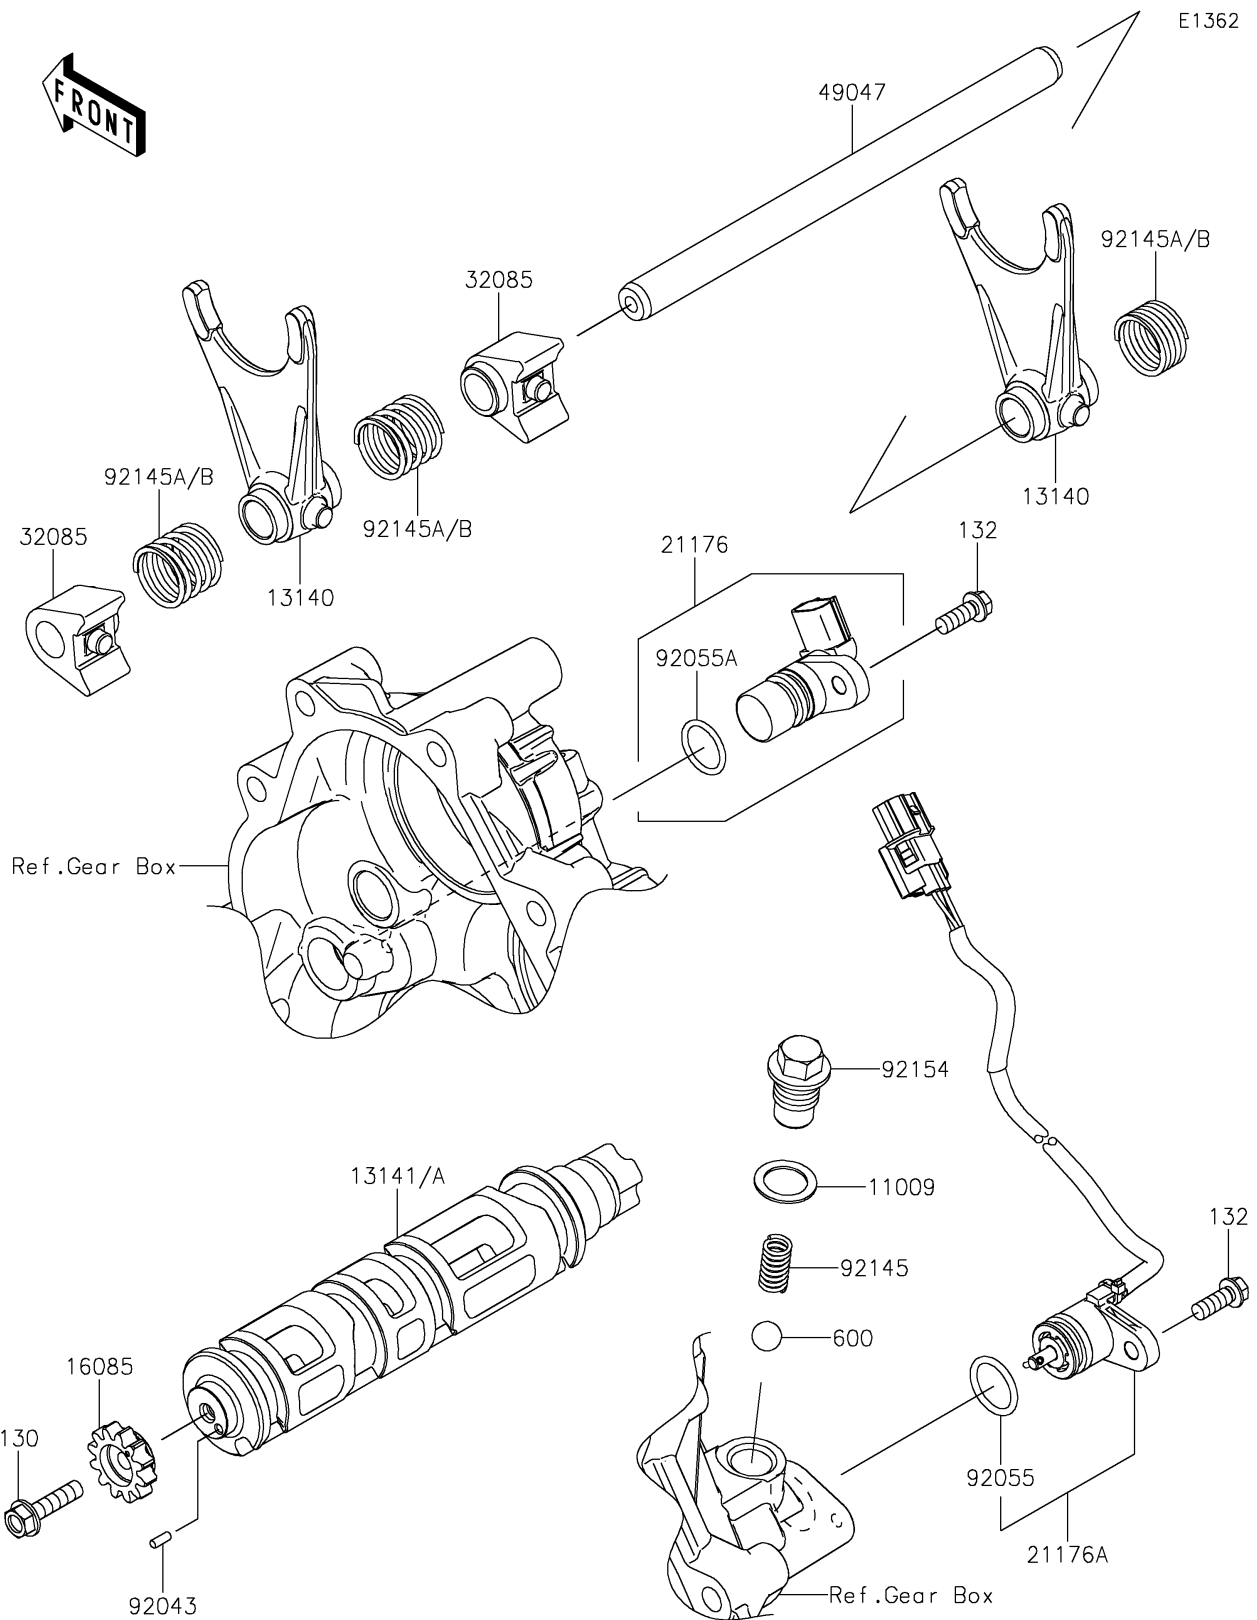

# 2026 TERYX® KRX4™ 1000

## PARTS DIAGRAM

### Gear Change Drum/Shift Fork(s)

## PARTS LIST

Gear Change Drum/Shift Fork(s)

**ITEM NAME**

**PART NUMBER**

**QUANTITY**

---