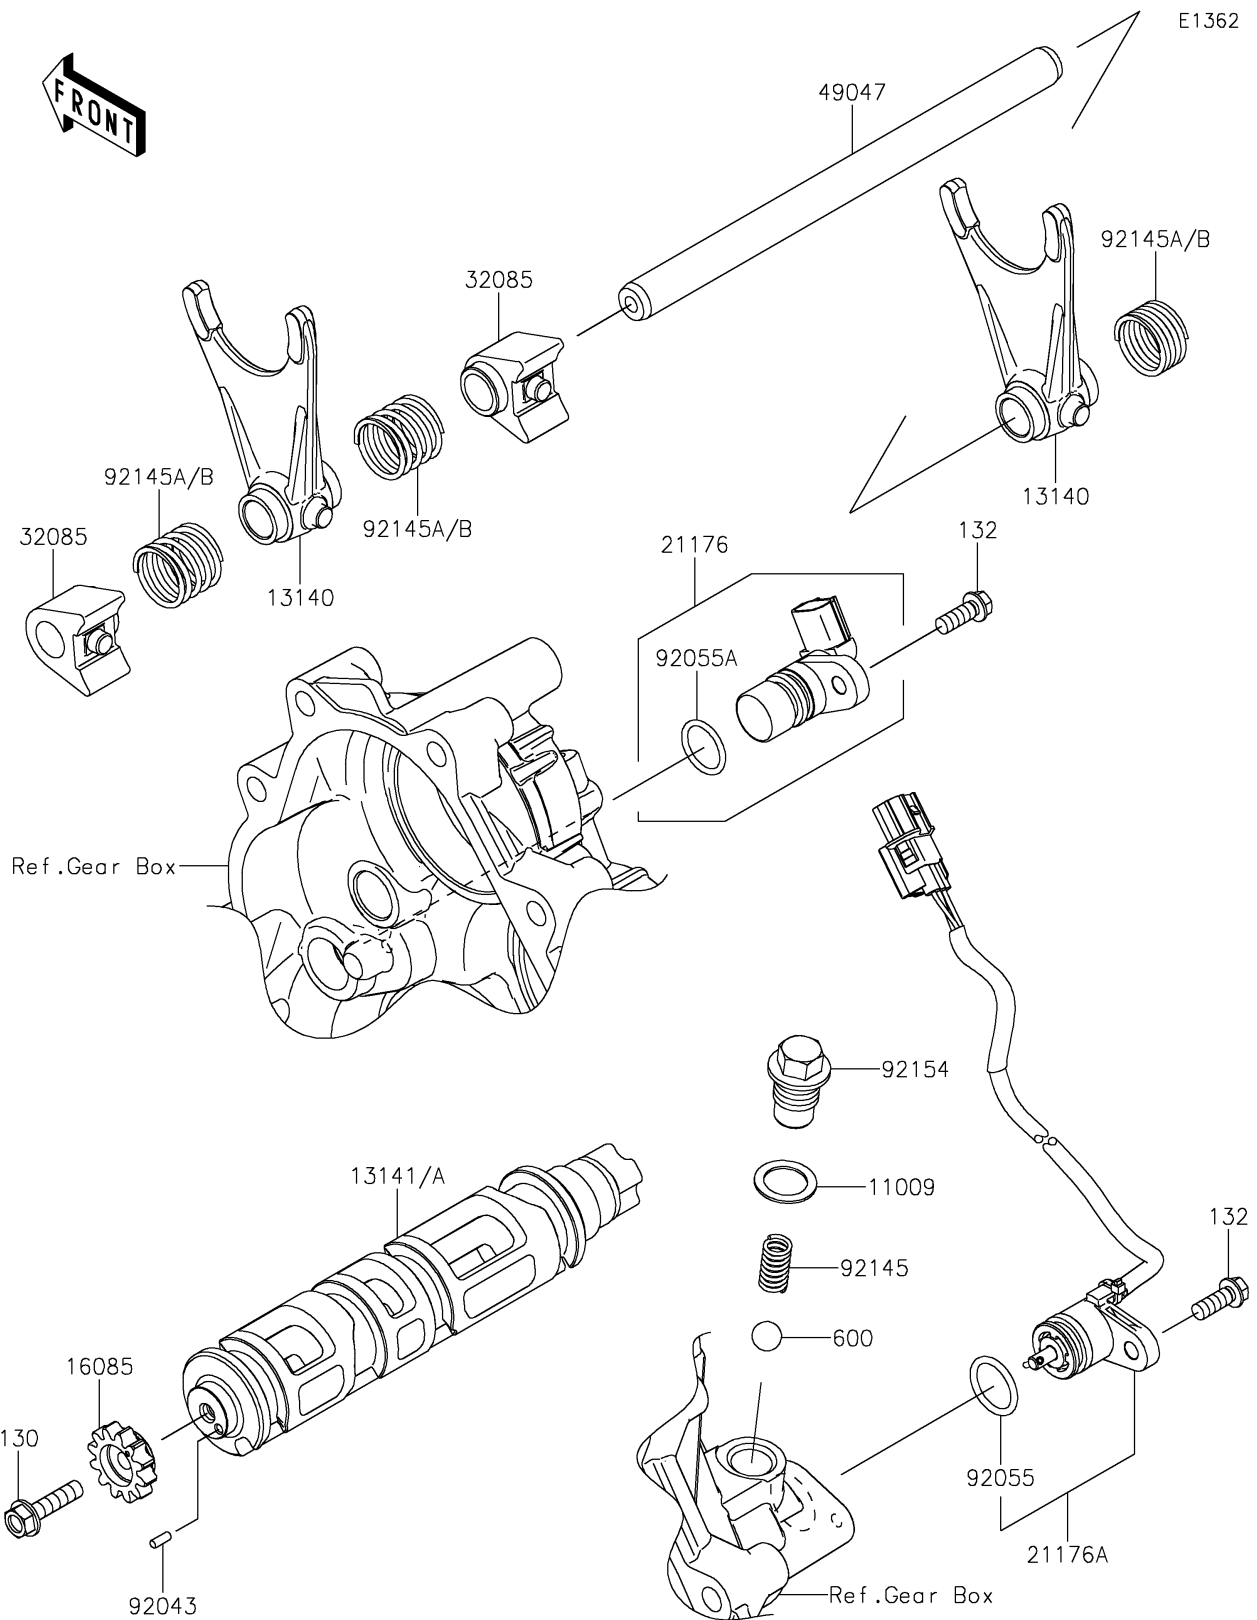

2026 Teryx KRX4 1000

PARTS DIAGRAM

Gear Change Drum/Shift Fork(s)

2026 Teryx KRX4 1000

PARTS LIST

Gear Change Drum/Shift Fork(s)

| ITEM NAME | PART NUMBER | QUANTITY |
|-------------------------------------|-------------|----------|
| GASKET,15.5X22X1 (Ref # 11009) | 11009-1008 | 1 |
| FORK-SHIFT (Ref # 13140) | 13140-0693 | 2 |
| DRUM-CHANGE (Ref # 13141) | 13141-0614 | 1 |
| DRUM-CHANGE (Ref # 13141A) | 13141-0618 | 1 |
| GEAR,12T (Ref # 16085) | 16085-0681 | 1 |
| SENSOR,SPEED (Ref # 21176) | 21176-0891 | 1 |
| SENSOR,GEAR POSITION (Ref # 21176A) | 21176-1161 | 1 |
| STOPPER (Ref # 32085) | 32085-0901 | 2 |
| ROD-SHIFT (Ref # 49047) | 49047-0641 | 1 |
| PIN,3X8 (Ref # 92043) | 92043-1716 | 1 |
| RING-O (Ref # 92055) | 92055-0917 | 1 |
| RING-O (Ref # 92055A) | 92055-1639 | 1 |
| SPRING (Ref # 92145) | 92145-1590 | 1 |
| SPRING (Ref # 92145A) | 92145-2276 | 3 |
| SPRING (Ref # 92145B) | 92145-2315 | 3 |
| BOLT,CHANGE POSITION (Ref # 92154) | 92154-1366 | 1 |
| BOLT-FLANGED,6X25 (Ref # 130) | 130CA0625 | 1 |
| BOLT-FLANGED-SMALL,6X16 (Ref # 132) | 132BA0616 | 2 |
| BALL-STEEL,13/32 (Ref # 600) | 600A1300 | 1 |