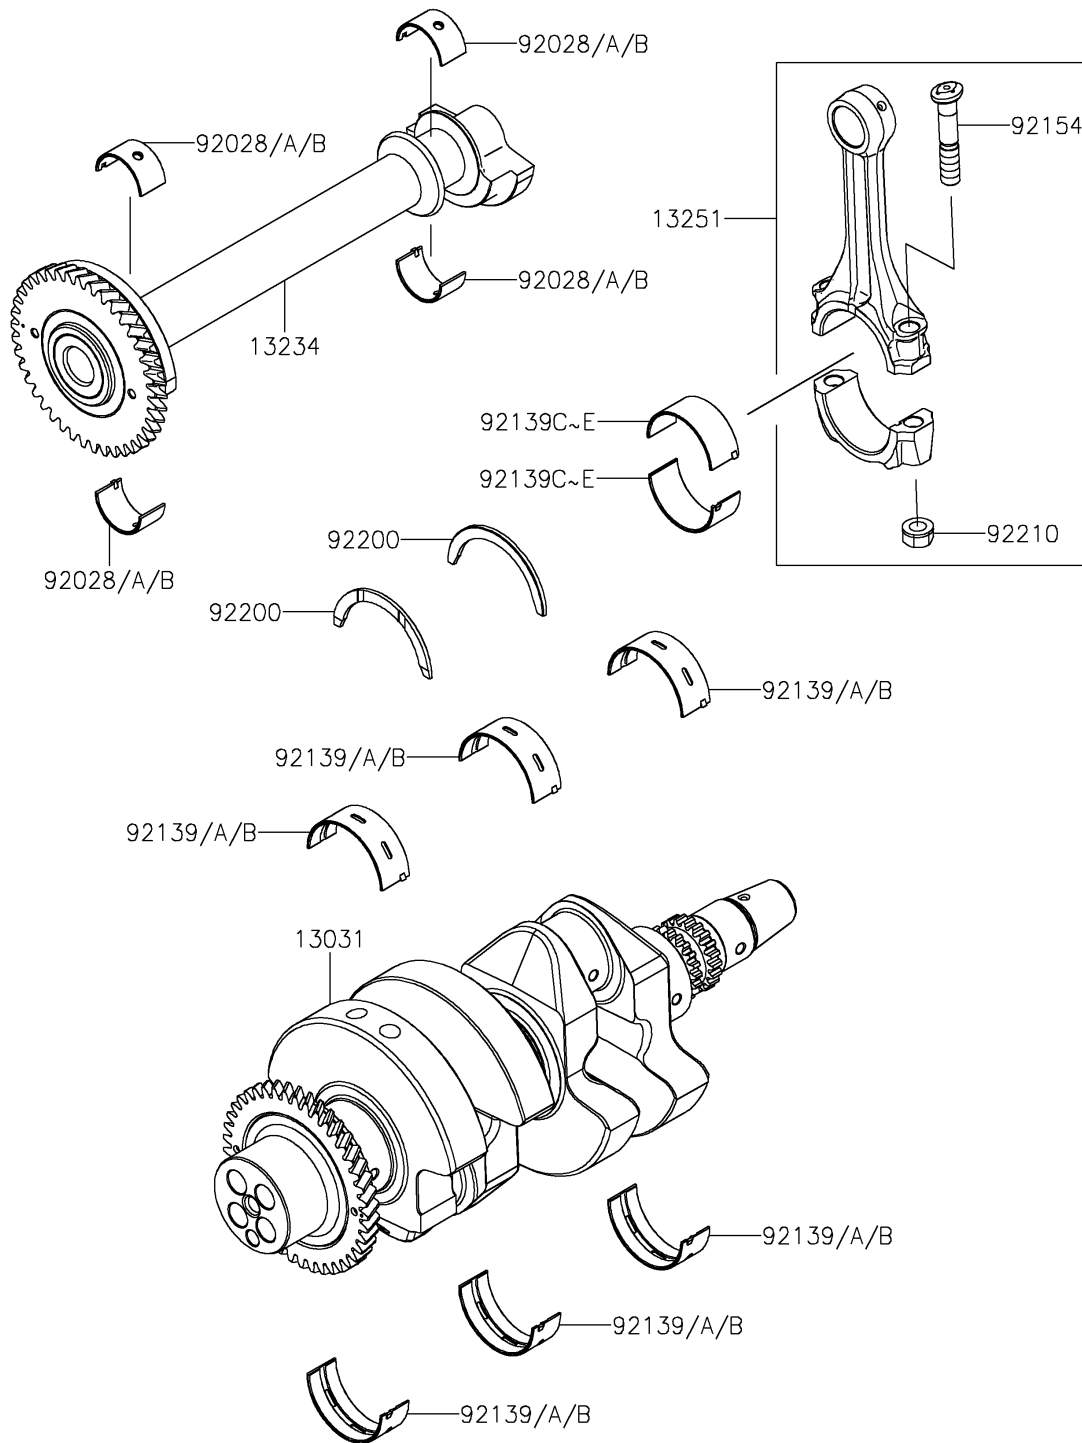

2026 Teryx KRX4 1000

PARTS DIAGRAM

Crankshaft

E1321

2026 Teryx KRX4 1000

PARTS LIST

Crankshaft

ITEM NAME	PART NUMBER	QUANTITY
CRANKSHAFT-COMP (Ref # 13031)	13031-1554	1
SHAFT-COMP,BALANCER (Ref # 13234)	13234-0633	1
ROD-ASSY-CONNECTING,J (Ref # 13251)	13251-0749-JJ	2
BUSHING,BALANCER SHAFT,BLUE (Ref # 92028)	92028-1909	4
BUSHING,BALANCER SHAFT,BLACK (Ref # 92028A)	92028-1910	AR
BUSHING,BALANCER SHAFT,BROWN (Ref # 92028B)	92028-1911	AR
BUSHING,CRANKSHAFT,BLUE (Ref # 92139)	92139-0925	6
BUSHING,CRANKSHAFT,BLACK (Ref # 92139A)	92139-0926	AR
BUSHING,CRANKSHAFT,BROWN (Ref # 92139B)	92139-0927	AR
BUSHING,CONNECTING ROD,YELLOW (Ref # 92139C)	92139-0968	4
BUSHING,CONNECTING ROD,GREEN (Ref # 92139D)	92139-0969	AR
BUSHING,CONNECTING ROD,PURPLE (Ref # 92139E)	92139-0970	AR
BOLT,CONNECTING ROD (Ref # 92154)	92154-3911	4
WASHER,THRUST,T=2.5 (Ref # 92200)	92200-2242	2
NUT,FLANGED,9MM (Ref # 92210)	92210-1673	4