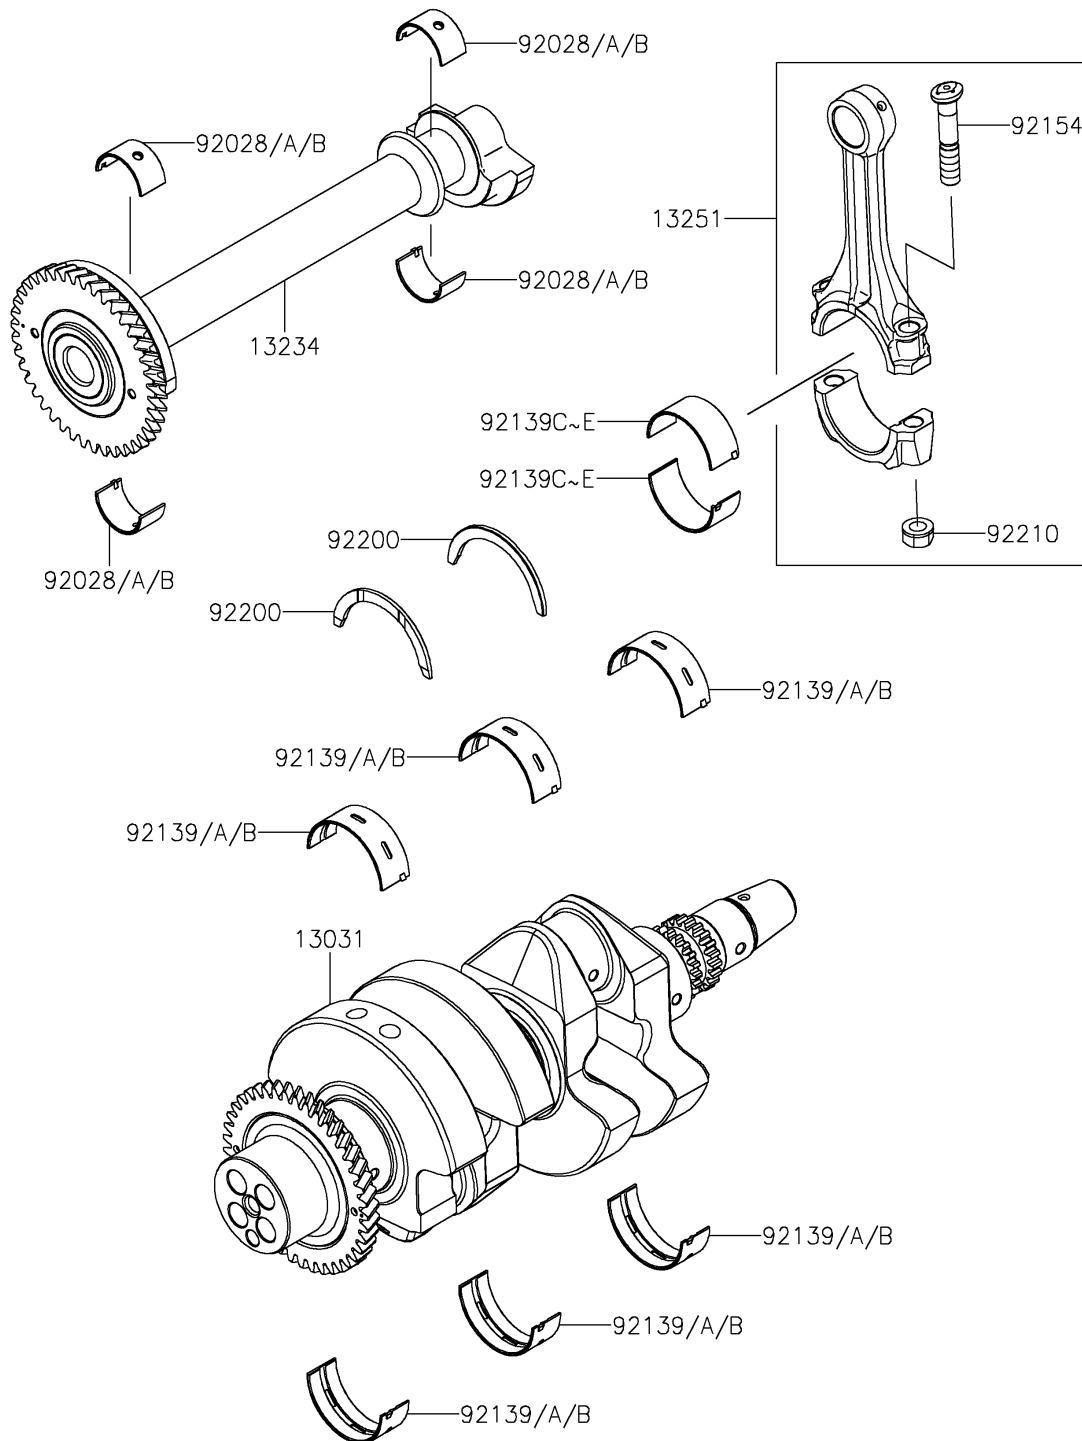

## PARTS DIAGRAM

### Crankshaft

E1321

## PARTS LIST

### Crankshaft

ITEM NAME	PART NUMBER	QUANTITY
CRANKSHAFT-COMP (Ref # 13031)	13031-1554	1
SHAFT-COMP,BALANCER (Ref # 13234)	13234-0633	1
ROD-ASSY-CONNECTING,J (Ref # 13251)	13251-0749-JJ	2
BUSHING,BALANCER SHAFT,BLUE (Ref # 92028)	92028-1909	4
BUSHING,BALANCER SHAFT,BLACK (Ref # 92028A)	92028-1910	AR
BUSHING,BALANCER SHAFT,BROWN (Ref # 92028B)	92028-1911	AR
BUSHING,CRANKSHAFT,BLUE (Ref # 92139)	92139-0925	6
BUSHING,CRANKSHAFT,BLACK (Ref # 92139A)	92139-0926	AR
BUSHING,CRANKSHAFT,BROWN (Ref # 92139B)	92139-0927	AR
BUSHING,CONNECTING ROD,YELLOW (Ref # 92139C)	92139-0968	4
BUSHING,CONNECTING ROD,GREEN (Ref # 92139D)	92139-0969	AR
BUSHING,CONNECTING ROD,PURPLE (Ref # 92139E)	92139-0970	AR
BOLT,CONNECTING ROD (Ref # 92154)	92154-3911	4
WASHER,THRUST,T=2.5 (Ref # 92200)	92200-2242	2
NUT,FLANGED,9MM (Ref # 92210)	92210-1673	4