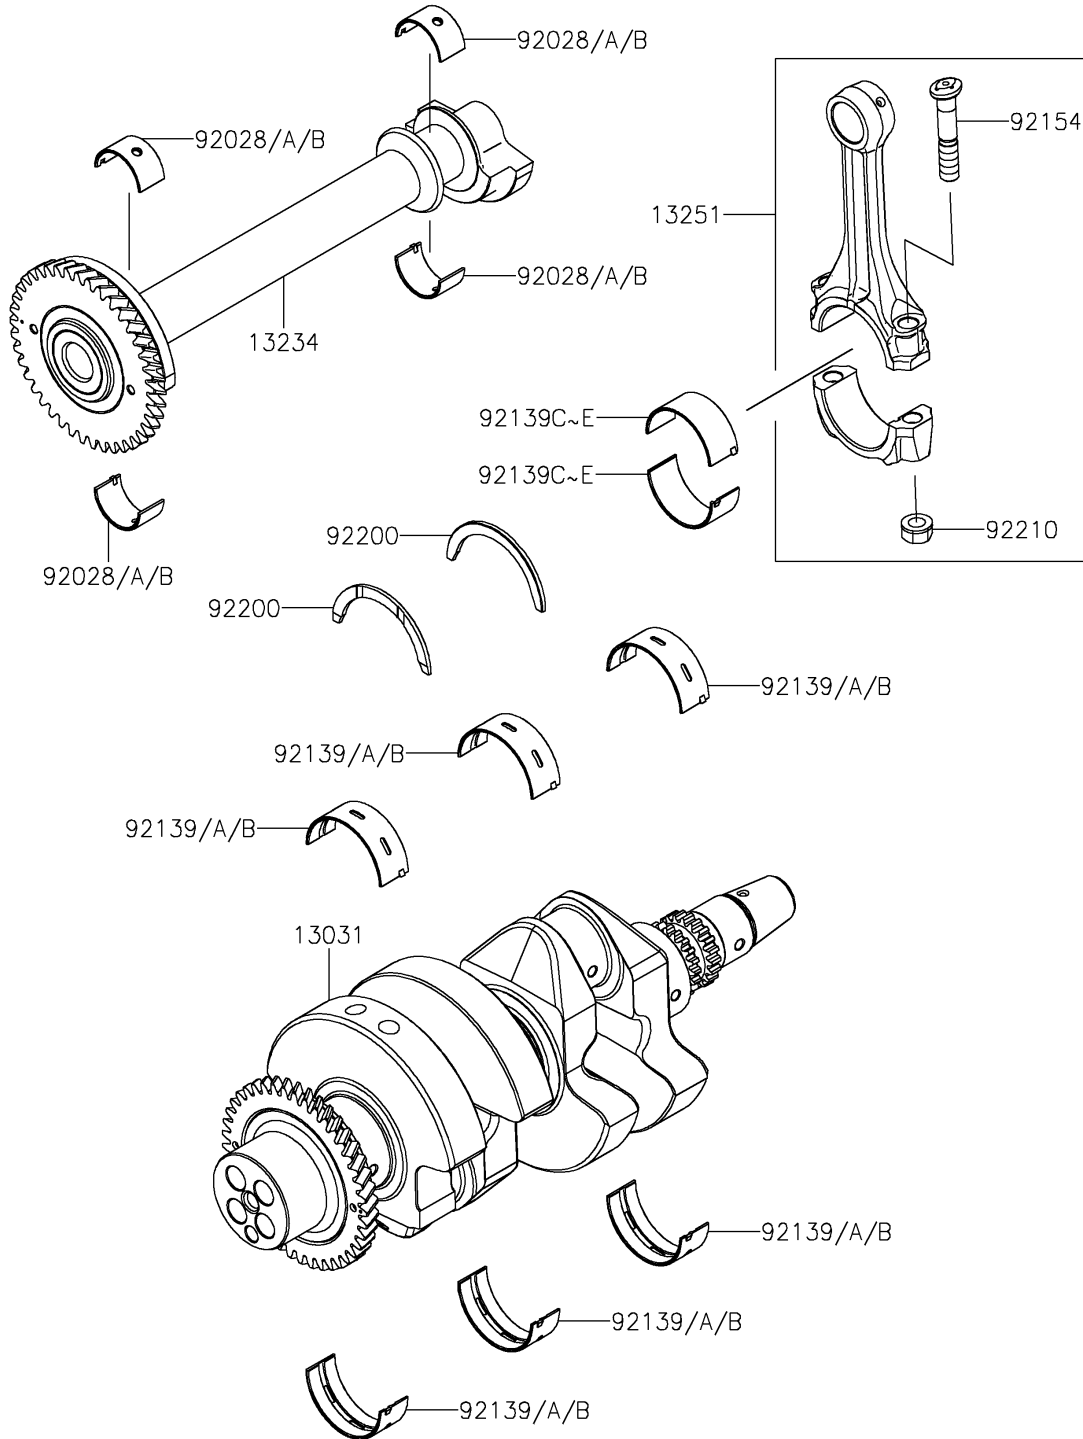

2025 Teryx KRX4 1000

PARTS DIAGRAM

Crankshaft

E1321

2025 Teryx KRX4 1000

PARTS LIST

Crankshaft

| ITEM NAME | PART NUMBER | QUANTITY |
|--|---------------|----------|
| CRANKSHAFT-COMP (Ref # 13031) | 13031-1554 | 1 |
| SHAFT-COMP,BALANCER (Ref # 13234) | 13234-0633 | 1 |
| ROD-ASSY-CONNECTING,J (Ref # 13251) | 13251-0749-JJ | 2 |
| BUSHING,BALANCER SHAFT,BLUE (Ref # 92028) | 92028-1909 | 4 |
| BUSHING,BALANCER SHAFT,BLACK (Ref # 92028A) | 92028-1910 | AR |
| BUSHING,BALANCER SHAFT,BROWN (Ref # 92028B) | 92028-1911 | AR |
| BUSHING,CRANKSHAFT,BLUE (Ref # 92139) | 92139-0925 | 6 |
| BUSHING,CRANKSHAFT,BLACK (Ref # 92139A) | 92139-0926 | AR |
| BUSHING,CRANKSHAFT,BROWN (Ref # 92139B) | 92139-0927 | AR |
| BUSHING,CONNECTING ROD,YELLOW (Ref # 92139C) | 92139-0968 | 4 |
| BUSHING,CONNECTING ROD,GREEN (Ref # 92139D) | 92139-0969 | AR |
| BUSHING,CONNECTING ROD,PURPLE (Ref # 92139E) | 92139-0970 | AR |
| BOLT,CONNECTING ROD (Ref # 92154) | 92154-3911 | 4 |
| WASHER,THRUST,T=2.5 (Ref # 92200) | 92200-2242 | 2 |
| NUT,FLANGED,9MM (Ref # 92210) | 92210-1673 | 4 |