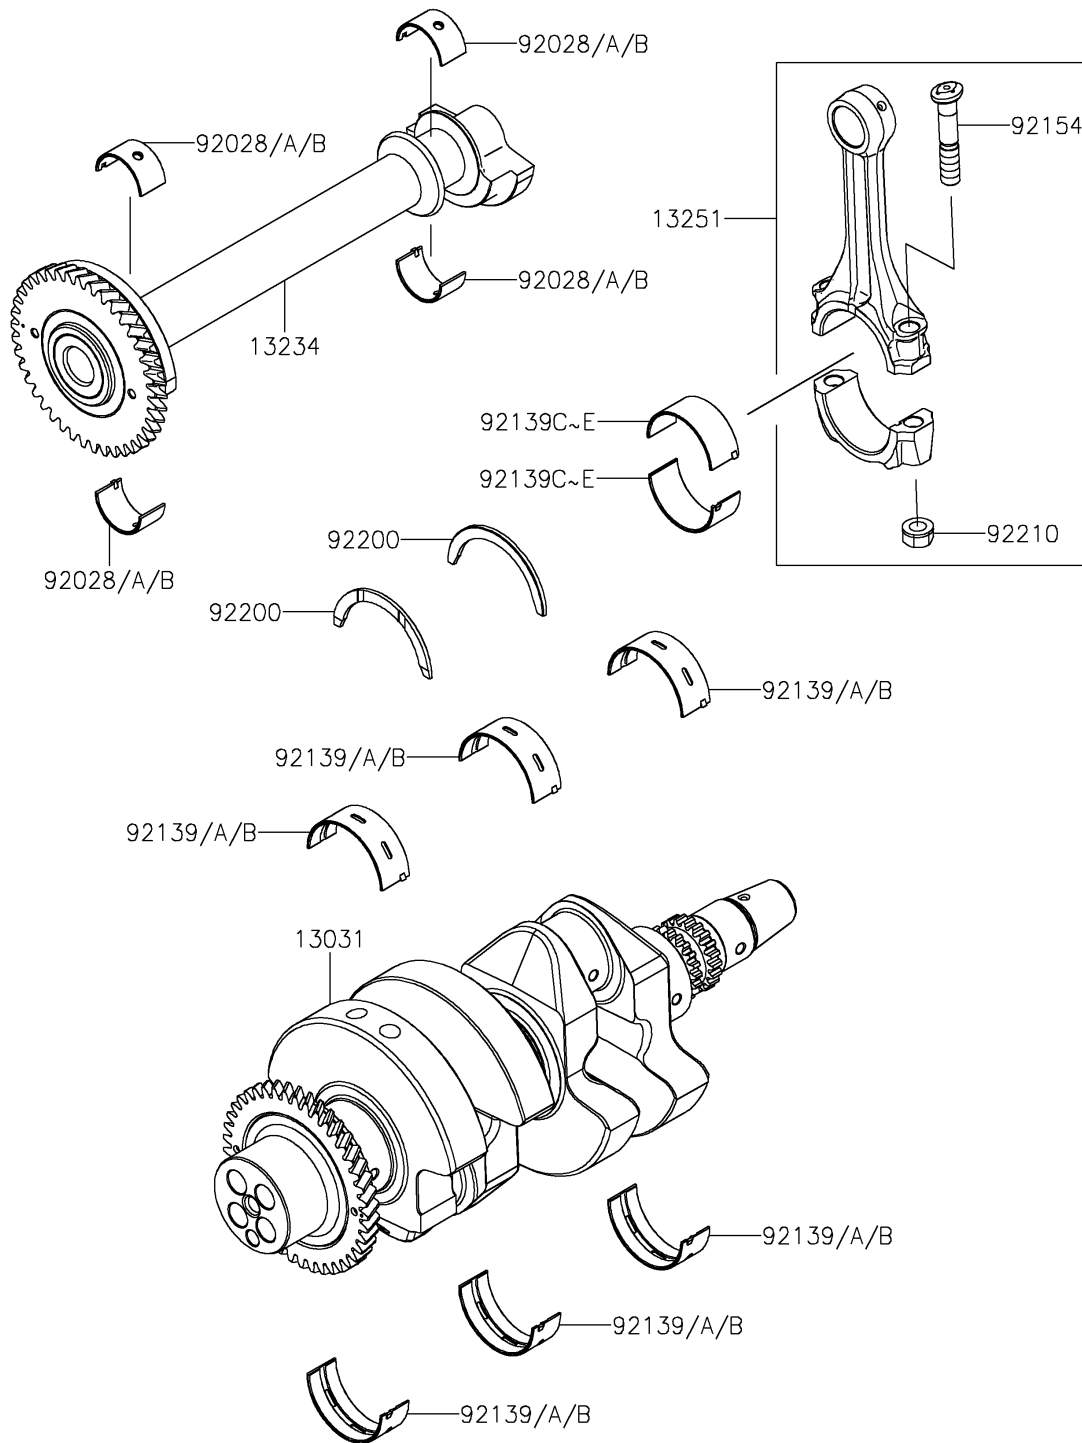

2025 TERYX® KRX4™ 1000

PARTS DIAGRAM

Crankshaft

E1321

2025 TERYX® KRX4™ 1000

PARTS LIST

Crankshaft

ITEM NAME	PART NUMBER	QUANTITY
CRANKSHAFT-COMP (Ref # 13031)	13031-1554	1
SHAFT-COMP,BALANCER (Ref # 13234)	13234-0633	1
ROD-ASSY-CONNECTING,J (Ref # 13251)	13251-0749-JJ	2
BUSHING,BALANCER SHAFT,BLUE (Ref # 92028)	92028-1909	4
BUSHING,BALANCER SHAFT,BLACK (Ref # 92028A)	92028-1910	AR
BUSHING,BALANCER SHAFT,BROWN (Ref # 92028B)	92028-1911	AR
BUSHING,CRANKSHAFT,BLUE (Ref # 92139)	92139-0925	6
BUSHING,CRANKSHAFT,BLACK (Ref # 92139A)	92139-0926	AR
BUSHING,CRANKSHAFT,BROWN (Ref # 92139B)	92139-0927	AR
BUSHING,CONNECTING ROD,YELLOW (Ref # 92139C)	92139-0968	4
BUSHING,CONNECTING ROD,GREEN (Ref # 92139D)	92139-0969	AR
BUSHING,CONNECTING ROD,PURPLE (Ref # 92139E)	92139-0970	AR
BOLT,CONNECTING ROD (Ref # 92154)	92154-3911	4
WASHER,THRUST,T=2.5 (Ref # 92200)	92200-2242	2
NUT,FLANGED,9MM (Ref # 92210)	92210-1673	4