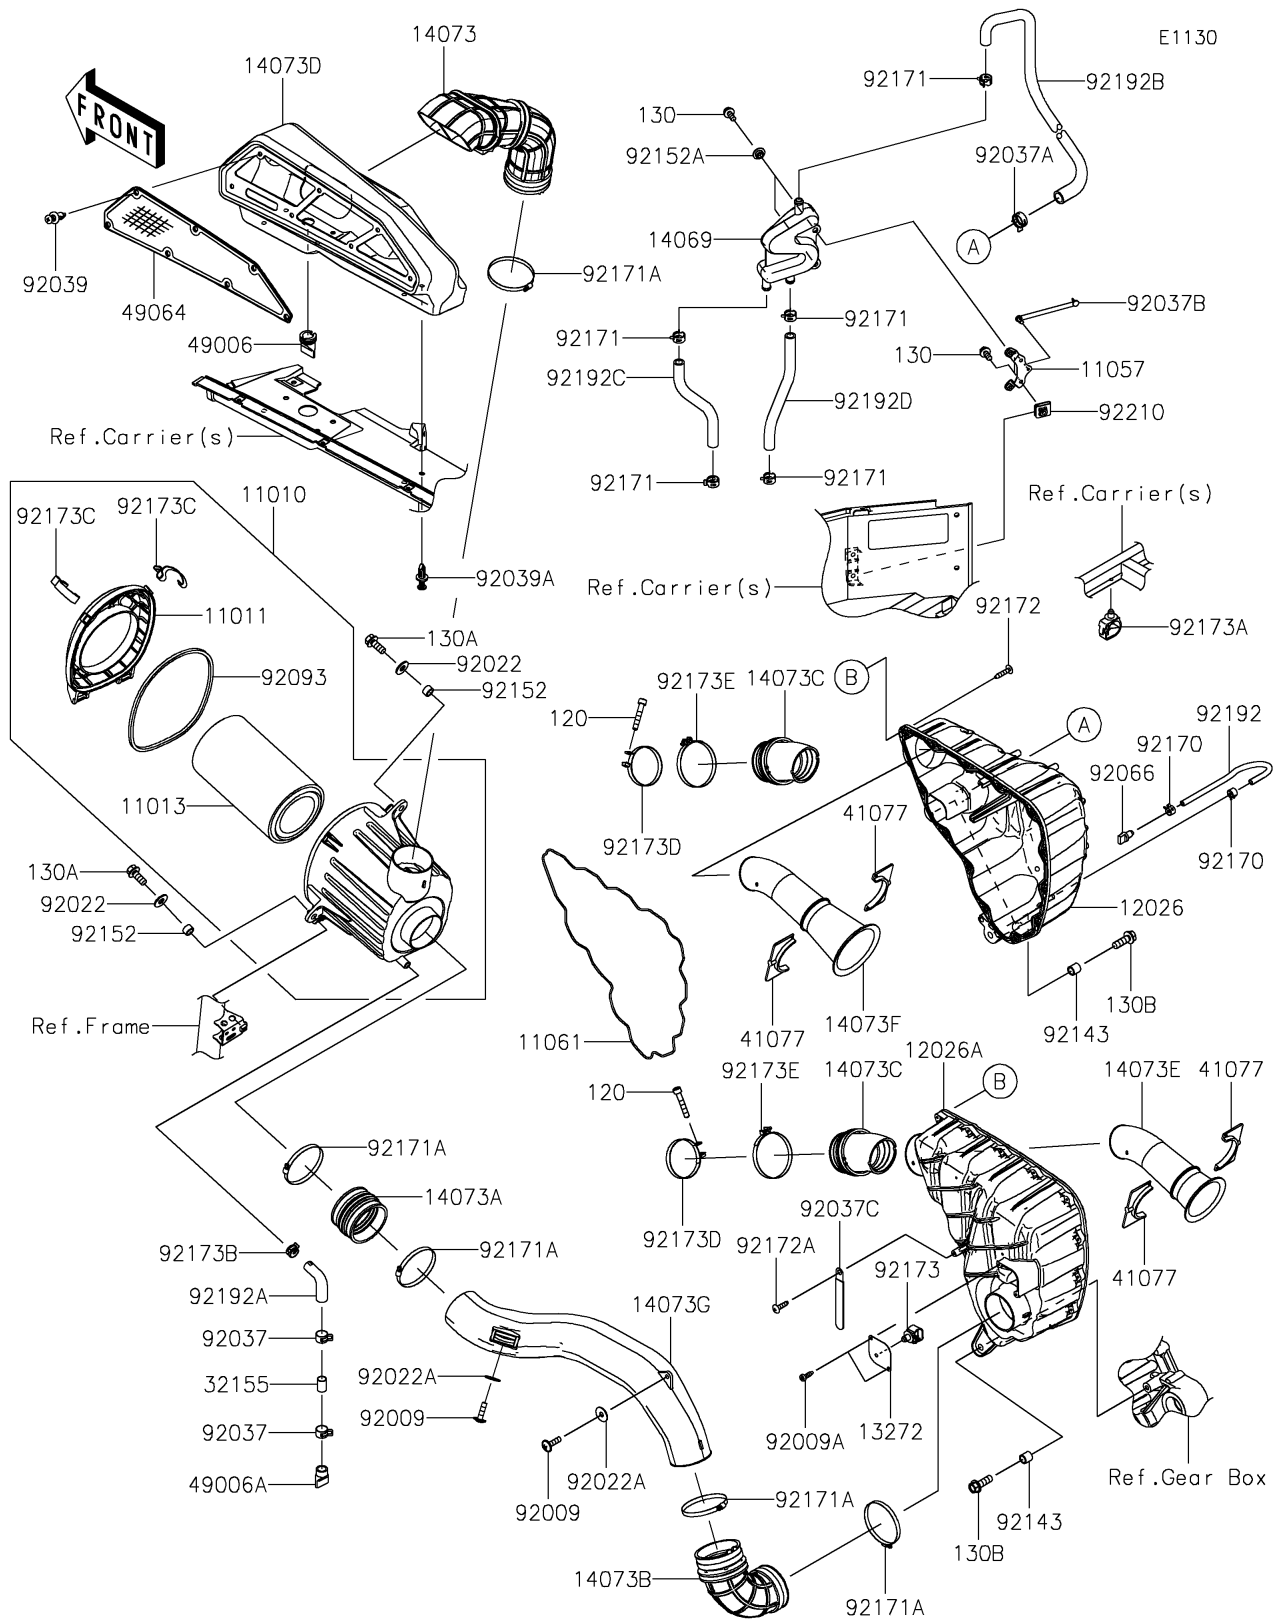

2026 Teryx KRX4 1000

PARTS DIAGRAM

Air Cleaner

2026 Teryx KRX4 1000

PARTS LIST

Air Cleaner

ITEM NAME	PART NUMBER	QUANTITY
FILTER-ASSY-AIR (Ref # 11010)	11010-0900	1
CASE-AIR FILTER,UPP (Ref # 11011)	11011-0905	1
ELEMENT-AIR FILTER (Ref # 11013)	11013-0782	1
BRACKET,BREATHER (Ref # 11057)	11057-2431	1
GASKET,CHAMBER (Ref # 11061)	11061-1312	1
CHAMBER,RH (Ref # 12026)	12026-0019	1
CHAMBER,LH (Ref # 12026A)	12026-0020	1
PLATE,TEMP SENSOR (Ref # 13272)	13272-2711	1
BREATHER (Ref # 14069)	14069-0032	1
DUCT,INTAKE,DIRTYSIDE (Ref # 14073)	14073-0922	1
DUCT,A/F CASE (Ref # 14073A)	14073-0923	1
DUCT,CHAMBER (Ref # 14073B)	14073-0925	1
DUCT,CHAMBER-THROTTLE (Ref # 14073C)	14073-0931	2
DUCT,INTAKE,DIRTYSIDE BOX (Ref # 14073D)	14073-0954	1
DUCT,INTAKE,#1 CYLINDER (Ref # 14073E)	14073-0956	1
DUCT,INTAKE,#2 CYLINDER (Ref # 14073F)	14073-0957	1
DUCT,A/F CASE-CHAMBER (Ref # 14073G)	14073-0963	1
PIPE,DRAIN (Ref # 32155)	32155-4087	1
ADAPTER (Ref # 41077)	41077-0737	4
BOOT (Ref # 49006)	49006-0633	1
BOOT (Ref # 49006A)	49006-1292	1
FILTER-AIR (Ref # 49064)	49064-0012	1
SCREW,6X22 (Ref # 92009)	92009-1441	2
SCREW,TAPPING,5X16 (Ref # 92009A)	92009-1984	2
WASHER,8.5X20X1.6 (Ref # 92022)	92022-1561	2
WASHER,PLAIN,6.5X20X1 (Ref # 92022A)	92022-165	2
CLAMP,HOSE CLIP (Ref # 92037)	92037-1460	2
CLAMP (Ref # 92037A)	92037-1594	1
CLAMP,SPEED,L=80.5 (Ref # 92037B)	92037-1903	1