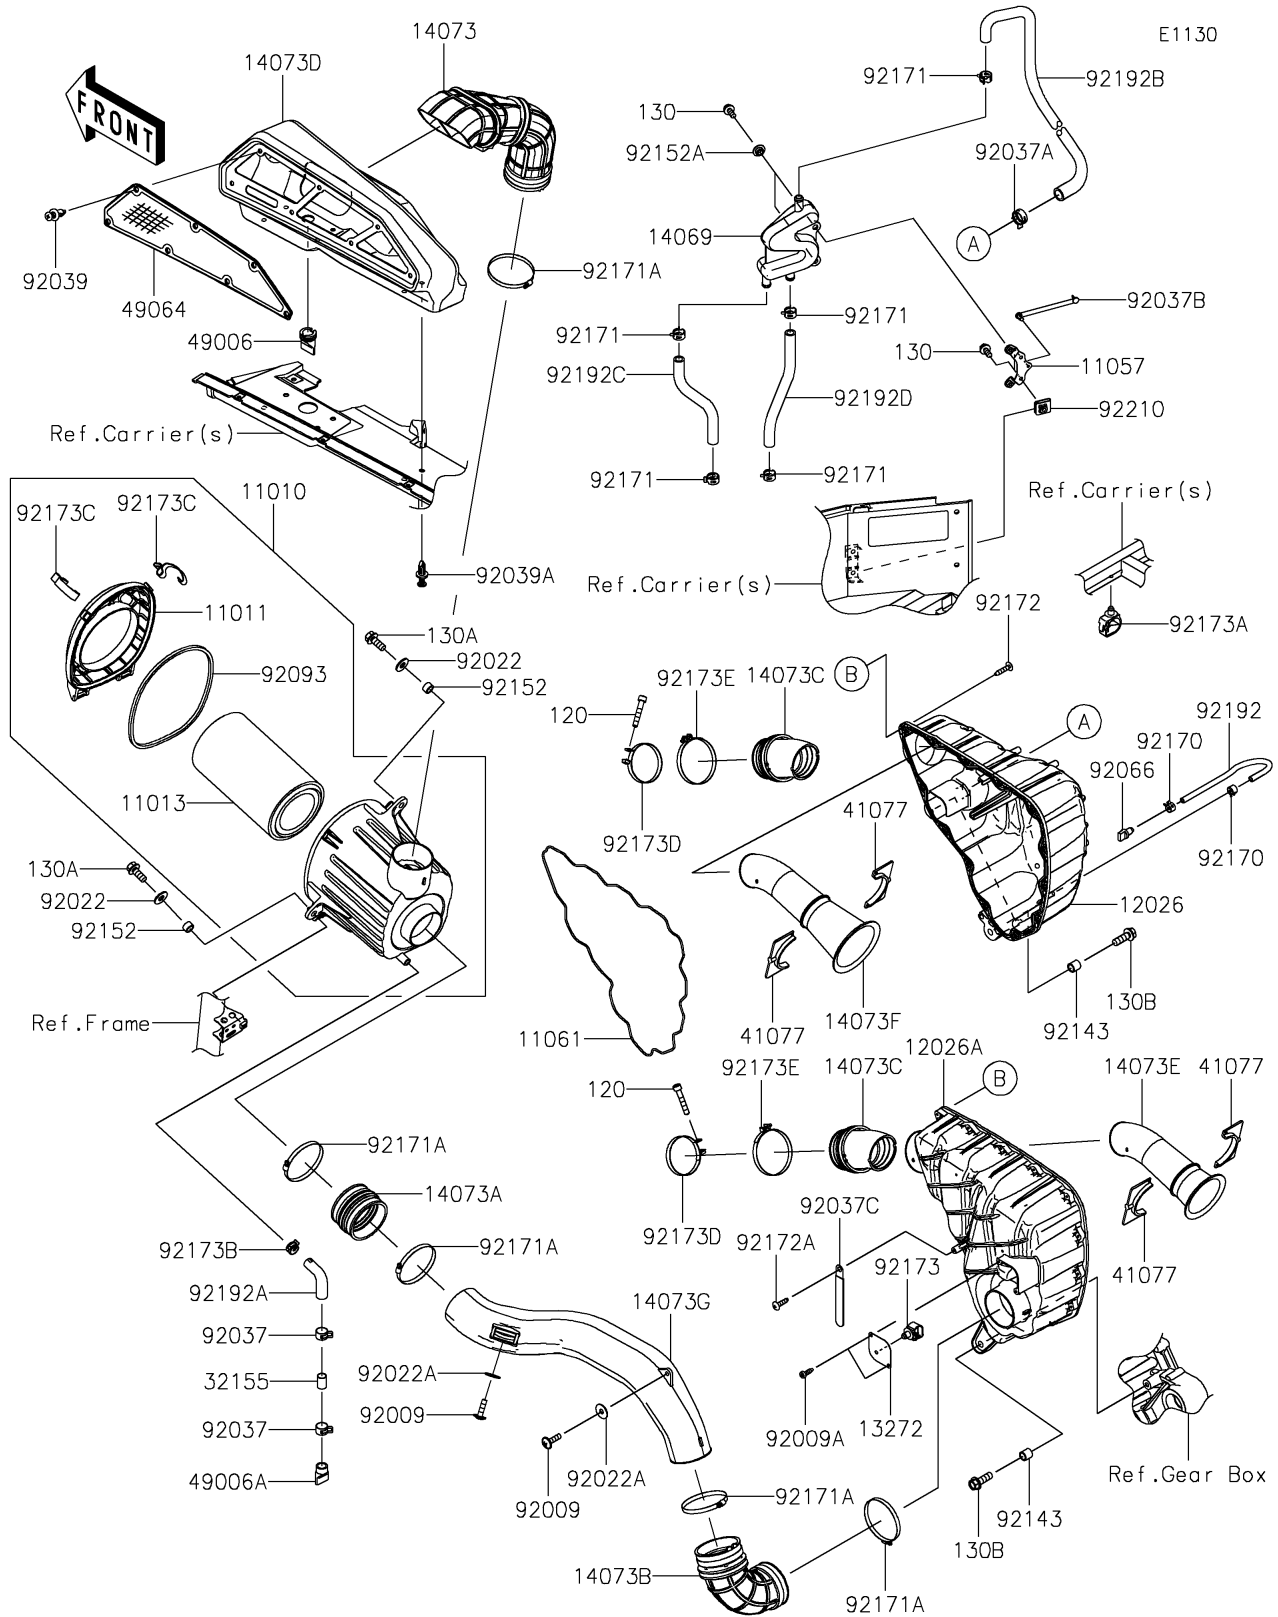

2025 Teryx KRX4 1000

PARTS DIAGRAM

Air Cleaner

2025 Teryx KRX4 1000

PARTS LIST

Air Cleaner

ITEM NAME	PART NUMBER	QUANTITY
FILTER-ASSY-AIR (Ref # 11010)	11010-0900	1
CASE-AIR FILTER,UPP (Ref # 11011)	11011-0905	1
ELEMENT-AIR FILTER (Ref # 11013)	11013-0782	1
BRACKET,BREATHER (Ref # 11057)	11057-2431	1
GASKET,CHAMBER (Ref # 11061)	11061-1312	1
CHAMBER,RH (Ref # 12026)	12026-0019	1
CHAMBER,LH (Ref # 12026A)	12026-0020	1
PLATE,TEMP SENSOR (Ref # 13272)	13272-2711	1
BREATHER (Ref # 14069)	14069-0032	1
DUCT,INTAKE,DIRTYSIDE (Ref # 14073)	14073-0922	1
DUCT,A/F CASE (Ref # 14073A)	14073-0923	1
DUCT,CHAMBER (Ref # 14073B)	14073-0925	1
DUCT,CHAMBER-THROTTLE (Ref # 14073C)	14073-0931	2
DUCT,INTAKE,DIRTYSIDE BOX (Ref # 14073D)	14073-0954	1
DUCT,INTAKE,#1 CYLINDER (Ref # 14073E)	14073-0956	1
DUCT,INTAKE,#2 CYLINDER (Ref # 14073F)	14073-0957	1
DUCT,A/F CASE-CHAMBER (Ref # 14073G)	14073-0963	1
PIPE,DRAIN (Ref # 32155)	32155-4087	1
ADAPTER (Ref # 41077)	41077-0737	4
BOOT (Ref # 49006)	49006-0633	1
BOOT (Ref # 49006A)	49006-1292	1
FILTER-AIR (Ref # 49064)	49064-0012	1
SCREW,6X22 (Ref # 92009)	92009-1441	2
SCREW,TAPPING,5X16 (Ref # 92009A)	92009-1984	2
WASHER,8.5X20X1.6 (Ref # 92022)	92022-1561	2
WASHER,PLAIN,6.5X20X1 (Ref # 92022A)	92022-165	2
CLAMP,HOSE CLIP (Ref # 92037)	92037-1460	2
CLAMP (Ref # 92037A)	92037-1594	1
CLAMP,SPEED,L=80.5 (Ref # 92037B)	92037-1903	1