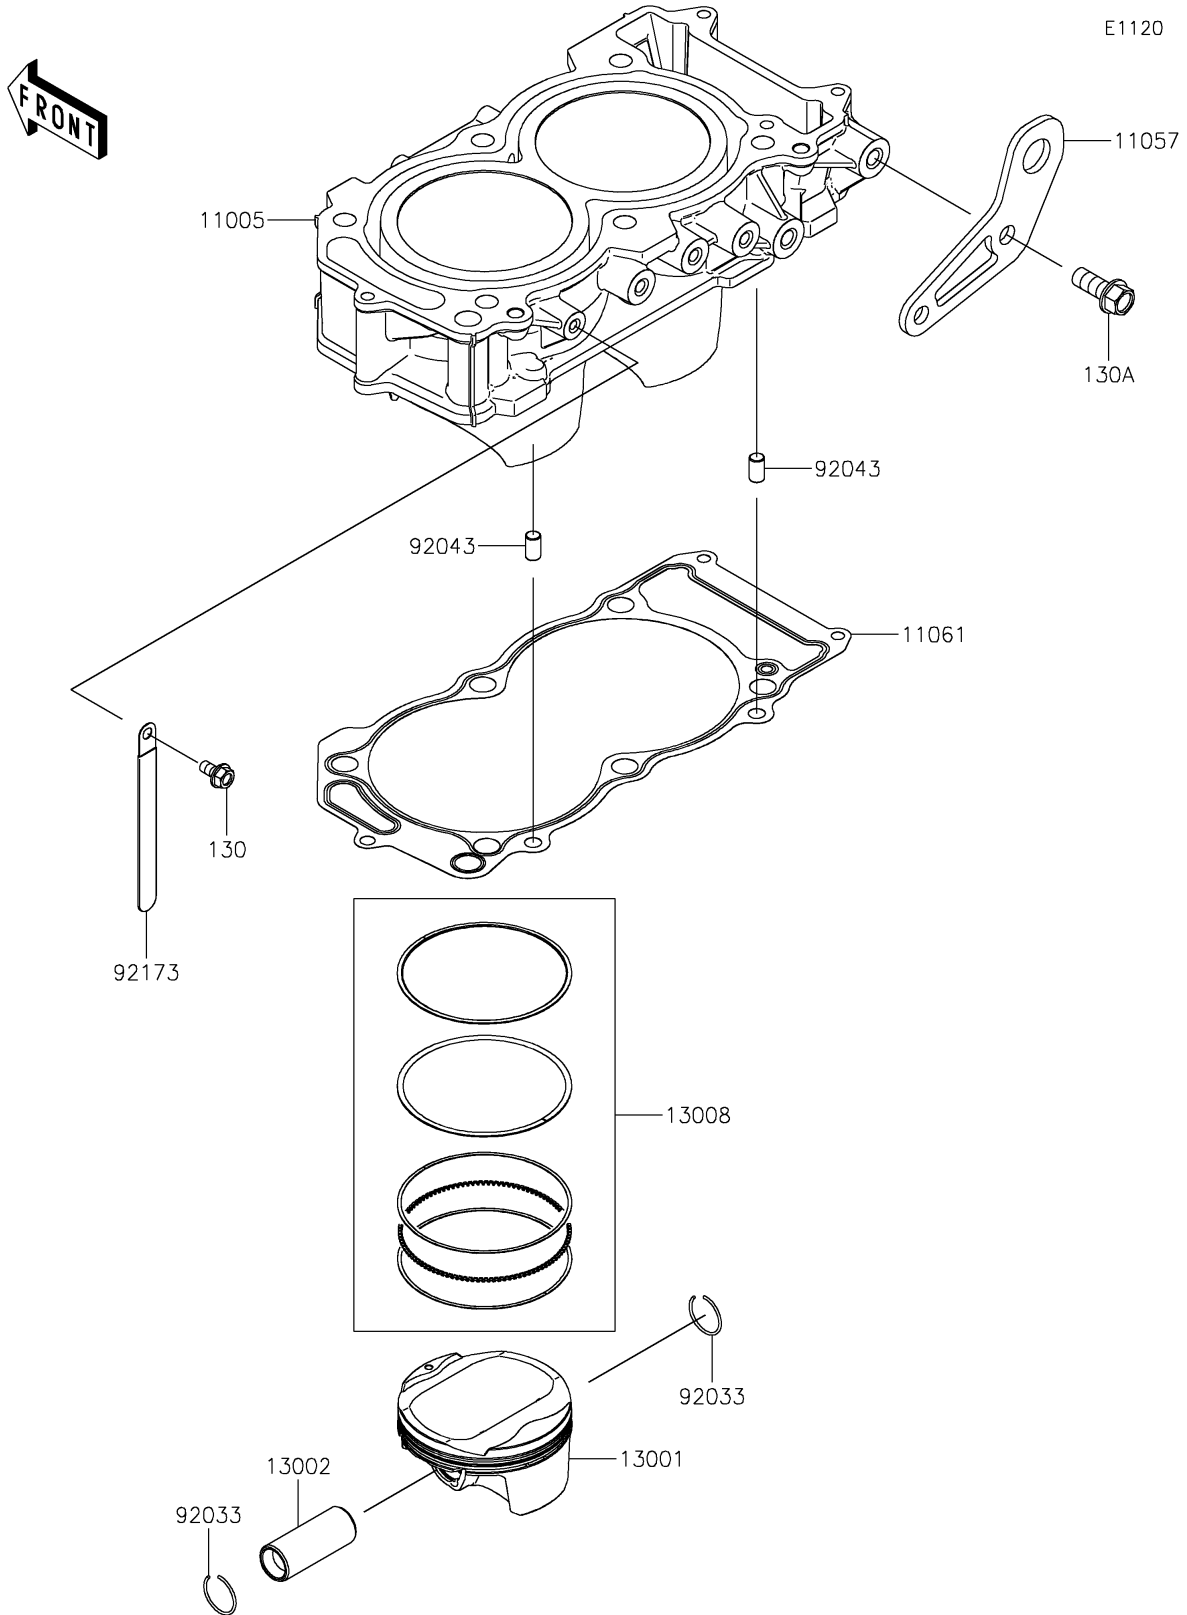

2026 Teryx KRX4 1000

PARTS DIAGRAM

Cylinder/Piston(s)

2026 Teryx KRX4 1000

PARTS LIST

Cylinder/Piston(s)

ITEM NAME	PART NUMBER	QUANTITY
CYLINDER-ENGINE (Ref # 11005)	11005-0695	1
BRACKET (Ref # 11057)	11057-2438	1
GASKET,CYLINDER BASE (Ref # 11061)	11061-1309	1
PISTON-ENGINE (Ref # 13001)	13001-0824	2
PIN-PISTON (Ref # 13002)	13002-0719	2
RING-SET-PISTON (Ref # 13008)	13008-0581	2
RING-SNAP (Ref # 92033)	92033-1188	4
PIN,8X14 (Ref # 92043)	92043-1567	2
CLAMP (Ref # 92173)	92173-0098	1
BOLT-FLANGED,6X12 (Ref # 130)	130BA0612	1
BOLT-FLANGED,10X25 (Ref # 130A)	130BA1025	2