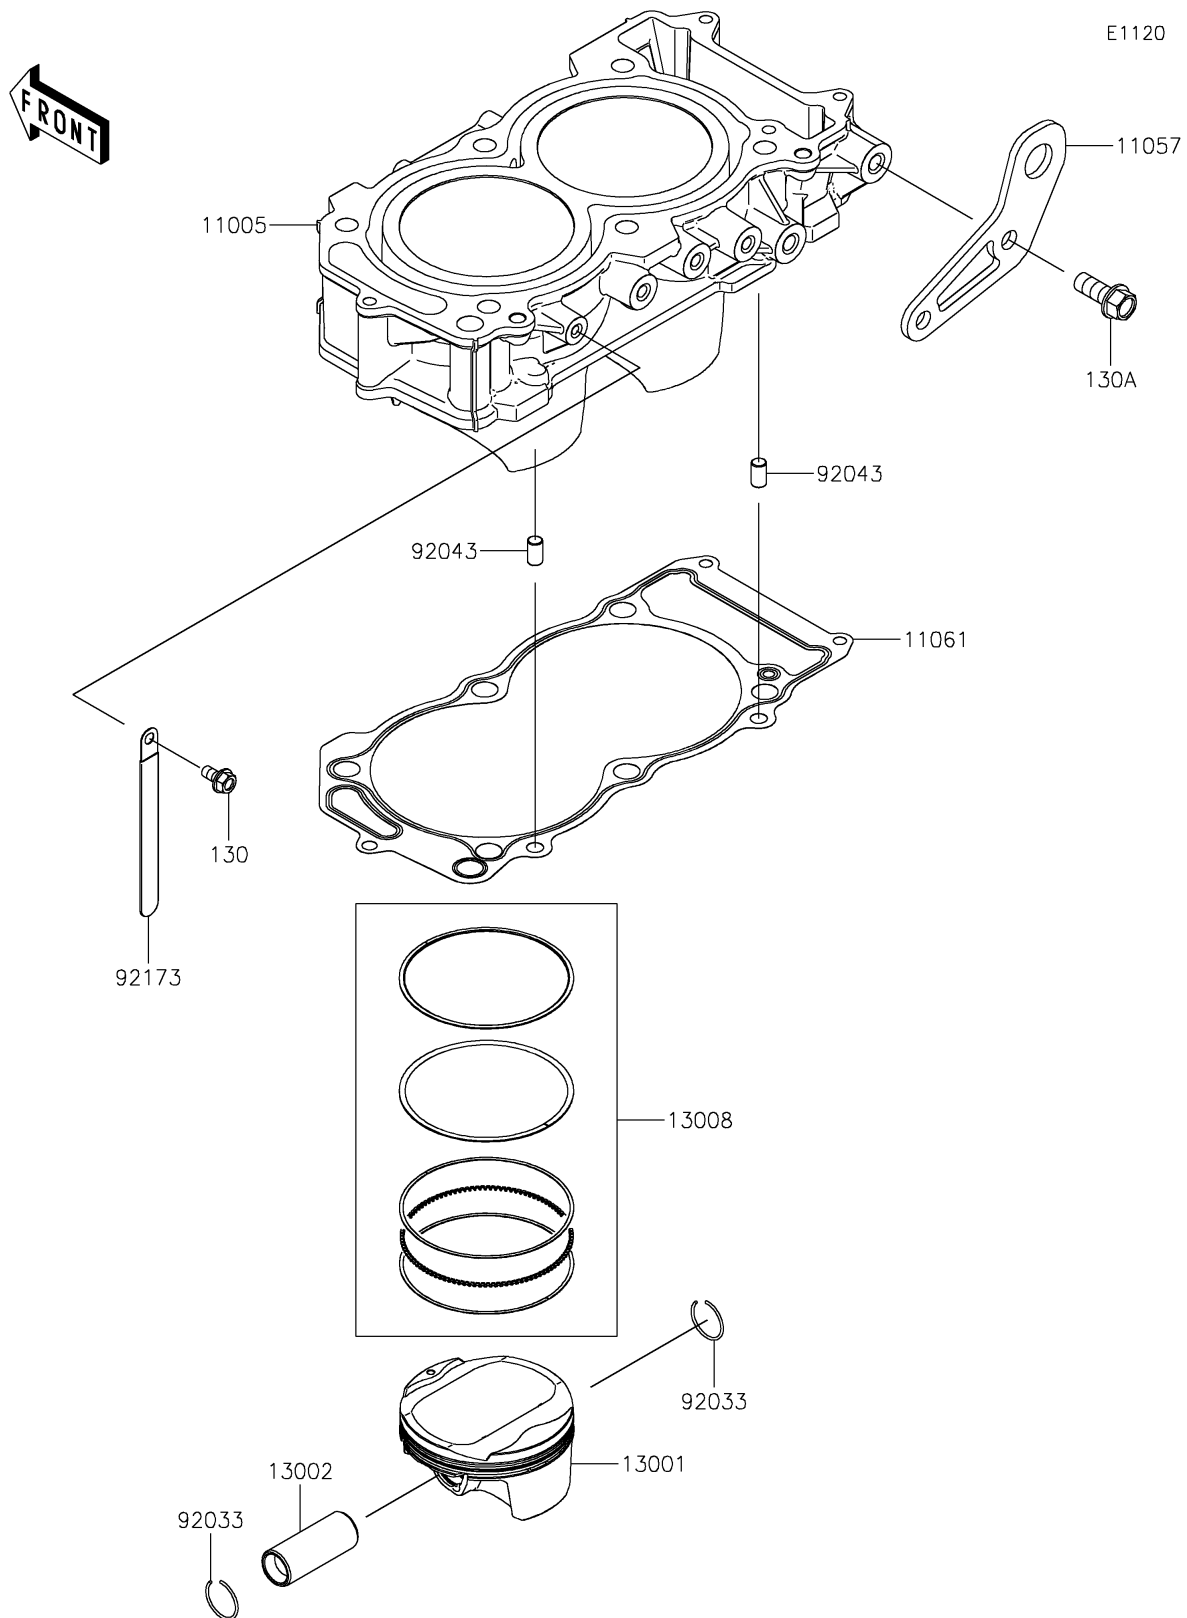

2025 Teryx KRX4 1000

PARTS DIAGRAM

Cylinder/Piston(s)

2025 Teryx KRX4 1000

PARTS LIST

Cylinder/Piston(s)

ITEM NAME	PART NUMBER	QUANTITY
CYLINDER-ENGINE (Ref # 11005)	11005-0695	1
BRACKET (Ref # 11057)	11057-2438	1
GASKET,CYLINDER BASE (Ref # 11061)	11061-1309	1
PISTON-ENGINE (Ref # 13001)	13001-0824	2
PIN-PISTON (Ref # 13002)	13002-0719	2
RING-SET-PISTON (Ref # 13008)	13008-0581	2
RING-SNAP (Ref # 92033)	92033-1188	4
PIN,8X14 (Ref # 92043)	92043-1567	2
CLAMP (Ref # 92173)	92173-0098	1
BOLT-FLANGED,6X12 (Ref # 130)	130BA0612	1
BOLT-FLANGED,10X25 (Ref # 130A)	130BA1025	2