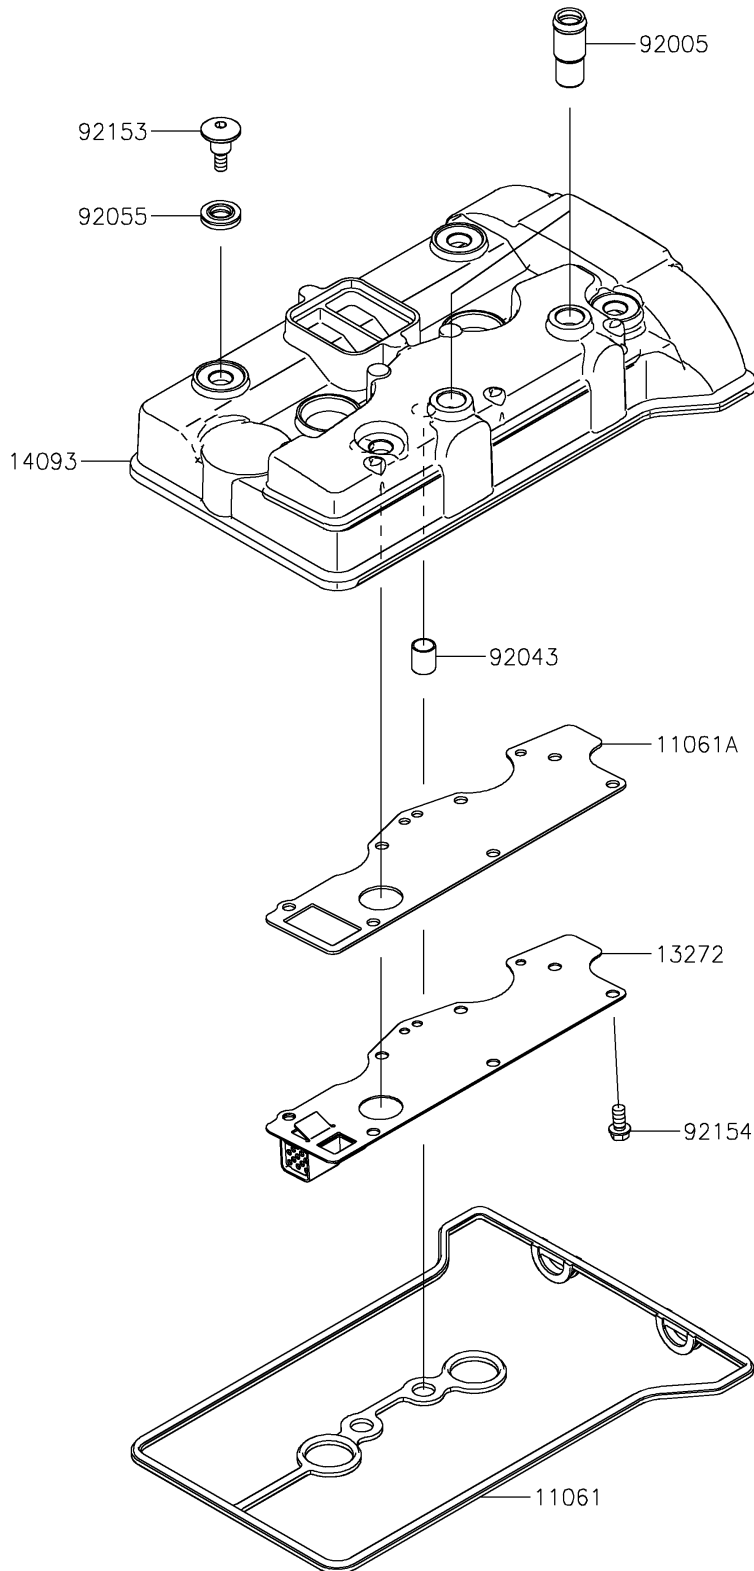

## PARTS DIAGRAM

### Cylinder Head Cover

E1112

## PARTS LIST

### Cylinder Head Cover

ITEM NAME	PART NUMBER	QUANTITY
GASKET,HEAD COVER (Ref # 11061)	11061-1313	1
GASKET,BREATHER PLATE (Ref # 11061A)	11061-1314	1
PLATE,BREATHER (Ref # 13272)	13272-2685	1
COVER,HEAD (Ref # 14093)	14093-0848	1
FITTING,BREATHER (Ref # 92005)	92005-0968	2
PIN,10.1X12X14 (Ref # 92043)	92043-4009	2
RING-O (Ref # 92055)	92055-0785	4
BOLT,SOCKET,6X22.5 (Ref # 92153)	92153-1779	4
BOLT,FLANGED-SMALL,6X12 (Ref # 92154)	92154-1888	7