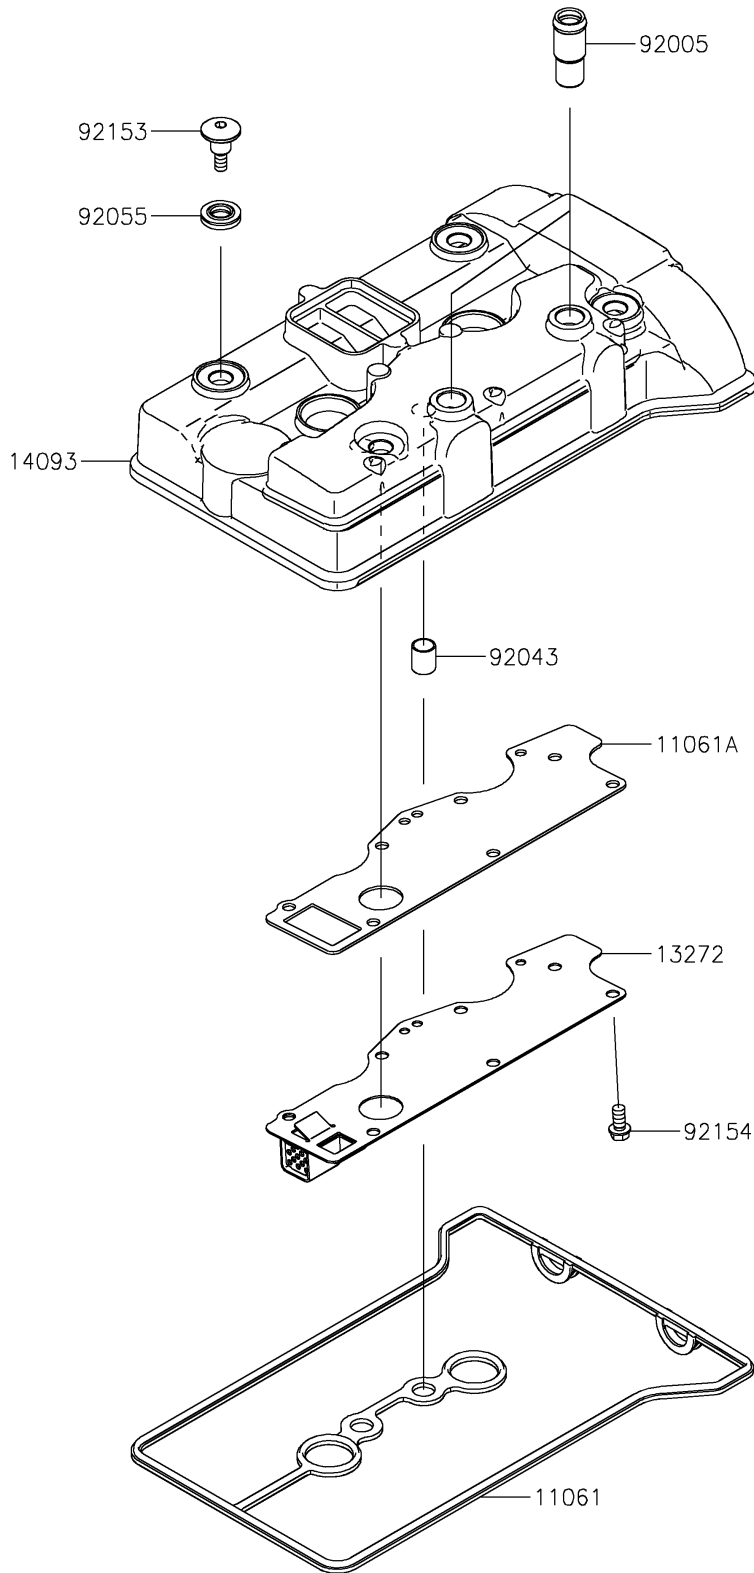

## PARTS DIAGRAM

### Cylinder Head Cover

E1112

## PARTS LIST

### Cylinder Head Cover

ITEM NAME	PART NUMBER	QUANTITY
GASKET,HEAD COVER (Ref # 11061)	11061-1313	1
GASKET,BREATHER PLATE (Ref # 11061A)	11061-1314	1
PLATE,BREATHER (Ref # 13272)	13272-2685	1
COVER,HEAD (Ref # 14093)	14093-0848	1
FITTING,BREATHER (Ref # 92005)	92005-0968	2
PIN,10.1X12X14 (Ref # 92043)	92043-4009	2
RING-O (Ref # 92055)	92055-0785	4
BOLT,SOCKET,6X22.5 (Ref # 92153)	92153-1779	4
BOLT,FLANGED-SMALL,6X12 (Ref # 92154)	92154-1888	7