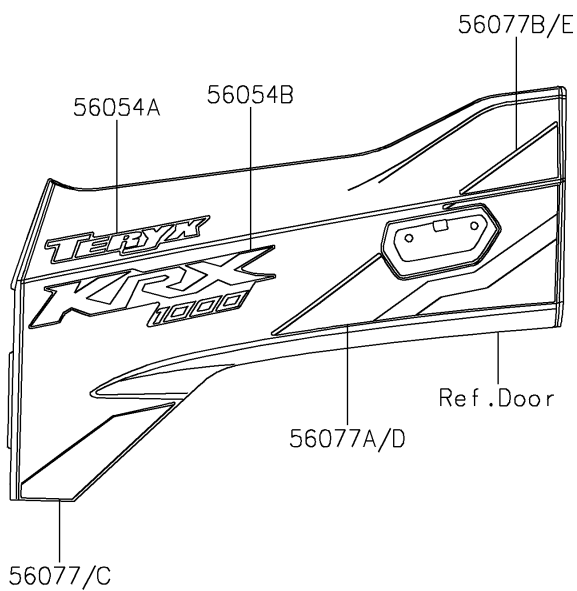

2026 Teryx KRX 1000

PARTS DIAGRAM

Decals(Gray)(ATFNN-AVFNL)

F2861C

2026 Teryx KRX 1000

PARTS LIST

Decals(Gray)(ATFNN-AVFNL)

ITEM NAME	PART NUMBER	QUANTITY
MARK,KAWASAKI (Ref # 56052)	56052-0928	1
MARK,RR FENDER,KAWASAKI (Ref # 56054)	56054-2605	2
MARK,DOOR COVER,TERYX (Ref # 56054A)	56054-4425	2
MARK,DOOR COVER,KRX1000 (Ref # 56054B)	56054-4426	2
PATTERN,DOOR COVER,LH,LWR (Ref # 56077)	56077-3847	1
PATTERN,DOOR COVER,LH,CNT (Ref # 56077A)	56077-3848	1
PATTERN,DOOR COVER,LH,UPP (Ref # 56077B)	56077-3849	1
PATTERN,DOOR COVER,RH,LWR (Ref # 56077C)	56077-3850	1
PATTERN,DOOR COVER,RH,CNT (Ref # 56077D)	56077-3851	1
PATTERN,DOOR COVER,RH,UPP (Ref # 56077E)	56077-3852	1
PATTERN,RR FENDER,LH,UPP (Ref # 56077F)	56077-3853	1
PATTERN,RR FENDER,LH,LWR (Ref # 56077G)	56077-3854	1
PATTERN,RR FENDER,RH,UPP (Ref # 56077H)	56077-3855	1
PATTERN,RR FENDER,RH,LWR (Ref # 56077I)	56077-3856	1