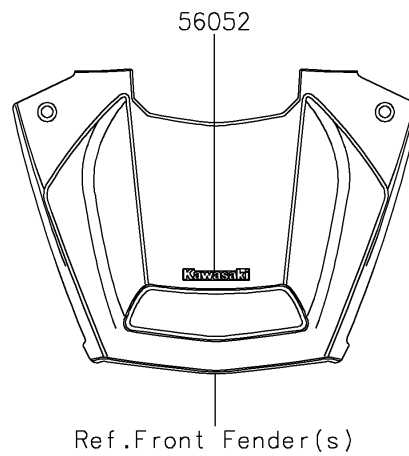

2026 Teryx KRX 1000

PARTS DIAGRAM

Decals(Gray)(ATFNN-AVFNL)

F2861C

2026 Teryx KRX 1000

PARTS LIST

Decals(Gray)(ATFNN-AVFNL)

ITEM NAME	PART NUMBER	QUANTITY
MARK,KAWASAKI (Ref # 56052)	56052-0928	1
MARK,RR FENDER,KAWASAKI (Ref # 56054)	56054-2605	2
MARK,DOOR COVER,TERYX (Ref # 56054A)	56054-4425	2
MARK,DOOR COVER,KRX1000 (Ref # 56054B)	56054-4426	2
PATTERN,DOOR COVER,LH,LWR (Ref # 56077)	56077-3847	1
PATTERN,DOOR COVER,LH,CNT (Ref # 56077A)	56077-3848	1
PATTERN,DOOR COVER,LH,UPP (Ref # 56077B)	56077-3849	1
PATTERN,DOOR COVER,RH,LWR (Ref # 56077C)	56077-3850	1
PATTERN,DOOR COVER,RH,CNT (Ref # 56077D)	56077-3851	1
PATTERN,DOOR COVER,RH,UPP (Ref # 56077E)	56077-3852	1
PATTERN,RR FENDER,LH,UPP (Ref # 56077F)	56077-3853	1
PATTERN,RR FENDER,LH,LWR (Ref # 56077G)	56077-3854	1
PATTERN,RR FENDER,RH,UPP (Ref # 56077H)	56077-3855	1
PATTERN,RR FENDER,RH,LWR (Ref # 56077I)	56077-3856	1