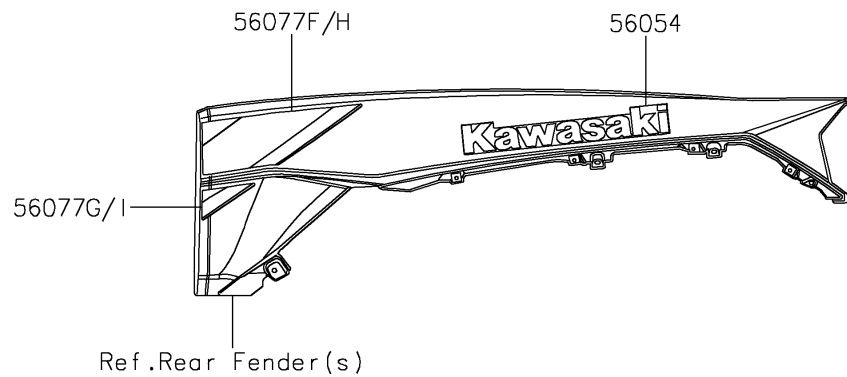

2026 Teryx KRX 1000

PARTS DIAGRAM

Decals(Gray)(ATFNN-AVFNL)

F2861C

2026 Teryx KRX 1000

PARTS LIST

Decals(Gray)(ATFNN-AVFNL)

ITEM NAME	PART NUMBER	QUANTITY
MARK,KAWASAKI (Ref # 56052)	56052-0928	1
MARK,RR FENDER,KAWASAKI (Ref # 56054)	56054-2605	2
MARK,DOOR COVER,TERYX (Ref # 56054A)	56054-4425	2
MARK,DOOR COVER,KRX1000 (Ref # 56054B)	56054-4426	2
PATTERN,DOOR COVER,LH,LWR (Ref # 56077)	56077-3847	1
PATTERN,DOOR COVER,LH,CNT (Ref # 56077A)	56077-3848	1
PATTERN,DOOR COVER,LH,UPP (Ref # 56077B)	56077-3849	1
PATTERN,DOOR COVER,RH,LWR (Ref # 56077C)	56077-3850	1
PATTERN,DOOR COVER,RH,CNT (Ref # 56077D)	56077-3851	1
PATTERN,DOOR COVER,RH,UPP (Ref # 56077E)	56077-3852	1
PATTERN,RR FENDER,LH,UPP (Ref # 56077F)	56077-3853	1
PATTERN,RR FENDER,LH,LWR (Ref # 56077G)	56077-3854	1
PATTERN,RR FENDER,RH,UPP (Ref # 56077H)	56077-3855	1
PATTERN,RR FENDER,RH,LWR (Ref # 56077I)	56077-3856	1