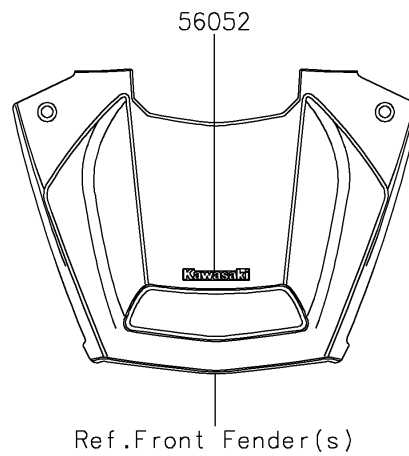

2026 TERYX KRX® 1000

PARTS DIAGRAM

Decals(Gray)(ATFNN-AVFNL)

F2861C

2026 TERYX KRX® 1000

PARTS LIST

Decals(Gray)(ATFNN-AVFNL)

ITEM NAME	PART NUMBER	QUANTITY
MARK,KAWASAKI (Ref # 56052)	56052-0928	1
MARK,RR FENDER,KAWASAKI (Ref # 56054)	56054-2605	2
MARK,DOOR COVER,TERYX (Ref # 56054A)	56054-4425	2
MARK,DOOR COVER,KRX1000 (Ref # 56054B)	56054-4426	2
PATTERN,DOOR COVER,LH,LWR (Ref # 56077)	56077-3847	1
PATTERN,DOOR COVER,LH,CNT (Ref # 56077A)	56077-3848	1
PATTERN,DOOR COVER,LH,UPP (Ref # 56077B)	56077-3849	1
PATTERN,DOOR COVER,RH,LWR (Ref # 56077C)	56077-3850	1
PATTERN,DOOR COVER,RH,CNT (Ref # 56077D)	56077-3851	1
PATTERN,DOOR COVER,RH,UPP (Ref # 56077E)	56077-3852	1
PATTERN,RR FENDER,LH,UPP (Ref # 56077F)	56077-3853	1
PATTERN,RR FENDER,LH,LWR (Ref # 56077G)	56077-3854	1
PATTERN,RR FENDER,RH,UPP (Ref # 56077H)	56077-3855	1
PATTERN,RR FENDER,RH,LWR (Ref # 56077I)	56077-3856	1