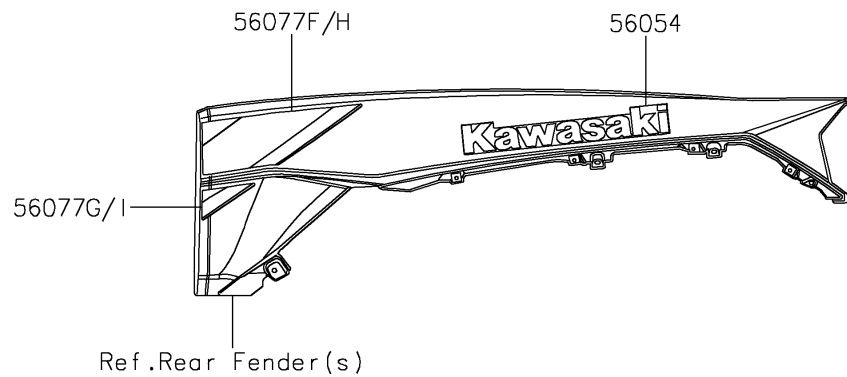

2026 TERYX KRX® 1000

PARTS DIAGRAM

Decals(Gray)(ATFNN-AVFNL)

F2861C

2026 TERYX KRX® 1000

PARTS LIST

Decals(Gray)(ATFNN-AVFNL)

ITEM NAME	PART NUMBER	QUANTITY
MARK,KAWASAKI (Ref # 56052)	56052-0928	1
MARK,RR FENDER,KAWASAKI (Ref # 56054)	56054-2605	2
MARK,DOOR COVER,TERYX (Ref # 56054A)	56054-4425	2
MARK,DOOR COVER,KRX1000 (Ref # 56054B)	56054-4426	2
PATTERN,DOOR COVER,LH,LWR (Ref # 56077)	56077-3847	1
PATTERN,DOOR COVER,LH,CNT (Ref # 56077A)	56077-3848	1
PATTERN,DOOR COVER,LH,UPP (Ref # 56077B)	56077-3849	1
PATTERN,DOOR COVER,RH,LWR (Ref # 56077C)	56077-3850	1
PATTERN,DOOR COVER,RH,CNT (Ref # 56077D)	56077-3851	1
PATTERN,DOOR COVER,RH,UPP (Ref # 56077E)	56077-3852	1
PATTERN,RR FENDER,LH,UPP (Ref # 56077F)	56077-3853	1
PATTERN,RR FENDER,LH,LWR (Ref # 56077G)	56077-3854	1
PATTERN,RR FENDER,RH,UPP (Ref # 56077H)	56077-3855	1
PATTERN,RR FENDER,RH,LWR (Ref # 56077I)	56077-3856	1