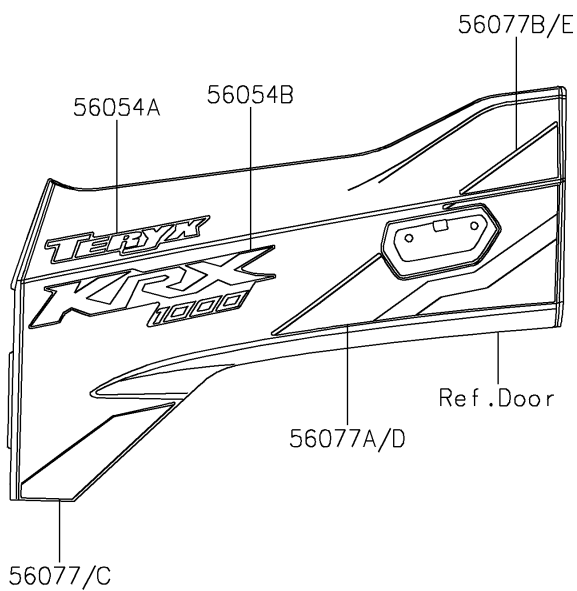

2026 TERYX KRX® 1000

PARTS DIAGRAM

Decals(Gray)(ATFNN-AVFNL)

F2861C

2026 TERYX KRX® 1000

PARTS LIST

Decals(Gray)(ATFNN-AVFNL)

ITEM NAME	PART NUMBER	QUANTITY
MARK,KAWASAKI (Ref # 56052)	56052-0928	1
MARK,RR FENDER,KAWASAKI (Ref # 56054)	56054-2605	2
MARK,DOOR COVER,TERYX (Ref # 56054A)	56054-4425	2
MARK,DOOR COVER,KRX1000 (Ref # 56054B)	56054-4426	2
PATTERN,DOOR COVER,LH,LWR (Ref # 56077)	56077-3847	1
PATTERN,DOOR COVER,LH,CNT (Ref # 56077A)	56077-3848	1
PATTERN,DOOR COVER,LH,UPP (Ref # 56077B)	56077-3849	1
PATTERN,DOOR COVER,RH,LWR (Ref # 56077C)	56077-3850	1
PATTERN,DOOR COVER,RH,CNT (Ref # 56077D)	56077-3851	1
PATTERN,DOOR COVER,RH,UPP (Ref # 56077E)	56077-3852	1
PATTERN,RR FENDER,LH,UPP (Ref # 56077F)	56077-3853	1
PATTERN,RR FENDER,LH,LWR (Ref # 56077G)	56077-3854	1
PATTERN,RR FENDER,RH,UPP (Ref # 56077H)	56077-3855	1
PATTERN,RR FENDER,RH,LWR (Ref # 56077I)	56077-3856	1