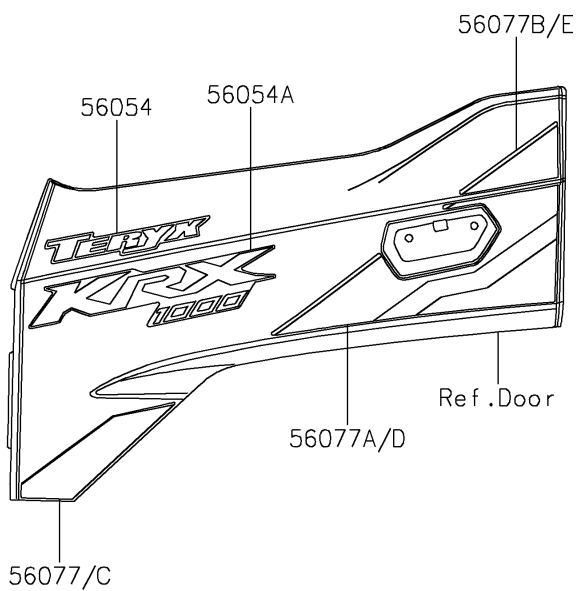

2026 Teryx KRX 1000

PARTS DIAGRAM

Decals(Blue)(ATFNN-AVFNL)

Kawasaki

Let the Good Times Roll®

F2861B

Ref. Front Fender(s)

2026 Teryx KRX 1000

PARTS LIST

Decals(Blue)(ATFNN-AVFNL)

ITEM NAME	PART NUMBER	QUANTITY
MARK,KAWASAKI (Ref # 56052)	56052-0928	1
MARK,DOOR COVER,TERYX (Ref # 56054)	56054-4425	2
MARK,DOOR COVER,KRX1000 (Ref # 56054A)	56054-4426	2
MARK,RR FENDER,KAWASAKI (Ref # 56054B)	56054-4427	2
PATTERN,DOOR COVER,LH,LWR (Ref # 56077)	56077-3835	1
PATTERN,DOOR COVER,LH,CNT (Ref # 56077A)	56077-3836	1
PATTERN,DOOR COVER,LH,UPP (Ref # 56077B)	56077-3837	1
PATTERN,DOOR COVER,RH,LWR (Ref # 56077C)	56077-3838	1
PATTERN,DOOR COVER,RH,CNT (Ref # 56077D)	56077-3839	1
PATTERN,DOOR COVER,RH,UPP (Ref # 56077E)	56077-3840	1
PATTERN,RR FENDER,LH,UPP (Ref # 56077F)	56077-3841	1
PATTERN,RR FENDER,LH,LWR (Ref # 56077G)	56077-3842	1
PATTERN,RR FENDER,RH,UPP (Ref # 56077H)	56077-3843	1
PATTERN,RR FENDER,RH,LWR (Ref # 56077I)	56077-3844	1