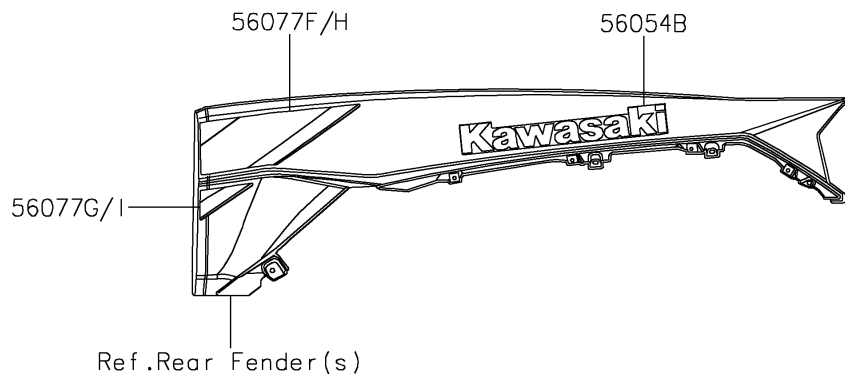

2026 Teryx KRX 1000

PARTS DIAGRAM

Decals(Blue)(ATFNN-AVFNL)

Kawasaki

Let the Good Times Roll®

F2861B

Ref. Front Fender(s)

2026 Teryx KRX 1000