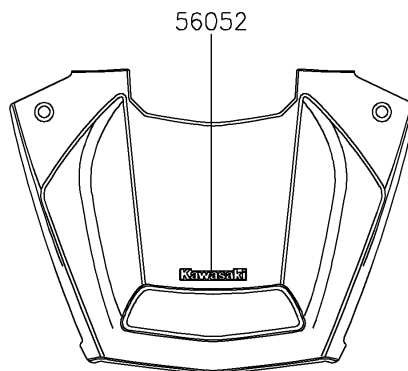

2026 Teryx KRX 1000

PARTS DIAGRAM

Decals(Blue)(ATFNN-AVFNL)

Kawasaki

Let the Good Times Roll®

F2861B

Ref. Front Fender(s)

2026 Teryx KRX 1000

PARTS LIST

Decals(Blue)(ATFNN-AVFNL)

ITEM NAME	PART NUMBER	QUANTITY
MARK,KAWASAKI (Ref # 56052)	56052-0928	1
MARK,DOOR COVER,TERYX (Ref # 56054)	56054-4425	2
MARK,DOOR COVER,KRX1000 (Ref # 56054A)	56054-4426	2
MARK,RR FENDER,KAWASAKI (Ref # 56054B)	56054-4427	2
PATTERN,DOOR COVER,LH,LWR (Ref # 56077)	56077-3835	1
PATTERN,DOOR COVER,LH,CNT (Ref # 56077A)	56077-3836	1
PATTERN,DOOR COVER,LH,UPP (Ref # 56077B)	56077-3837	1
PATTERN,DOOR COVER,RH,LWR (Ref # 56077C)	56077-3838	1
PATTERN,DOOR COVER,RH,CNT (Ref # 56077D)	56077-3839	1
PATTERN,DOOR COVER,RH,UPP (Ref # 56077E)	56077-3840	1
PATTERN,RR FENDER,LH,UPP (Ref # 56077F)	56077-3841	1
PATTERN,RR FENDER,LH,LWR (Ref # 56077G)	56077-3842	1
PATTERN,RR FENDER,RH,UPP (Ref # 56077H)	56077-3843	1
PATTERN,RR FENDER,RH,LWR (Ref # 56077I)	56077-3844	1