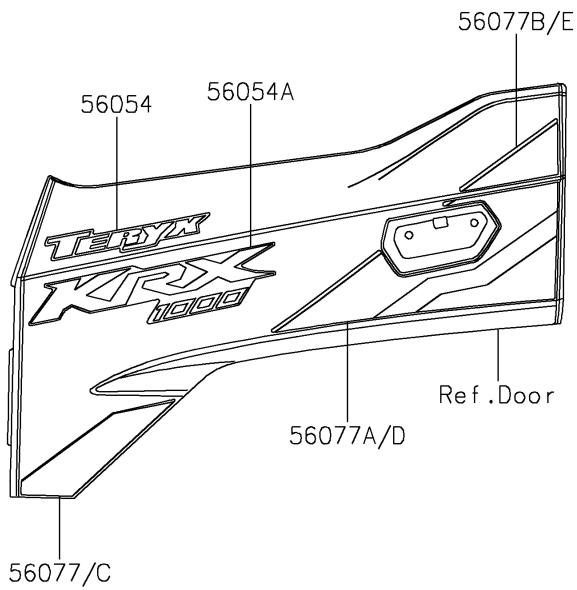

2026 TERYX KRX® 1000

PARTS DIAGRAM

Decals(Blue)(ATFNN-AVFNL)

F2861B

2026 TERYX KRX® 1000

PARTS LIST

Decals(Blue)(ATFNN-AVFNL)

ITEM NAME	PART NUMBER	QUANTITY
MARK,KAWASAKI (Ref # 56052)	56052-0928	1
MARK,DOOR COVER,TERYX (Ref # 56054)	56054-4425	2
MARK,DOOR COVER,KRX1000 (Ref # 56054A)	56054-4426	2
MARK,RR FENDER,KAWASAKI (Ref # 56054B)	56054-4427	2
PATTERN,DOOR COVER,LH,LWR (Ref # 56077)	56077-3835	1
PATTERN,DOOR COVER,LH,CNT (Ref # 56077A)	56077-3836	1
PATTERN,DOOR COVER,LH,UPP (Ref # 56077B)	56077-3837	1
PATTERN,DOOR COVER,RH,LWR (Ref # 56077C)	56077-3838	1
PATTERN,DOOR COVER,RH,CNT (Ref # 56077D)	56077-3839	1
PATTERN,DOOR COVER,RH,UPP (Ref # 56077E)	56077-3840	1
PATTERN,RR FENDER,LH,UPP (Ref # 56077F)	56077-3841	1
PATTERN,RR FENDER,LH,LWR (Ref # 56077G)	56077-3842	1
PATTERN,RR FENDER,RH,UPP (Ref # 56077H)	56077-3843	1
PATTERN,RR FENDER,RH,LWR (Ref # 56077I)	56077-3844	1