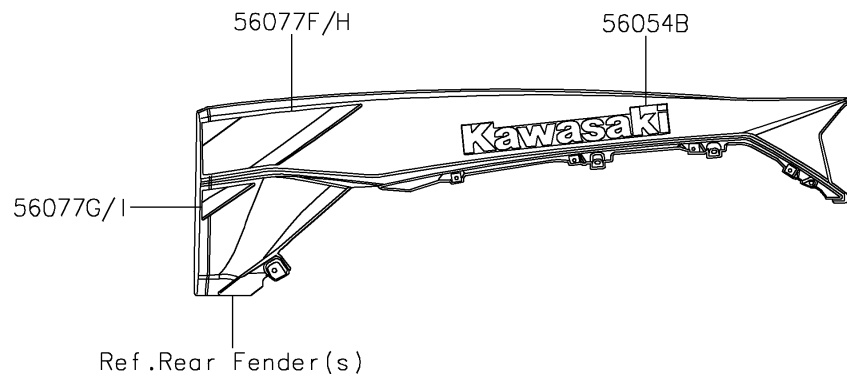

2026 TERYX KRX® 1000

PARTS DIAGRAM

Decals(Blue)(ATFNN-AVFNL)

F2861B

2026 TERYX KRX® 1000

PARTS LIST

Decals(Blue)(ATFNN-AVFNL)

ITEM NAME	PART NUMBER	QUANTITY
MARK,KAWASAKI (Ref # 56052)	56052-0928	1
MARK,DOOR COVER,TERYX (Ref # 56054)	56054-4425	2
MARK,DOOR COVER,KRX1000 (Ref # 56054A)	56054-4426	2
MARK,RR FENDER,KAWASAKI (Ref # 56054B)	56054-4427	2
PATTERN,DOOR COVER,LH,LWR (Ref # 56077)	56077-3835	1
PATTERN,DOOR COVER,LH,CNT (Ref # 56077A)	56077-3836	1
PATTERN,DOOR COVER,LH,UPP (Ref # 56077B)	56077-3837	1
PATTERN,DOOR COVER,RH,LWR (Ref # 56077C)	56077-3838	1
PATTERN,DOOR COVER,RH,CNT (Ref # 56077D)	56077-3839	1
PATTERN,DOOR COVER,RH,UPP (Ref # 56077E)	56077-3840	1
PATTERN,RR FENDER,LH,UPP (Ref # 56077F)	56077-3841	1
PATTERN,RR FENDER,LH,LWR (Ref # 56077G)	56077-3842	1
PATTERN,RR FENDER,RH,UPP (Ref # 56077H)	56077-3843	1
PATTERN,RR FENDER,RH,LWR (Ref # 56077I)	56077-3844	1