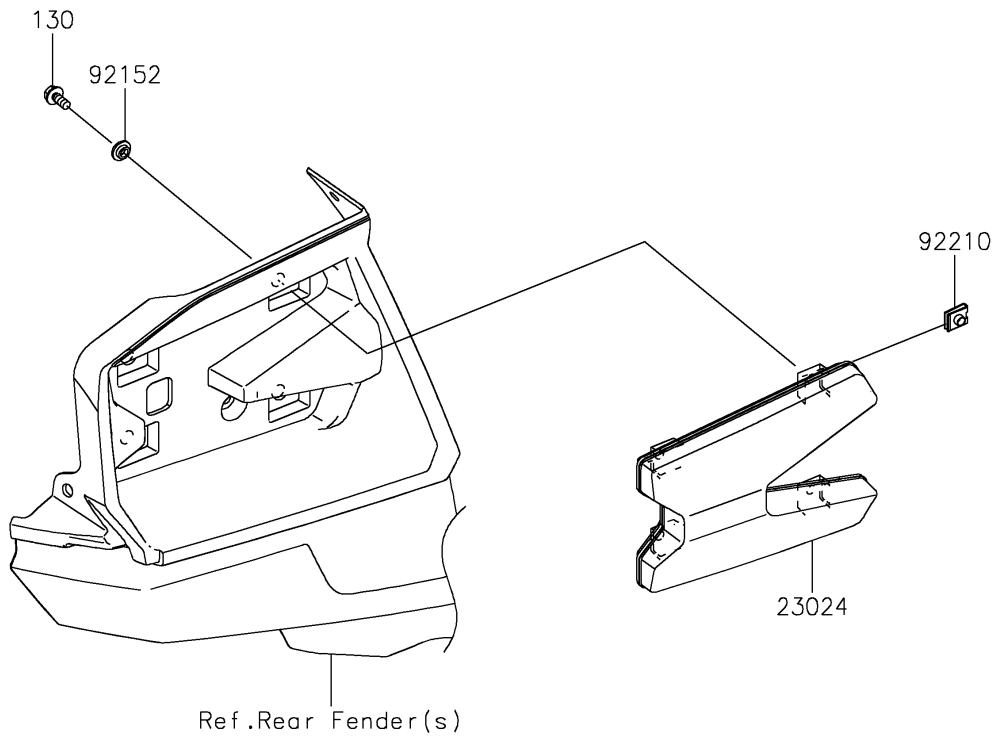

2026 TERYX KRX® 1000

PARTS DIAGRAM

Taillight(s)

F2720

2026 TERYX KRX[®] 1000

PARTS LIST

Taillight(s)

ITEM NAME	PART NUMBER	QUANTITY
LAMP-ASSY-TAIL,LED (Ref # 23024)	23024-0015	2
COLLAR,6.3X9.5X4.1 (Ref # 92152)	92152-1571	8
NUT (Ref # 92210)	92210-1125	8
BOLT-FLANGED,6X14 (Ref # 130)	130BA0614	8