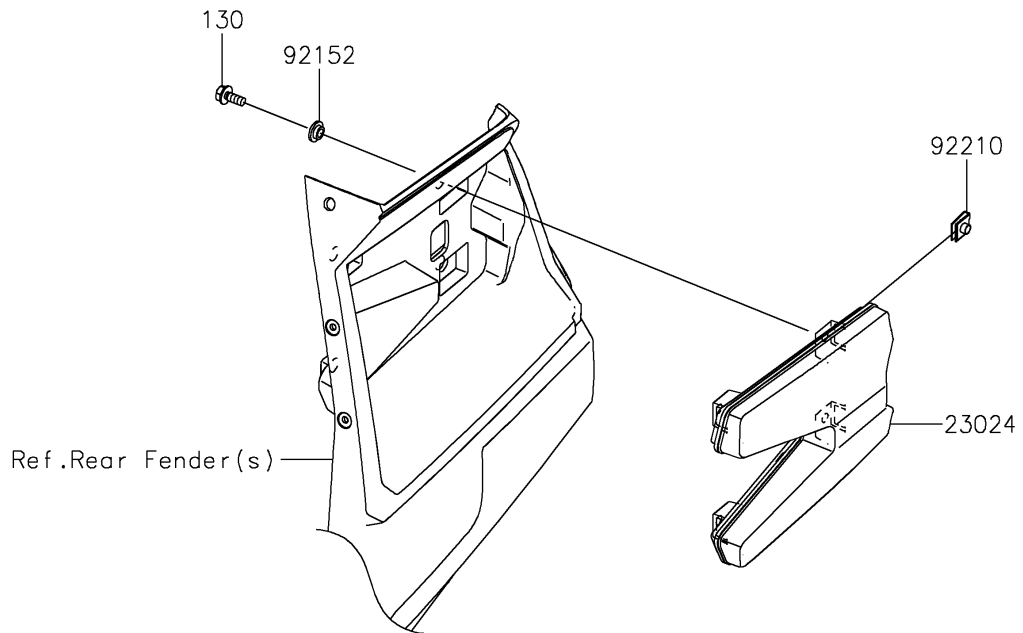

2026 TERYX KRX® 1000

PARTS DIAGRAM

Taillight(s)

F2720

2026 TERYX KRX[®] 1000

PARTS LIST

Taillight(s)

ITEM NAME	PART NUMBER	QUANTITY
LAMP-ASSY-TAIL,LED (Ref # 23024)	23024-0015	2
COLLAR,6.3X9.5X4.1 (Ref # 92152)	92152-1571	8
NUT (Ref # 92210)	92210-1125	8
BOLT-FLANGED,6X14 (Ref # 130)	130BA0614	8