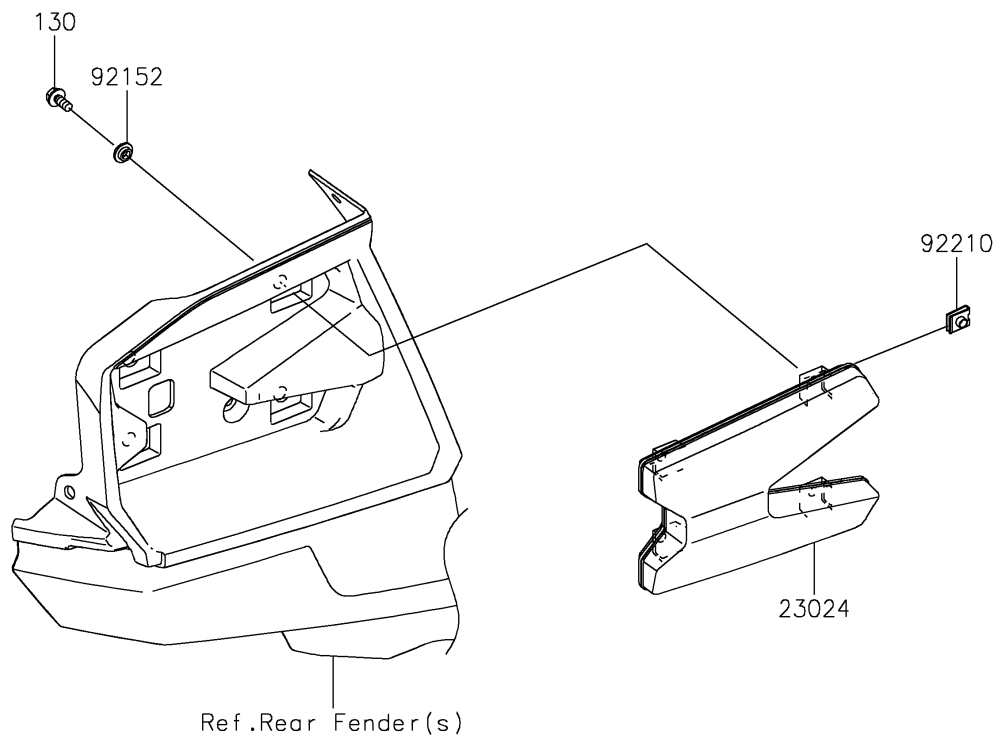

2025 Teryx KRX 1000

PARTS DIAGRAM

Taillight(s)

F2720

2025 Teryx KRX 1000

PARTS LIST

Taillight(s)

ITEM NAME	PART NUMBER	QUANTITY
LAMP-ASSY-TAIL,LED (Ref # 23024)	23024-0015	2
COLLAR,6.3X9.5X4.1 (Ref # 92152)	92152-1571	8
NUT (Ref # 92210)	92210-1125	8
BOLT-FLANGED,6X14 (Ref # 130)	130BA0614	8