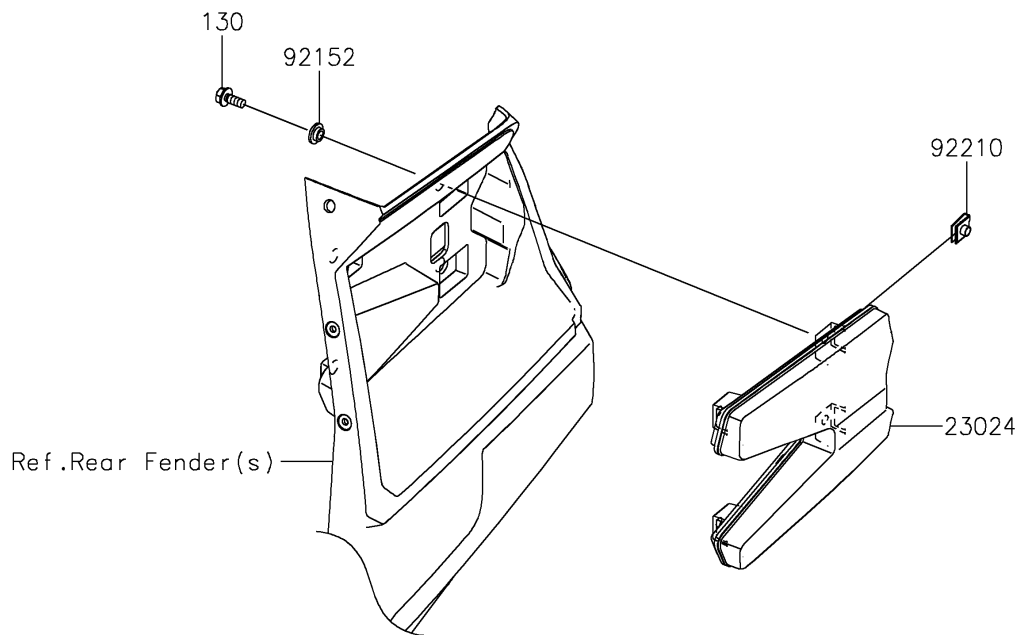

2025 Teryx KRX 1000

PARTS DIAGRAM

Taillight(s)

F2720

2025 Teryx KRX 1000

PARTS LIST

Taillight(s)

ITEM NAME	PART NUMBER	QUANTITY
LAMP-ASSY-TAIL,LED (Ref # 23024)	23024-0015	2
COLLAR,6.3X9.5X4.1 (Ref # 92152)	92152-1571	8
NUT (Ref # 92210)	92210-1125	8
BOLT-FLANGED,6X14 (Ref # 130)	130BA0614	8