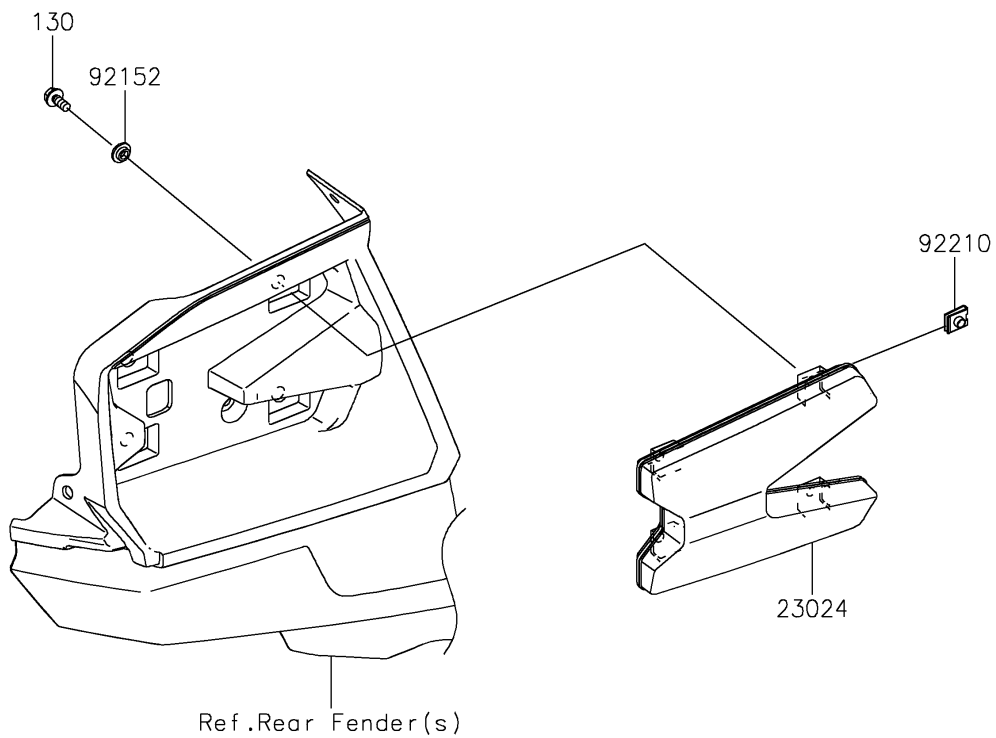

2025 TERYX KRX® 1000

PARTS DIAGRAM

Taillight(s)

F2720

2025 TERYX KRX[®] 1000

PARTS LIST

Taillight(s)

ITEM NAME	PART NUMBER	QUANTITY
LAMP-ASSY-TAIL,LED (Ref # 23024)	23024-0015	2
COLLAR,6.3X9.5X4.1 (Ref # 92152)	92152-1571	8
NUT (Ref # 92210)	92210-1125	8
BOLT-FLANGED,6X14 (Ref # 130)	130BA0614	8