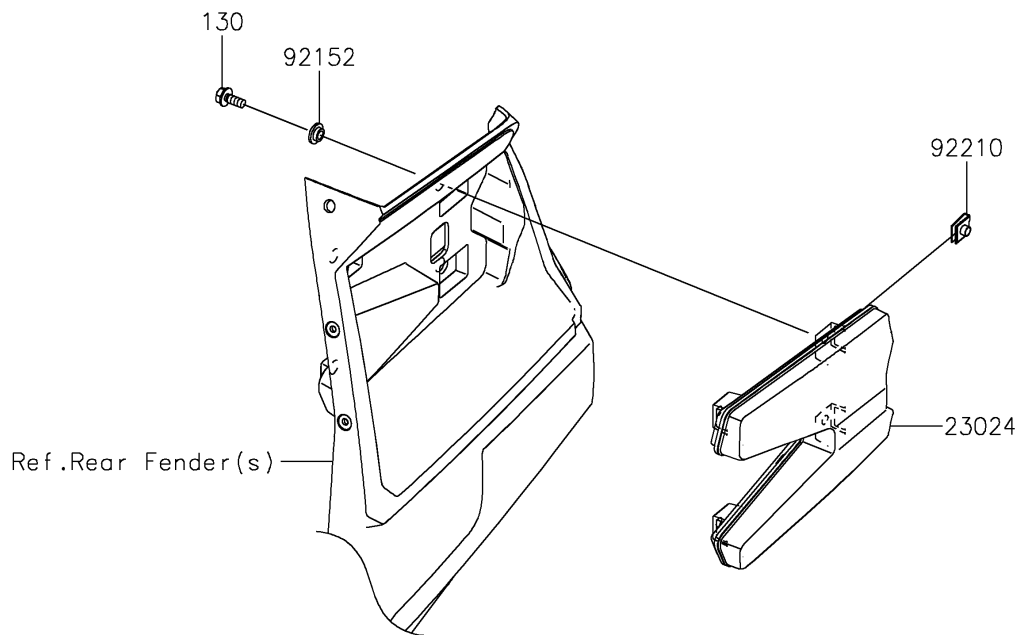

2025 TERYX KRX® 1000

PARTS DIAGRAM

Taillight(s)

F2720

2025 TERYX KRX[®] 1000

PARTS LIST

Taillight(s)

ITEM NAME	PART NUMBER	QUANTITY
LAMP-ASSY-TAIL,LED (Ref # 23024)	23024-0015	2
COLLAR,6.3X9.5X4.1 (Ref # 92152)	92152-1571	8
NUT (Ref # 92210)	92210-1125	8
BOLT-FLANGED,6X14 (Ref # 130)	130BA0614	8