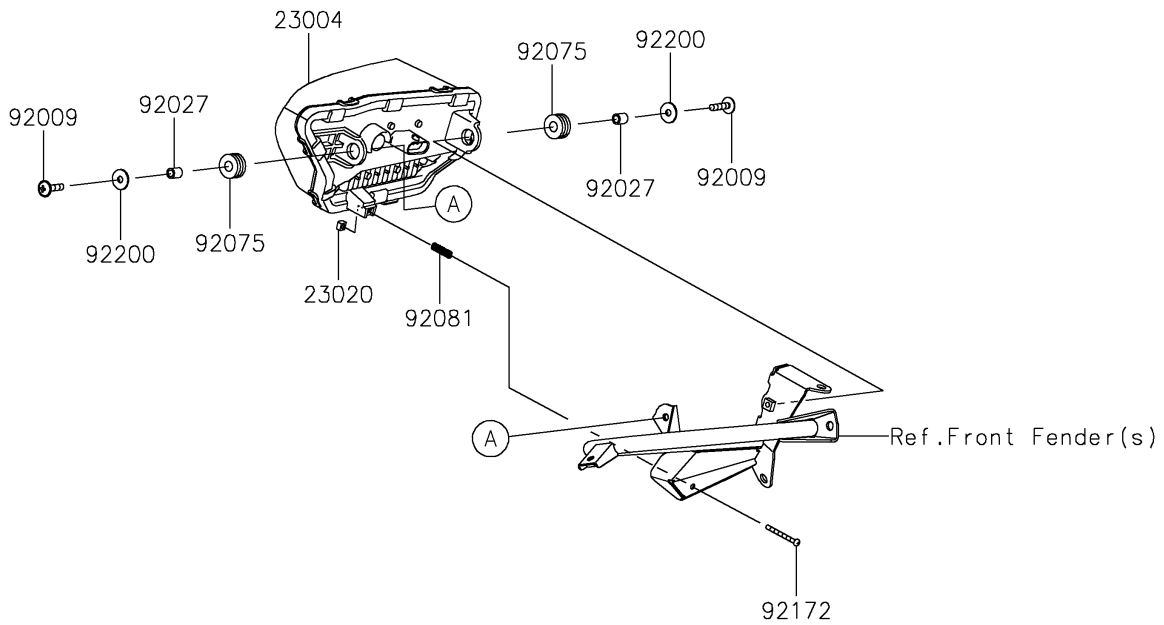

2026 Teryx KRX 1000

PARTS DIAGRAM

Headlight(s)

F2710

2026 Teryx KRX 1000

PARTS LIST

Headlight(s)

ITEM NAME	PART NUMBER	QUANTITY
LAMP-HEAD,LH,LED (Ref # 23004)	23004-0429	1
LAMP-HEAD,RH,LED (Ref # 23004A)	23004-0430	1
NUT,4MM,FOCUS ADJUST (Ref # 23020)	23020-018	2
SCREW,6X22,BLACK (Ref # 92009)	92009-1256	4
COLLAR,6.8X10X12 (Ref # 92027)	92027-162	4
DAMPER,10X24X12 (Ref # 92075)	92075-1690	4
SPRING,FOCUS ADJUST (Ref # 92081)	92081-1896	2
SCREW,4X40 (Ref # 92172)	92172-1092	2
WASHER,6.5X20X1.6 (Ref # 92200)	92200-0283	4