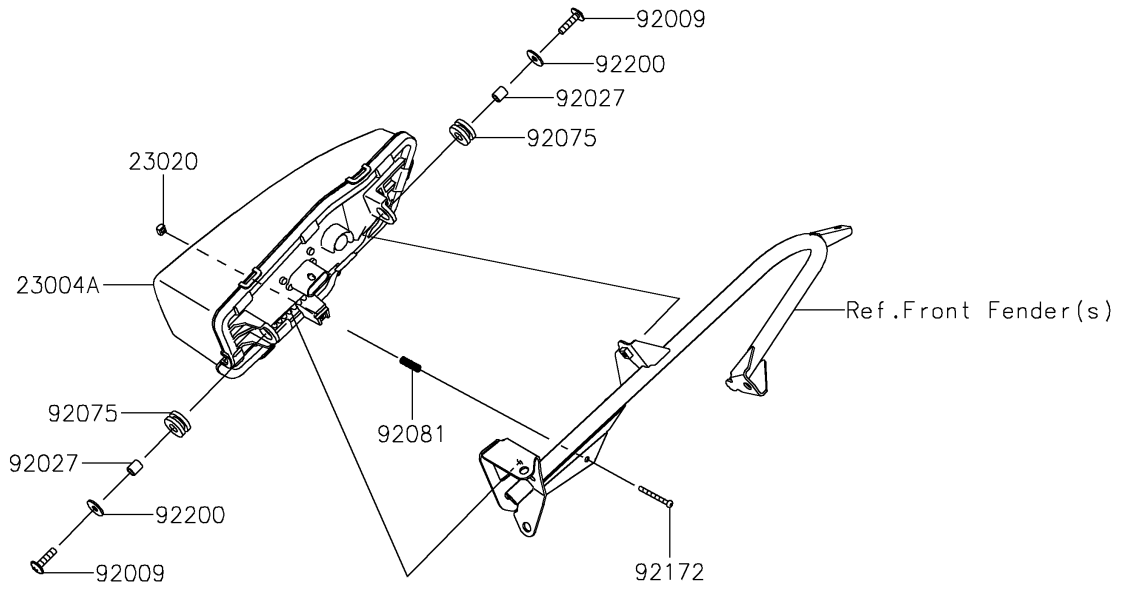

2026 Teryx KRX 1000

PARTS DIAGRAM

Headlight(s)

F2710

2026 Teryx KRX 1000

PARTS LIST

Headlight(s)

ITEM NAME	PART NUMBER	QUANTITY
LAMP-HEAD,LH,LED (Ref # 23004)	23004-0429	1
LAMP-HEAD,RH,LED (Ref # 23004A)	23004-0430	1
NUT,4MM,FOCUS ADJUST (Ref # 23020)	23020-018	2
SCREW,6X22,BLACK (Ref # 92009)	92009-1256	4
COLLAR,6.8X10X12 (Ref # 92027)	92027-162	4
DAMPER,10X24X12 (Ref # 92075)	92075-1690	4
SPRING,FOCUS ADJUST (Ref # 92081)	92081-1896	2
SCREW,4X40 (Ref # 92172)	92172-1092	2
WASHER,6.5X20X1.6 (Ref # 92200)	92200-0283	4