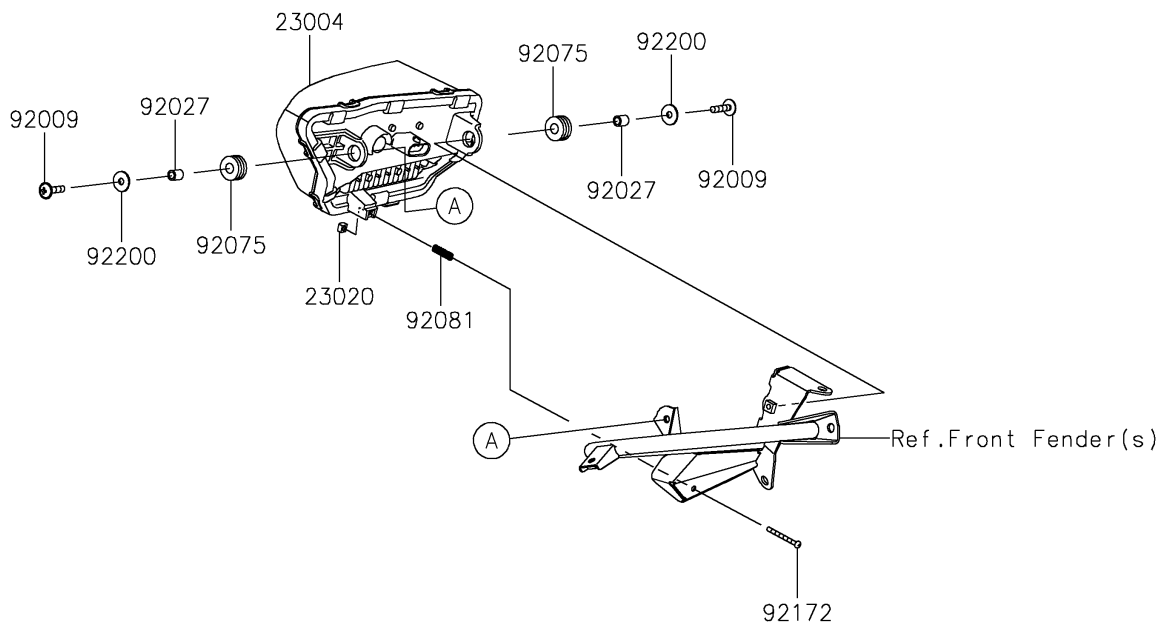

2026 TERYX KRX® 1000

PARTS DIAGRAM

Headlight(s)

F2710

2026 TERYX KRX[®] 1000

PARTS LIST

Headlight(s)

ITEM NAME	PART NUMBER	QUANTITY
LAMP-HEAD,LH,LED (Ref # 23004)	23004-0429	1
LAMP-HEAD,RH,LED (Ref # 23004A)	23004-0430	1
NUT,4MM,FOCUS ADJUST (Ref # 23020)	23020-018	2
SCREW,6X22,BLACK (Ref # 92009)	92009-1256	4
COLLAR,6.8X10X12 (Ref # 92027)	92027-162	4
DAMPER,10X24X12 (Ref # 92075)	92075-1690	4
SPRING,FOCUS ADJUST (Ref # 92081)	92081-1896	2
SCREW,4X40 (Ref # 92172)	92172-1092	2
WASHER,6.5X20X1.6 (Ref # 92200)	92200-0283	4