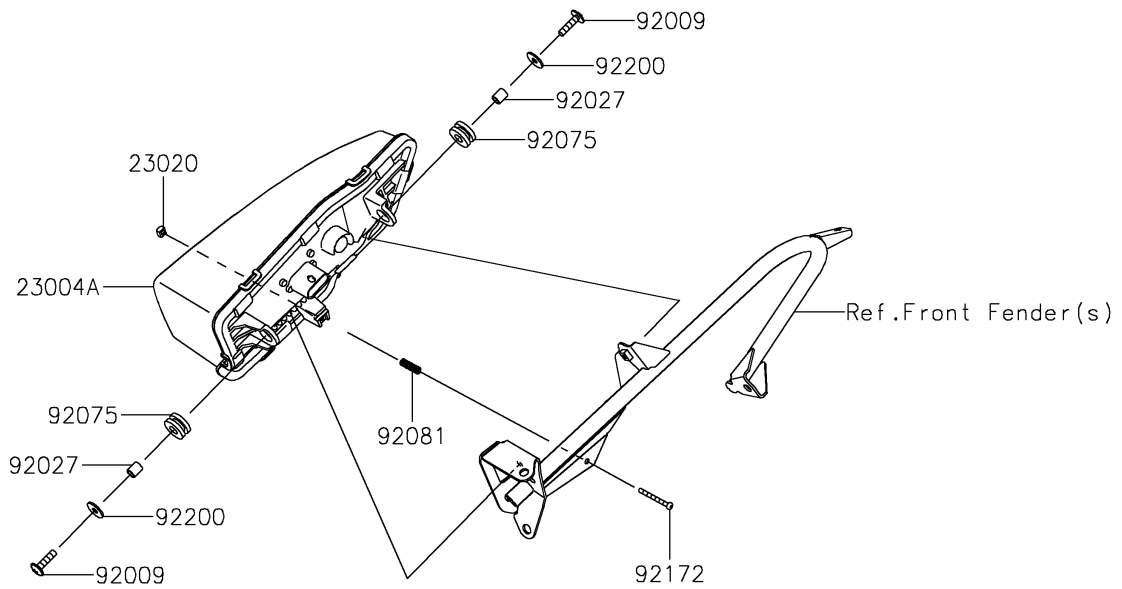

2026 TERYX KRX® 1000

PARTS DIAGRAM

Headlight(s)

F2710

2026 TERYX KRX[®] 1000

PARTS LIST

Headlight(s)

ITEM NAME	PART NUMBER	QUANTITY
LAMP-HEAD,LH,LED (Ref # 23004)	23004-0429	1
LAMP-HEAD,RH,LED (Ref # 23004A)	23004-0430	1
NUT,4MM,FOCUS ADJUST (Ref # 23020)	23020-018	2
SCREW,6X22,BLACK (Ref # 92009)	92009-1256	4
COLLAR,6.8X10X12 (Ref # 92027)	92027-162	4
DAMPER,10X24X12 (Ref # 92075)	92075-1690	4
SPRING,FOCUS ADJUST (Ref # 92081)	92081-1896	2
SCREW,4X40 (Ref # 92172)	92172-1092	2
WASHER,6.5X20X1.6 (Ref # 92200)	92200-0283	4