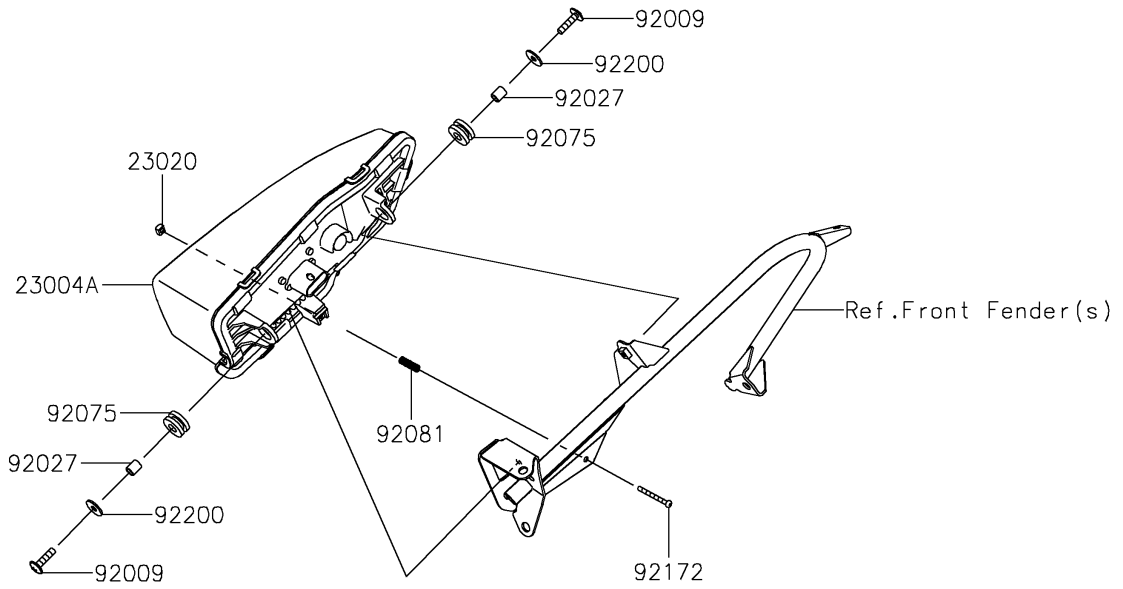

2025 Teryx KRX 1000

PARTS DIAGRAM

Headlight(s)

F2710

2025 Teryx KRX 1000

PARTS LIST

Headlight(s)

ITEM NAME	PART NUMBER	QUANTITY
LAMP-HEAD,LH,LED (Ref # 23004)	23004-0429	1
LAMP-HEAD,RH,LED (Ref # 23004A)	23004-0430	1
NUT,4MM,FOCUS ADJUST (Ref # 23020)	23020-018	2
SCREW,6X22,BLACK (Ref # 92009)	92009-1256	4
COLLAR,6.8X10X12 (Ref # 92027)	92027-162	4
DAMPER,10X24X12 (Ref # 92075)	92075-1690	4
SPRING,FOCUS ADJUST (Ref # 92081)	92081-1896	2
SCREW,4X40 (Ref # 92172)	92172-1092	2
WASHER,6.5X20X1.6 (Ref # 92200)	92200-0283	4