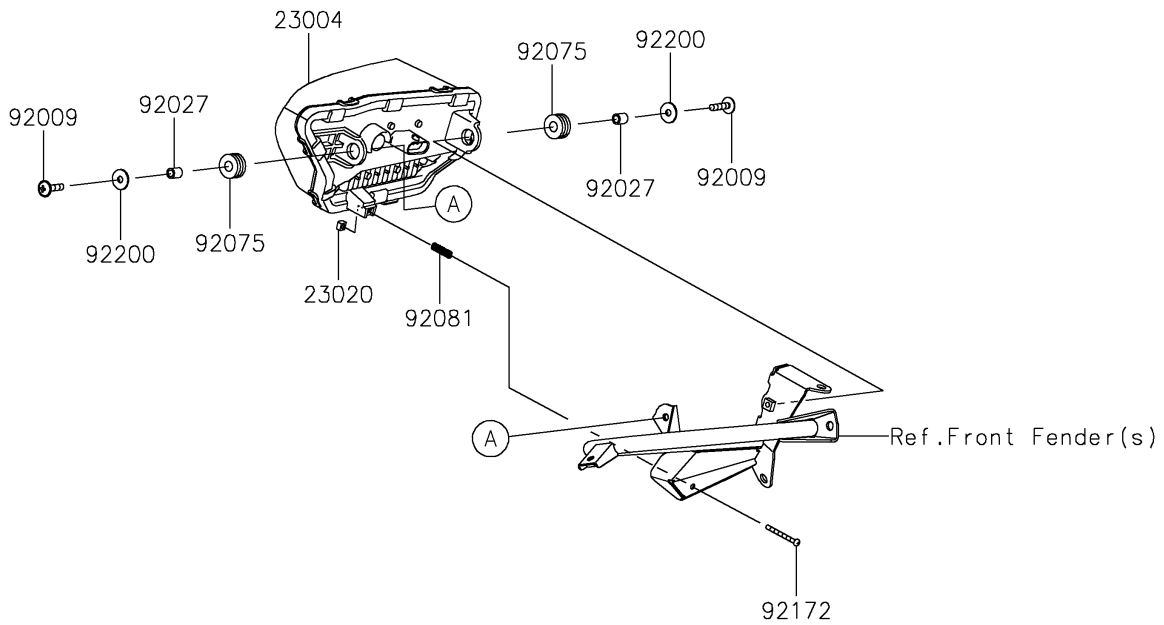

2025 Teryx KRX 1000

PARTS DIAGRAM

Headlight(s)

F2710

2025 Teryx KRX 1000

PARTS LIST

Headlight(s)

ITEM NAME	PART NUMBER	QUANTITY
LAMP-HEAD,LH,LED (Ref # 23004)	23004-0429	1
LAMP-HEAD,RH,LED (Ref # 23004A)	23004-0430	1
NUT,4MM,FOCUS ADJUST (Ref # 23020)	23020-018	2
SCREW,6X22,BLACK (Ref # 92009)	92009-1256	4
COLLAR,6.8X10X12 (Ref # 92027)	92027-162	4
DAMPER,10X24X12 (Ref # 92075)	92075-1690	4
SPRING,FOCUS ADJUST (Ref # 92081)	92081-1896	2
SCREW,4X40 (Ref # 92172)	92172-1092	2
WASHER,6.5X20X1.6 (Ref # 92200)	92200-0283	4