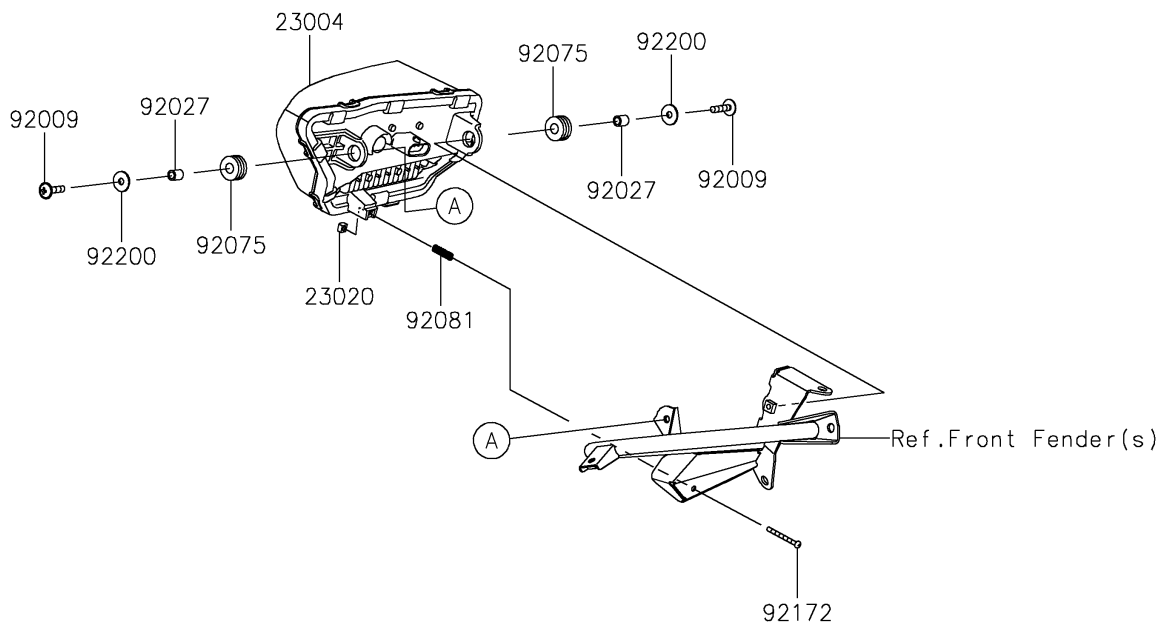

2025 TERYX KRX® 1000

PARTS DIAGRAM

Headlight(s)

F2710