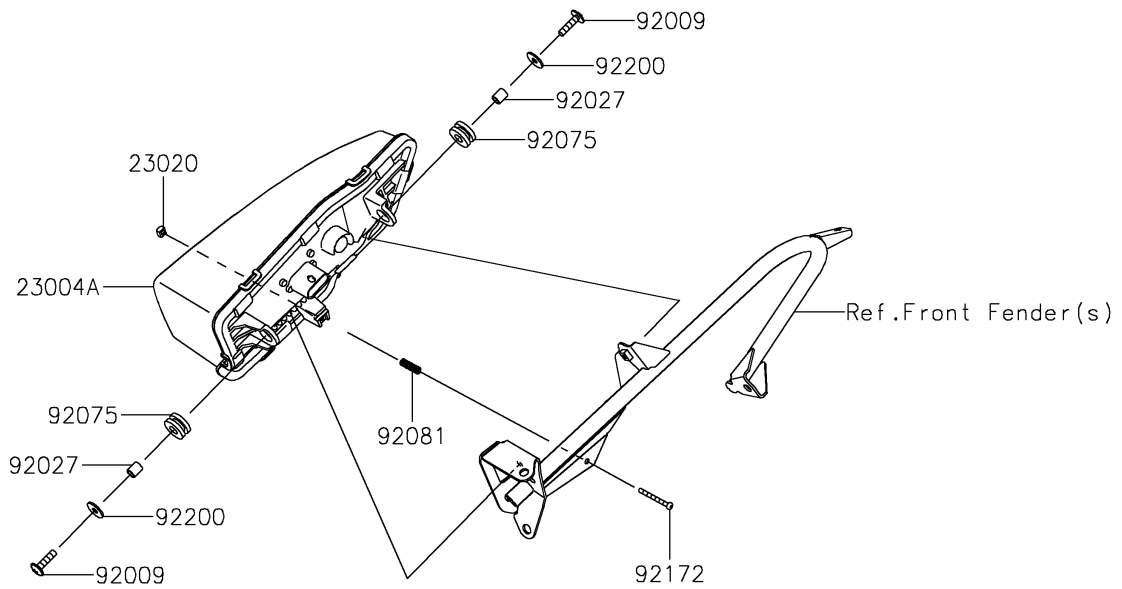

2025 TERYX KRX® 1000

PARTS DIAGRAM

Headlight(s)

F2710