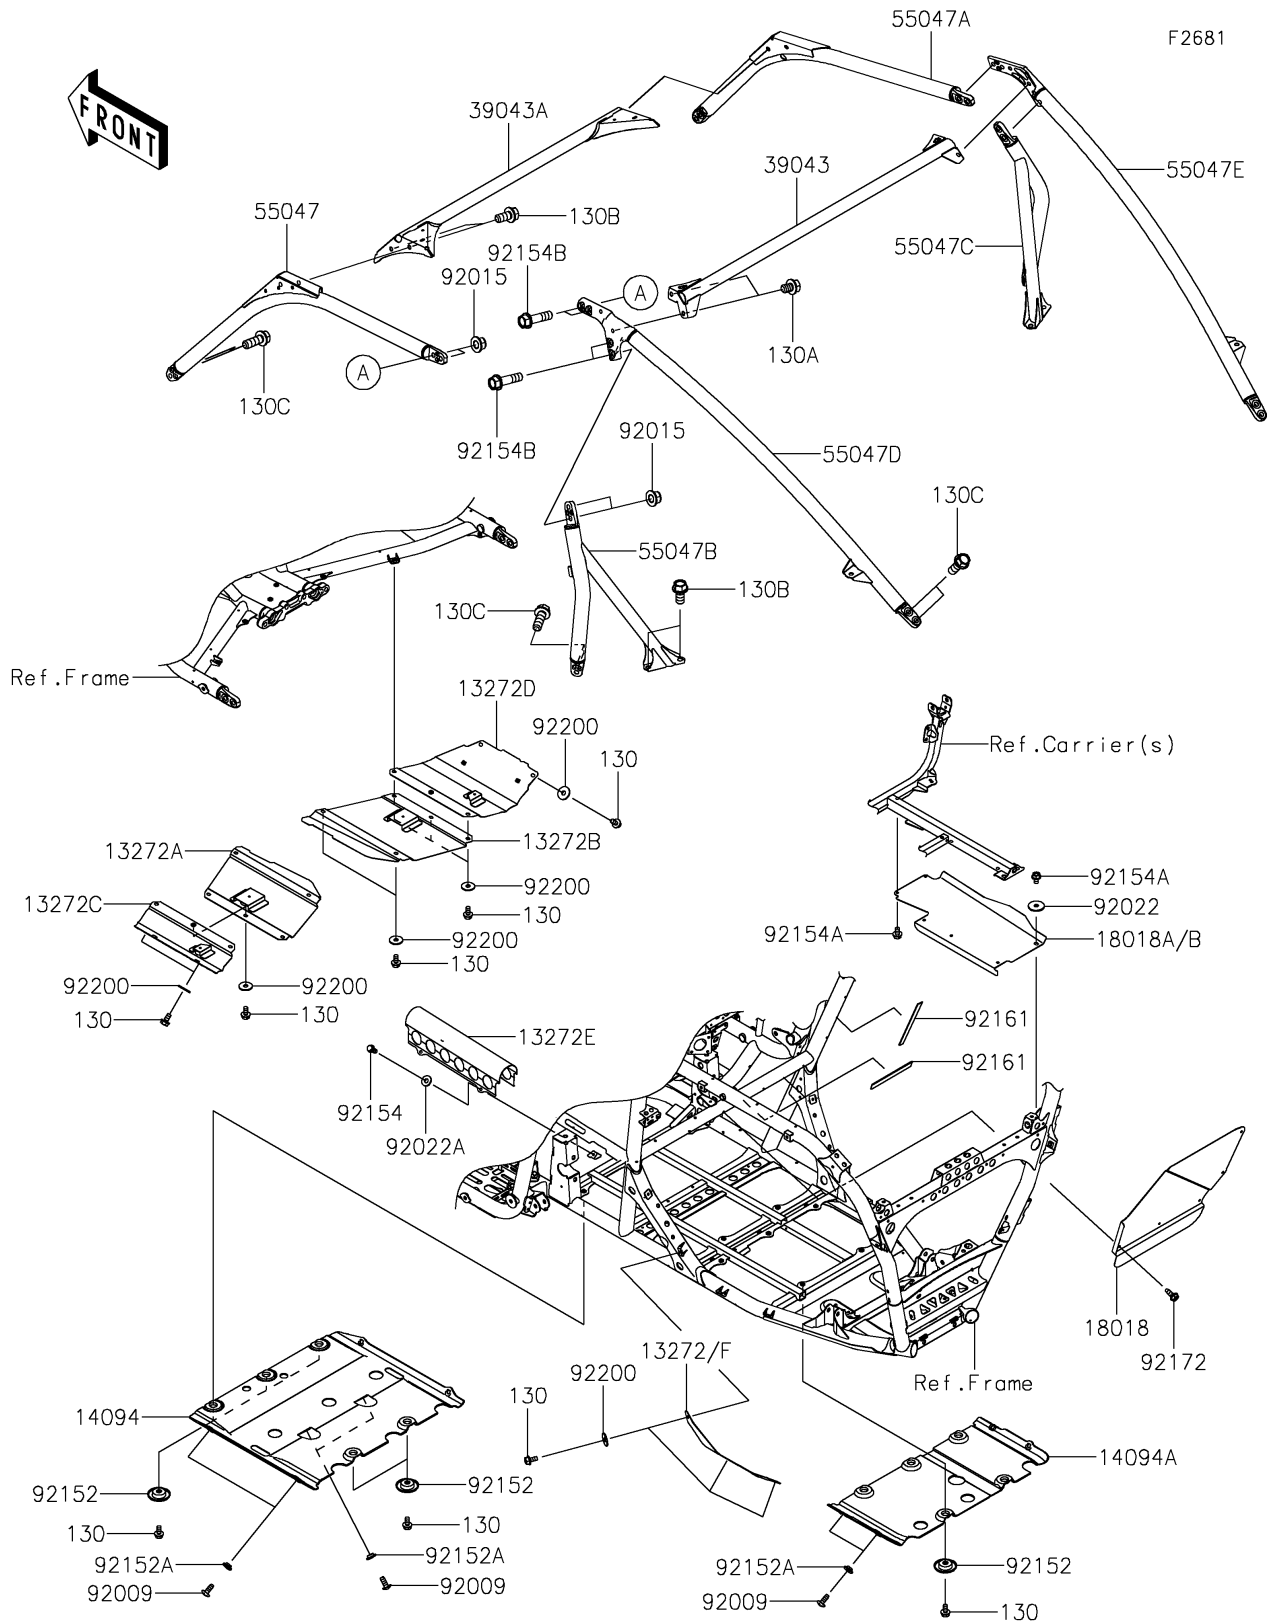

2026 Teryx KRX 1000

PARTS DIAGRAM

Guards/Cab Frame

2026 Teryx KRX 1000

PARTS LIST

Guards/Cab Frame

ITEM NAME	PART NUMBER	QUANTITY
PLATE,CVT COVER (Ref # 13272)	13272-3797	1
PLATE,SKID,FR,CNT,LH (Ref # 13272A)	13272-4328	1
PLATE,SKID,FR,CNT,RH (Ref # 13272B)	13272-4329	1
PLATE,SKID,FR,LH (Ref # 13272C)	13272-4330	1
PLATE,SKID,FR,RH (Ref # 13272D)	13272-4331	1
PLATE,DRIVE SHAFT (Ref # 13272E)	13272-7108	1
COVER,SKID,CNT (Ref # 14094)	14094-0040	1
COVER,SKID,RR (Ref # 14094A)	14094-0041	1
PLATE-HEAT GUARD (Ref # 18018)	18018-0616	1
PLATE-HEAT GUARD (Ref # 18018A)	18018-0646	1
CROSSMEMBER-COMP,RR,T.BLACK (Ref # 39043)	39043-0032-388	1
CROSSMEMBER-COMP,FR,T.BLACK (Ref # 39043A)	39043-0033-388	1
BAR-COMP,A-PILLAR,LH,T.BLACK (Ref # 55047)	55047-0399-388	1
BAR-COMP,A-PILLAR,RH,T.BLACK (Ref # 55047A)	55047-0400-388	1
BAR-COMP,B-PILLAR,LH,T.BLACK (Ref # 55047B)	55047-0407-388	1
BAR-COMP,B-PILLAR,RH,T.BLACK (Ref # 55047C)	55047-0408-388	1
BAR-COMP,C-PILLAR,LH,T.BLACK (Ref # 55047D)	55047-0409-388	1
BAR-COMP,C-PILLAR,RH,T.BLACK (Ref # 55047E)	55047-0410-388	1
SCREW,TAPPING,6X16 (Ref # 92009)	92009-1166	10
NUT,LOCK,FLANGED,12MM (Ref # 92015)	92015-1433	8
WASHER,6.5X24X2 (Ref # 92022)	92022-1690	1
WASHER,6.5X16X1.6 (Ref # 92022A)	92022-2247	4
COLLAR (Ref # 92152)	92152-0784	10
COLLAR,6.3X9.5X4.1 (Ref # 92152A)	92152-1571	10
BOLT,FLANGED,6X12 (Ref # 92154)	92154-2922	4
BOLT,FLANGED,6X10 (Ref # 92154A)	92154-4159	5
BOLT,FLANGED,12X45 (Ref # 92154B)	92154-7076	8
DAMPER,10X85X1 (Ref # 92161)	92161-1964	3
SCREW,TAPPING,6X16 (Ref # 92172)	92172-0869	5

2026 Teryx KRX 1000

PARTS LIST

Guards/Cab Frame

ITEM NAME	PART NUMBER	QUANTITY
WASHER,6.5X20X1.6 (Ref # 92200)	92200-0283	17
BOLT-FLANGED,6X12 (Ref # 130)	130CA0612	27
BOLT-FLANGED,12X16 (Ref # 130A)	130CA1216	4
BOLT-FLANGED,12X25 (Ref # 130B)	130CA1225	8
BOLT-FLANGED,12X35 (Ref # 130C)	130CA1235	12