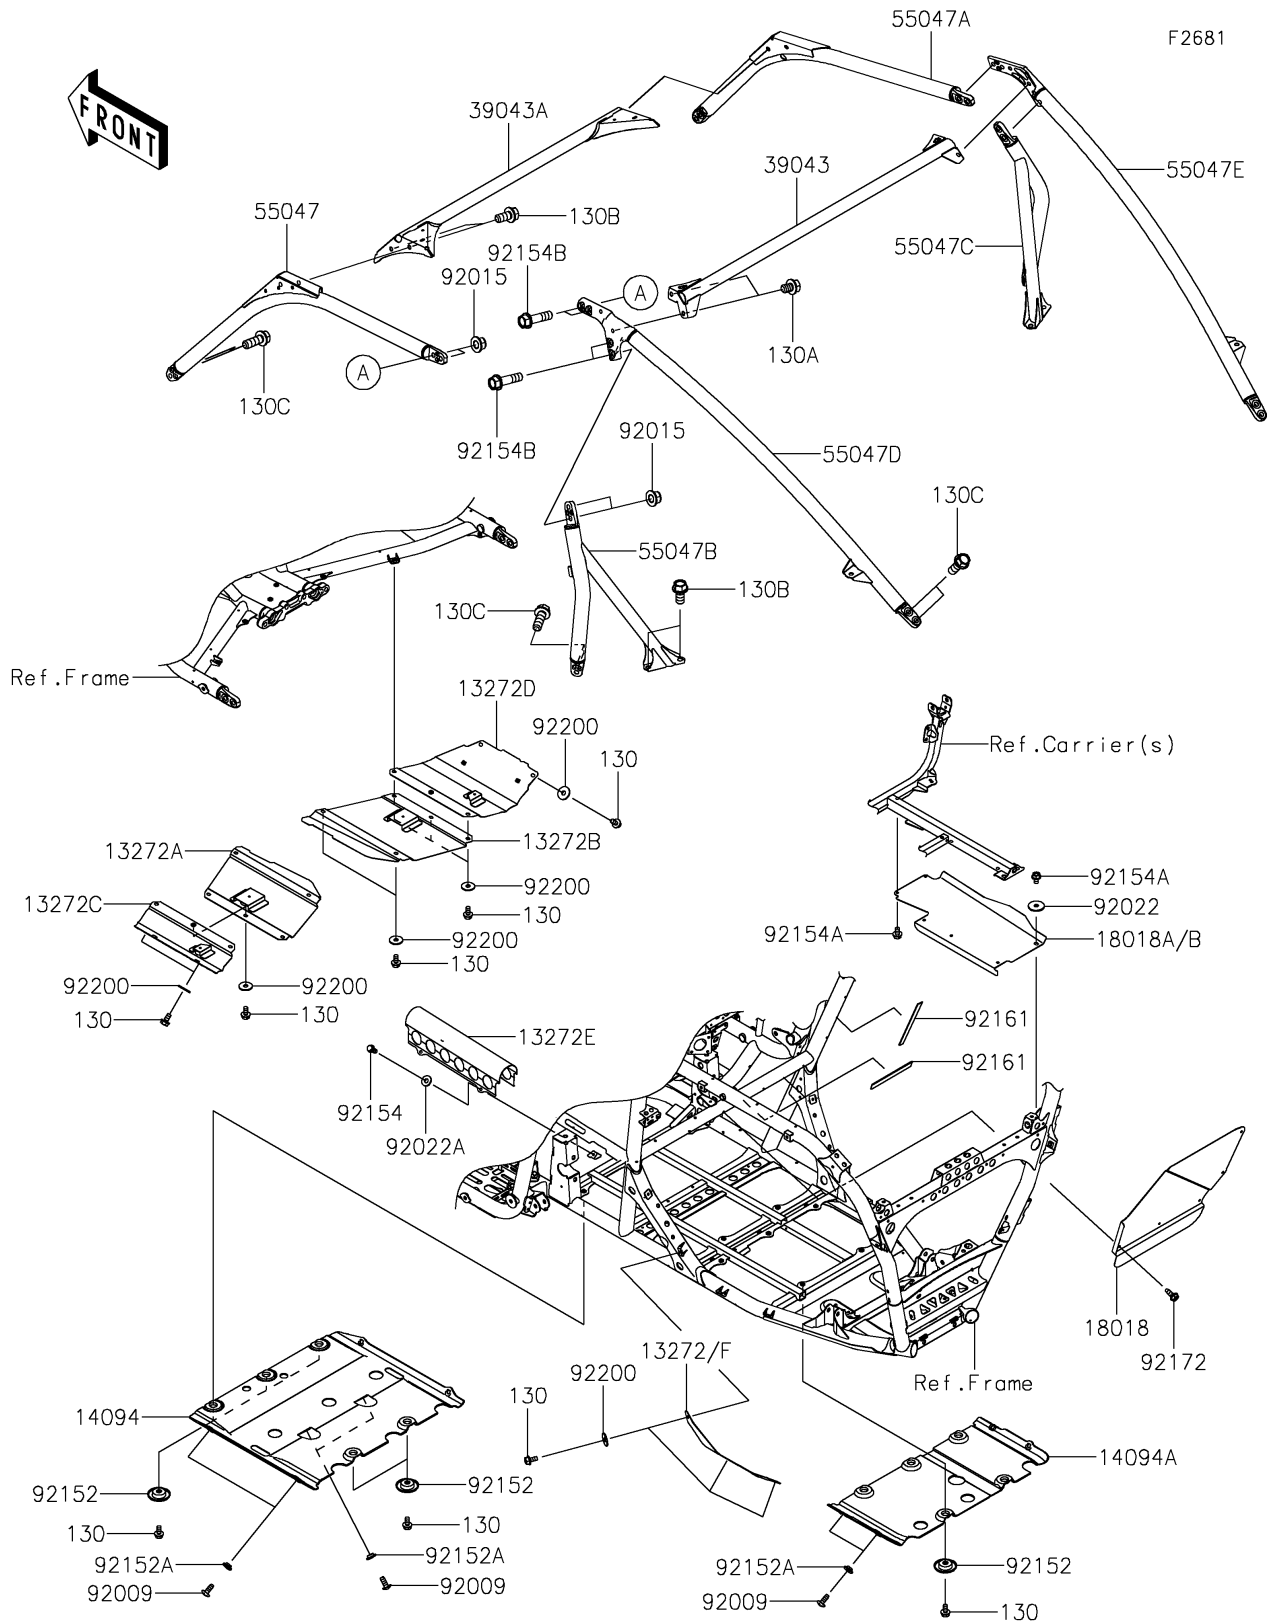

2026 TERYX KRX® 1000

PARTS DIAGRAM

Guards/Cab Frame

2026 TERYX KRX® 1000

PARTS LIST

Guards/Cab Frame

ITEM NAME	PART NUMBER	QUANTITY
PLATE,CVT COVER (Ref # 13272)	13272-3797	1
PLATE,SKID,FR,CNT,LH (Ref # 13272A)	13272-4328	1
PLATE,SKID,FR,CNT,RH (Ref # 13272B)	13272-4329	1
PLATE,SKID,FR,LH (Ref # 13272C)	13272-4330	1
PLATE,SKID,FR,RH (Ref # 13272D)	13272-4331	1
PLATE,DRIVE SHAFT (Ref # 13272E)	13272-7108	1
COVER,SKID,CNT (Ref # 14094)	14094-0040	1
COVER,SKID,RR (Ref # 14094A)	14094-0041	1
PLATE-HEAT GUARD (Ref # 18018)	18018-0616	1
PLATE-HEAT GUARD (Ref # 18018A)	18018-0646	1
CROSSMEMBER-COMP,RR,T.BLACK (Ref # 39043)	39043-0032-388	1
CROSSMEMBER-COMP,FR,T.BLACK (Ref # 39043A)	39043-0033-388	1
BAR-COMP,A-PILLAR,LH,T.BLACK (Ref # 55047)	55047-0399-388	1
BAR-COMP,A-PILLAR,RH,T.BLACK (Ref # 55047A)	55047-0400-388	1
BAR-COMP,B-PILLAR,LH,T.BLACK (Ref # 55047B)	55047-0407-388	1
BAR-COMP,B-PILLAR,RH,T.BLACK (Ref # 55047C)	55047-0408-388	1
BAR-COMP,C-PILLAR,LH,T.BLACK (Ref # 55047D)	55047-0409-388	1
BAR-COMP,C-PILLAR,RH,T.BLACK (Ref # 55047E)	55047-0410-388	1
SCREW,TAPPING,6X16 (Ref # 92009)	92009-1166	10
NUT,LOCK,FLANGED,12MM (Ref # 92015)	92015-1433	8
WASHER,6.5X24X2 (Ref # 92022)	92022-1690	1
WASHER,6.5X16X1.6 (Ref # 92022A)	92022-2247	4
COLLAR (Ref # 92152)	92152-0784	10
COLLAR,6.3X9.5X4.1 (Ref # 92152A)	92152-1571	10
BOLT,FLANGED,6X12 (Ref # 92154)	92154-2922	4
BOLT,FLANGED,6X10 (Ref # 92154A)	92154-4159	5
BOLT,FLANGED,12X45 (Ref # 92154B)	92154-7076	8
DAMPER,10X85X1 (Ref # 92161)	92161-1964	3
SCREW,TAPPING,6X16 (Ref # 92172)	92172-0869	5

2026 TERYX KRX® 1000

PARTS LIST

Guards/Cab Frame

ITEM NAME	PART NUMBER	QUANTITY
WASHER,6.5X20X1.6 (Ref # 92200)	92200-0283	17
BOLT-FLANGED,6X12 (Ref # 130)	130CA0612	27
BOLT-FLANGED,12X16 (Ref # 130A)	130CA1216	4
BOLT-FLANGED,12X25 (Ref # 130B)	130CA1225	8
BOLT-FLANGED,12X35 (Ref # 130C)	130CA1235	12