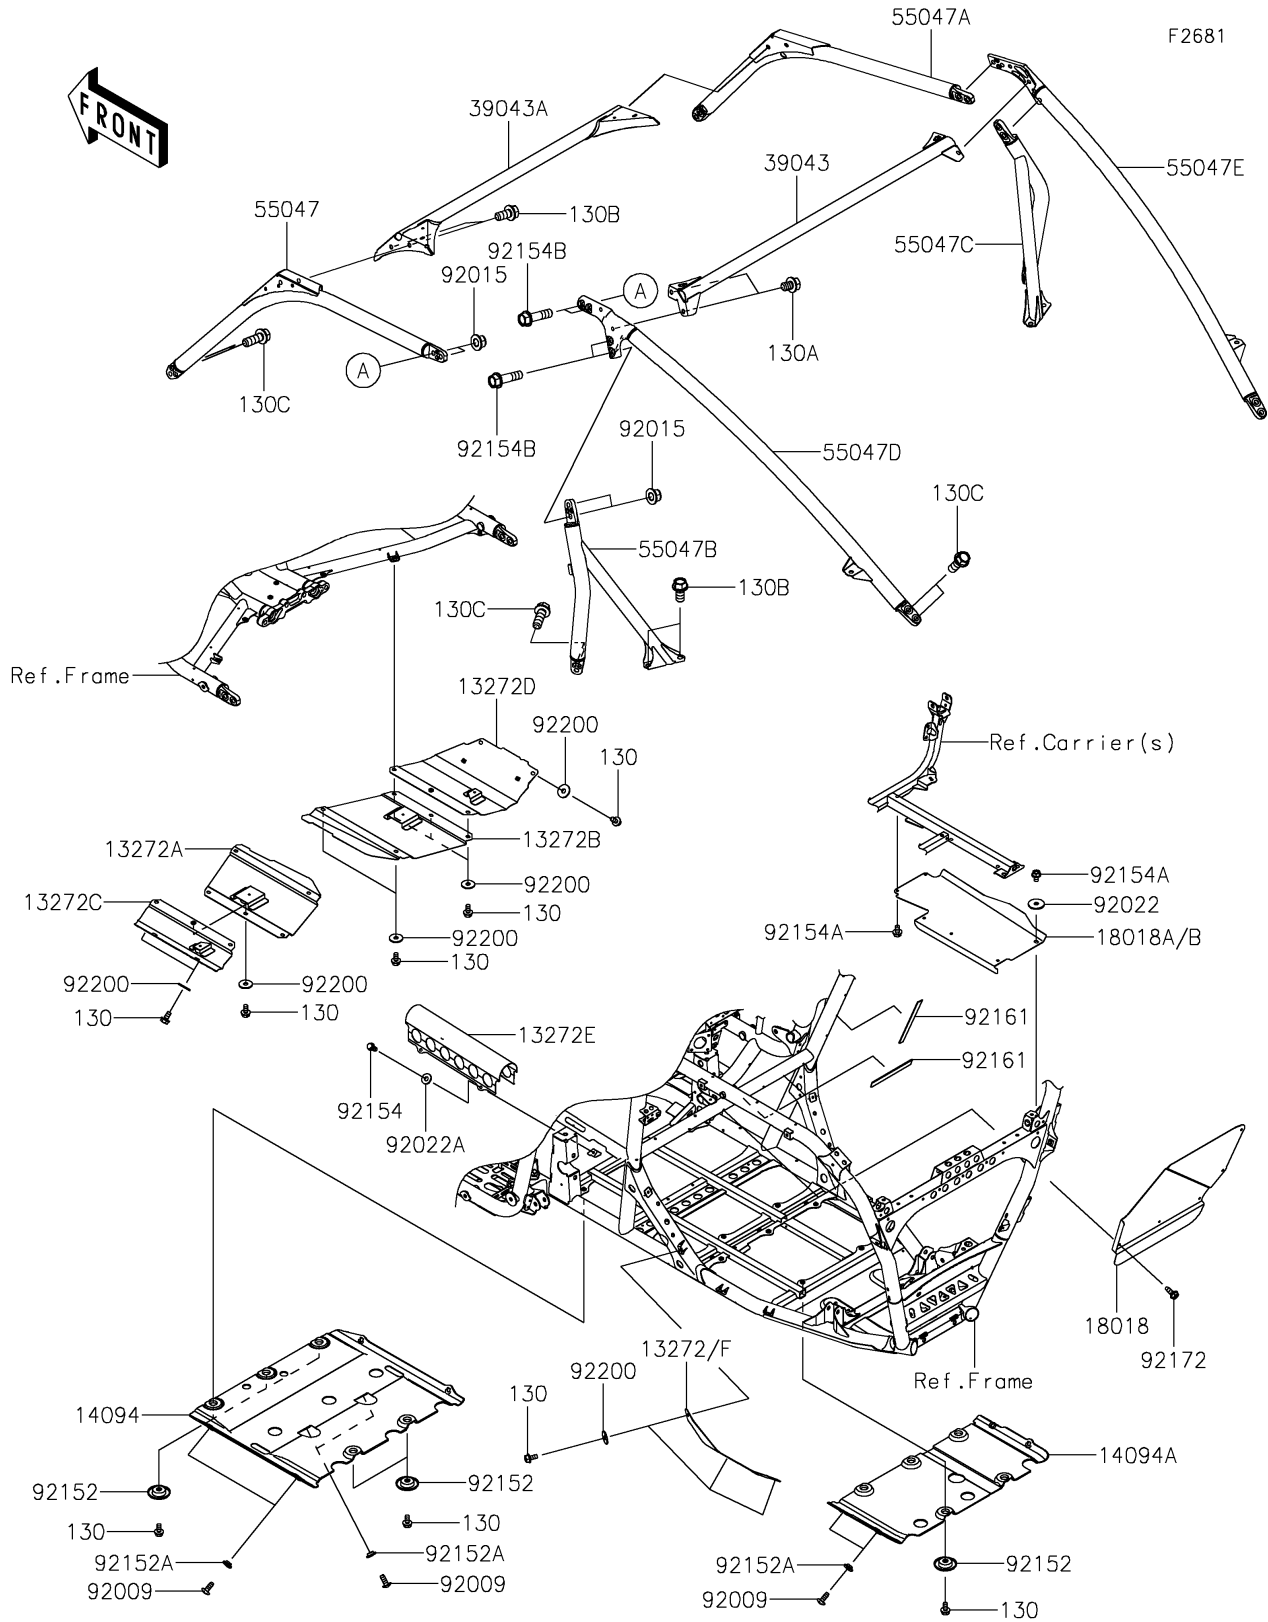

2025 Teryx KRX 1000

PARTS DIAGRAM

Guards/Cab Frame