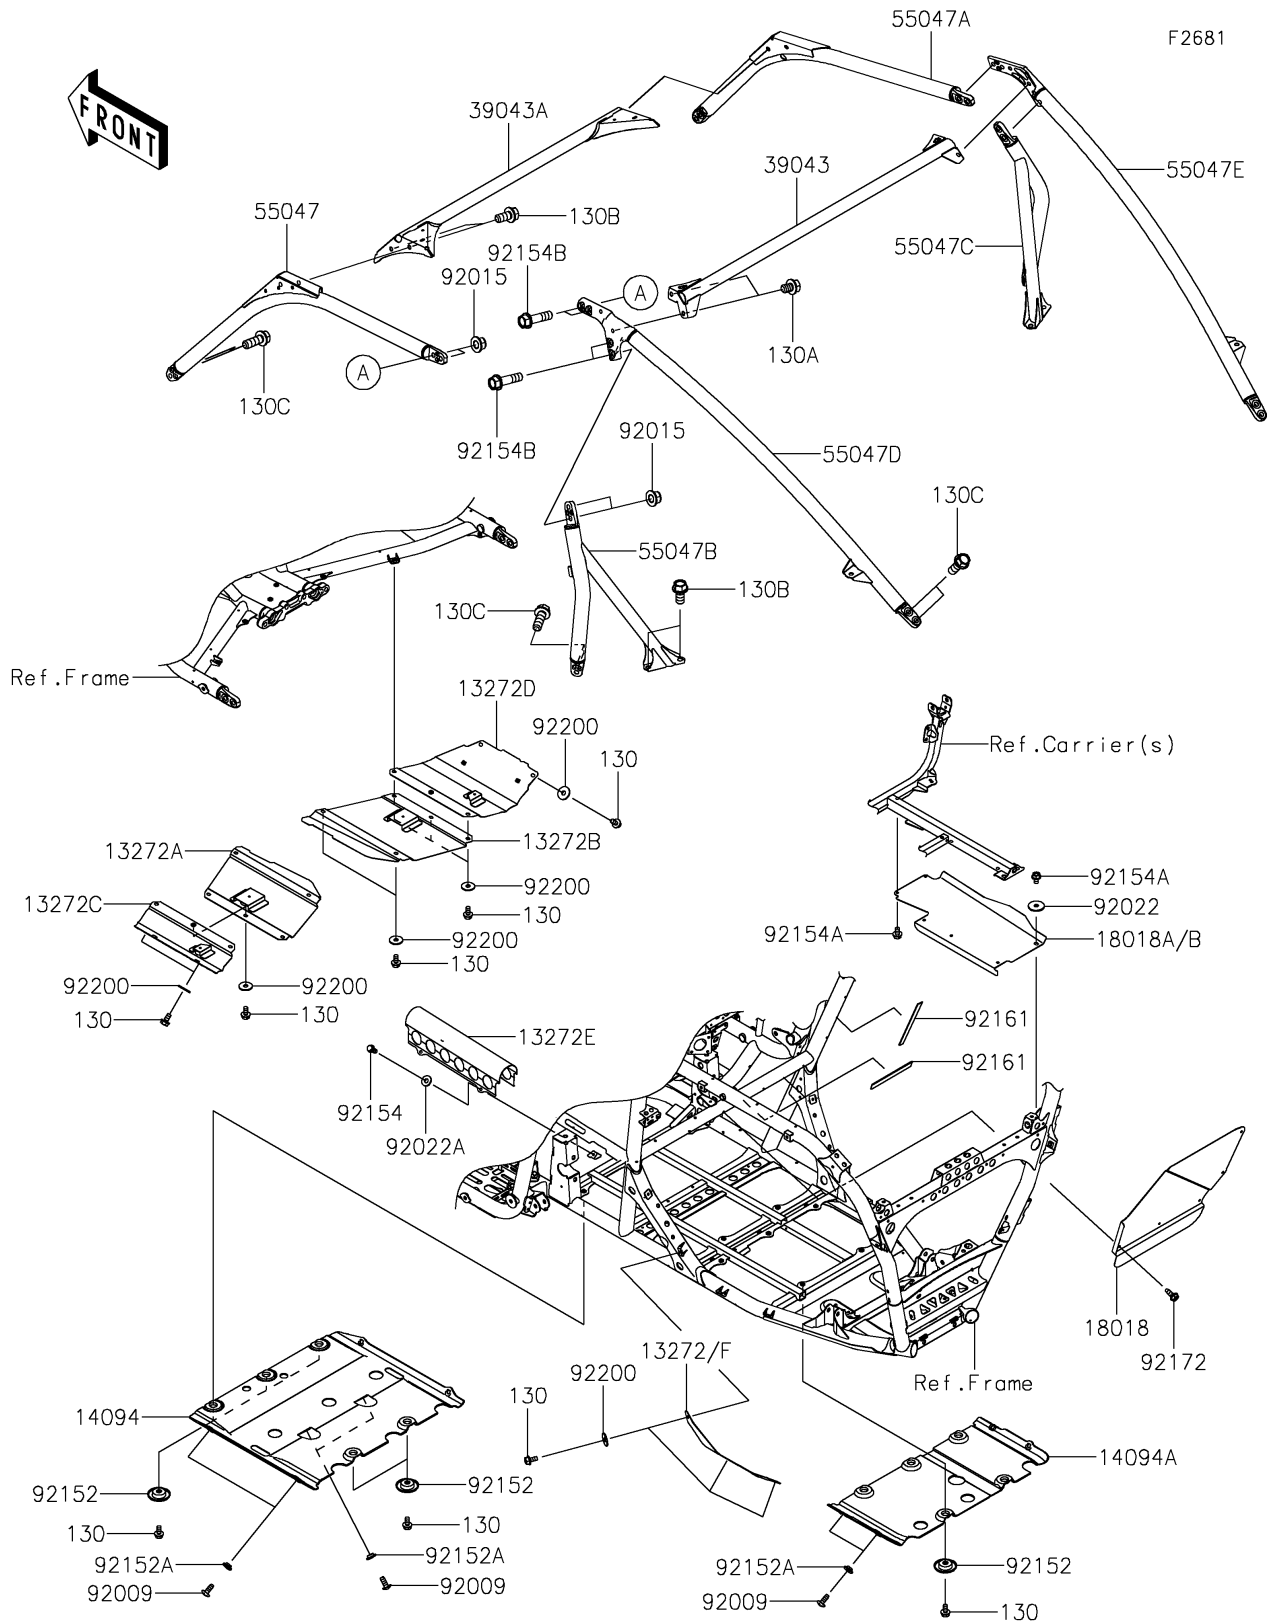

2025 TERYX KRX® 1000

PARTS DIAGRAM

Guards/Cab Frame

2025 TERYX KRX® 1000

PARTS LIST

Guards/Cab Frame

ITEM NAME	PART NUMBER	QUANTITY
PLATE,CVT COVER (Ref # 13272)	13272-3797	1
PLATE,SKID,FR,CNT,LH (Ref # 13272A)	13272-4328	1
PLATE,SKID,FR,CNT,RH (Ref # 13272B)	13272-4329	1
PLATE,SKID,FR,LH (Ref # 13272C)	13272-4330	1
PLATE,SKID,FR,RH (Ref # 13272D)	13272-4331	1
PLATE,DRIVE SHAFT (Ref # 13272E)	13272-7108	1
COVER,SKID,CNT (Ref # 14094)	14094-0040	1
COVER,SKID,RR (Ref # 14094A)	14094-0041	1
PLATE-HEAT GUARD (Ref # 18018)	18018-0616	1
PLATE-HEAT GUARD (Ref # 18018A)	18018-0646	1
CROSSMEMBER-COMP,RR,T.BLACK (Ref # 39043)	39043-0032-388	1
CROSSMEMBER-COMP,FR,T.BLACK (Ref # 39043A)	39043-0033-388	1
BAR-COMP,A-PILLAR,LH,T.BLACK (Ref # 55047)	55047-0399-388	1
BAR-COMP,A-PILLAR,RH,T.BLACK (Ref # 55047A)	55047-0400-388	1
BAR-COMP,B-PILLAR,LH,T.BLACK (Ref # 55047B)	55047-0407-388	1
BAR-COMP,B-PILLAR,RH,T.BLACK (Ref # 55047C)	55047-0408-388	1
BAR-COMP,C-PILLAR,LH,T.BLACK (Ref # 55047D)	55047-0409-388	1
BAR-COMP,C-PILLAR,RH,T.BLACK (Ref # 55047E)	55047-0410-388	1
SCREW,TAPPING,6X16 (Ref # 92009)	92009-1166	10
NUT,LOCK,FLANGED,12MM (Ref # 92015)	92015-1433	8
WASHER,6.5X24X2 (Ref # 92022)	92022-1690	1
WASHER,6.5X16X1.6 (Ref # 92022A)	92022-2247	4
COLLAR (Ref # 92152)	92152-0784	10
COLLAR,6.3X9.5X4.1 (Ref # 92152A)	92152-1571	10
BOLT,FLANGED,6X12 (Ref # 92154)	92154-2922	4
BOLT,FLANGED,6X10 (Ref # 92154A)	92154-4159	5
BOLT,FLANGED,12X45 (Ref # 92154B)	92154-7076	8
DAMPER,10X85X1 (Ref # 92161)	92161-1964	3
SCREW,TAPPING,6X16 (Ref # 92172)	92172-0869	5

2025 TERYX KRX® 1000

PARTS LIST

Guards/Cab Frame

ITEM NAME	PART NUMBER	QUANTITY
WASHER,6.5X20X1.6 (Ref # 92200)	92200-0283	17
BOLT-FLANGED,6X12 (Ref # 130)	130CA0612	27
BOLT-FLANGED,12X16 (Ref # 130A)	130CA1216	4
BOLT-FLANGED,12X25 (Ref # 130B)	130CA1225	8
BOLT-FLANGED,12X35 (Ref # 130C)	130CA1235	12