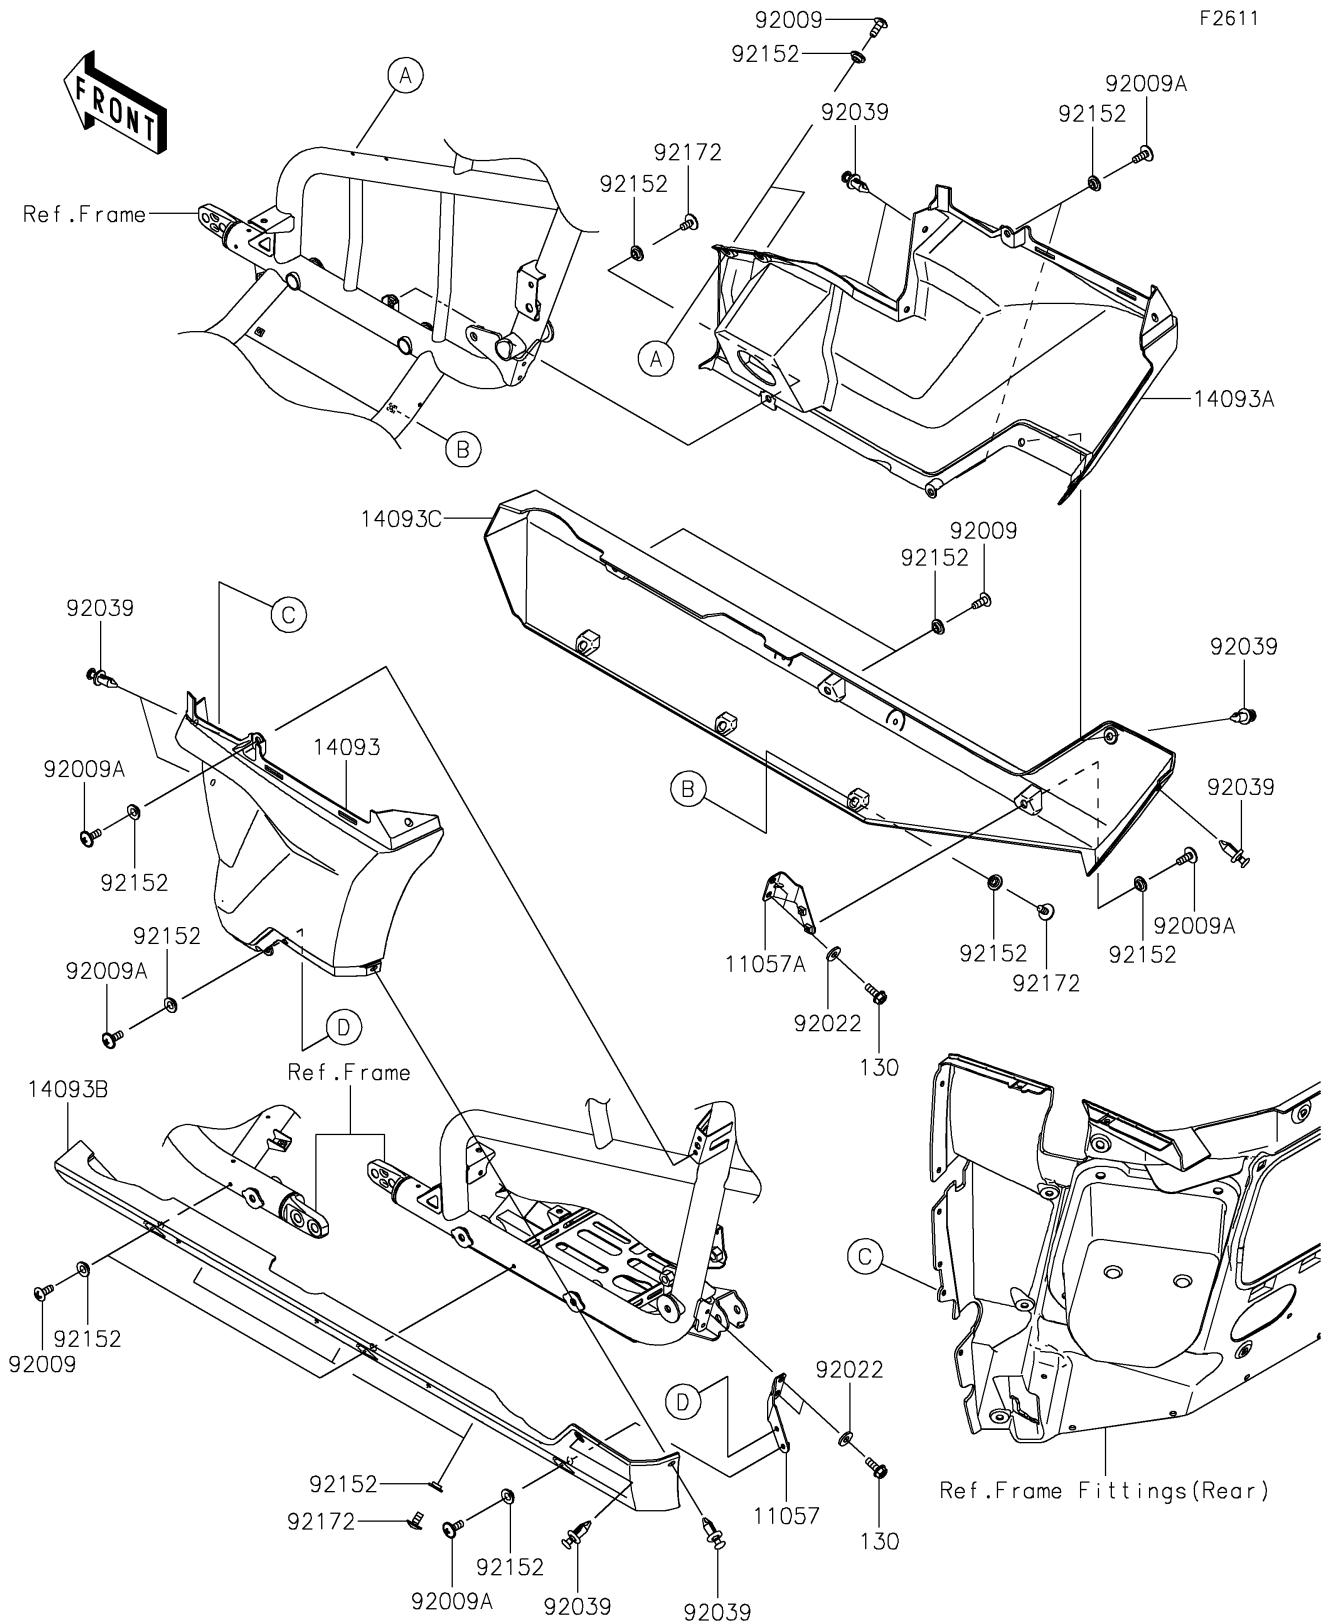

2026 Teryx KRX 1000

PARTS DIAGRAM

Side Covers

2026 Teryx KRX 1000

PARTS LIST

Side Covers

ITEM NAME	PART NUMBER	QUANTITY
BRACKET,SIDE COVER,LH (Ref # 11057)	11057-4181	1
BRACKET,SIDE COVER,RH (Ref # 11057A)	11057-4182	1
COVER,SIDE,RR,LH (Ref # 14093)	14093-0825	1
COVER,SIDE,RR,RH (Ref # 14093A)	14093-0826	1
COVER,SIDE,LWR,LH (Ref # 14093B)	14093-0827	1
COVER,SIDE,LWR,RH (Ref # 14093C)	14093-0828	1
SCREW,TAPPING,6X16 (Ref # 92009)	92009-1166	6
SCREW,6X16 (Ref # 92009A)	92009-1621	6
WASHER,6.5X16X2 (Ref # 92022)	92022-1565	4
RIVET (Ref # 92039)	92039-0865	8
COLLAR,6.3X9.5X4.1 (Ref # 92152)	92152-1571	19
SCREW,6X12 (Ref # 92172)	92172-0853	7
BOLT-FLANGED,6X16 (Ref # 130)	130BA0616	4