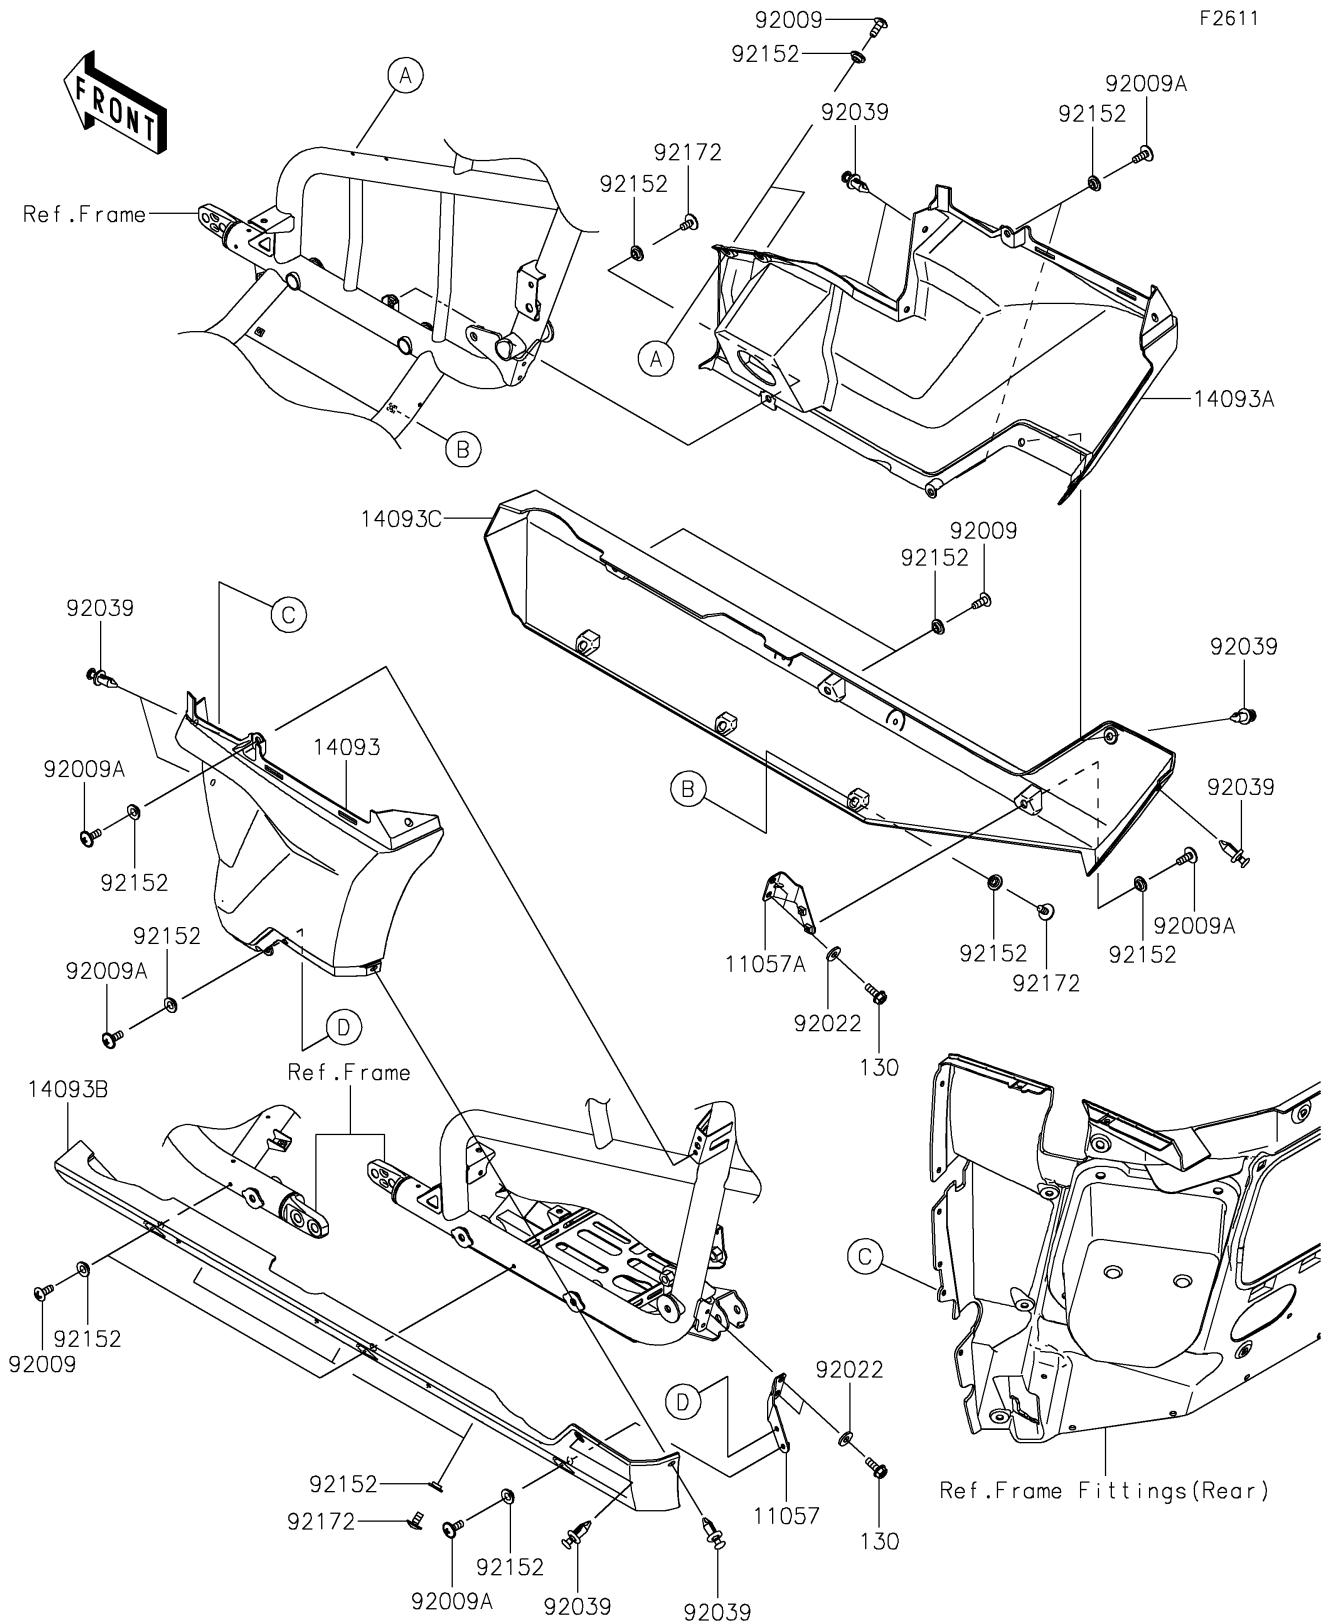

2026 TERYX KRX® 1000

PARTS DIAGRAM

Side Covers

2026 TERYX KRX® 1000

PARTS LIST

Side Covers

ITEM NAME	PART NUMBER	QUANTITY
BRACKET,SIDE COVER,LH (Ref # 11057)	11057-4181	1
BRACKET,SIDE COVER,RH (Ref # 11057A)	11057-4182	1
COVER,SIDE,RR,LH (Ref # 14093)	14093-0825	1
COVER,SIDE,RR,RH (Ref # 14093A)	14093-0826	1
COVER,SIDE,LWR,LH (Ref # 14093B)	14093-0827	1
COVER,SIDE,LWR,RH (Ref # 14093C)	14093-0828	1
SCREW,TAPPING,6X16 (Ref # 92009)	92009-1166	6
SCREW,6X16 (Ref # 92009A)	92009-1621	6
WASHER,6.5X16X2 (Ref # 92022)	92022-1565	4
RIVET (Ref # 92039)	92039-0865	8
COLLAR,6.3X9.5X4.1 (Ref # 92152)	92152-1571	19
SCREW,6X12 (Ref # 92172)	92172-0853	7
BOLT-FLANGED,6X16 (Ref # 130)	130BA0616	4