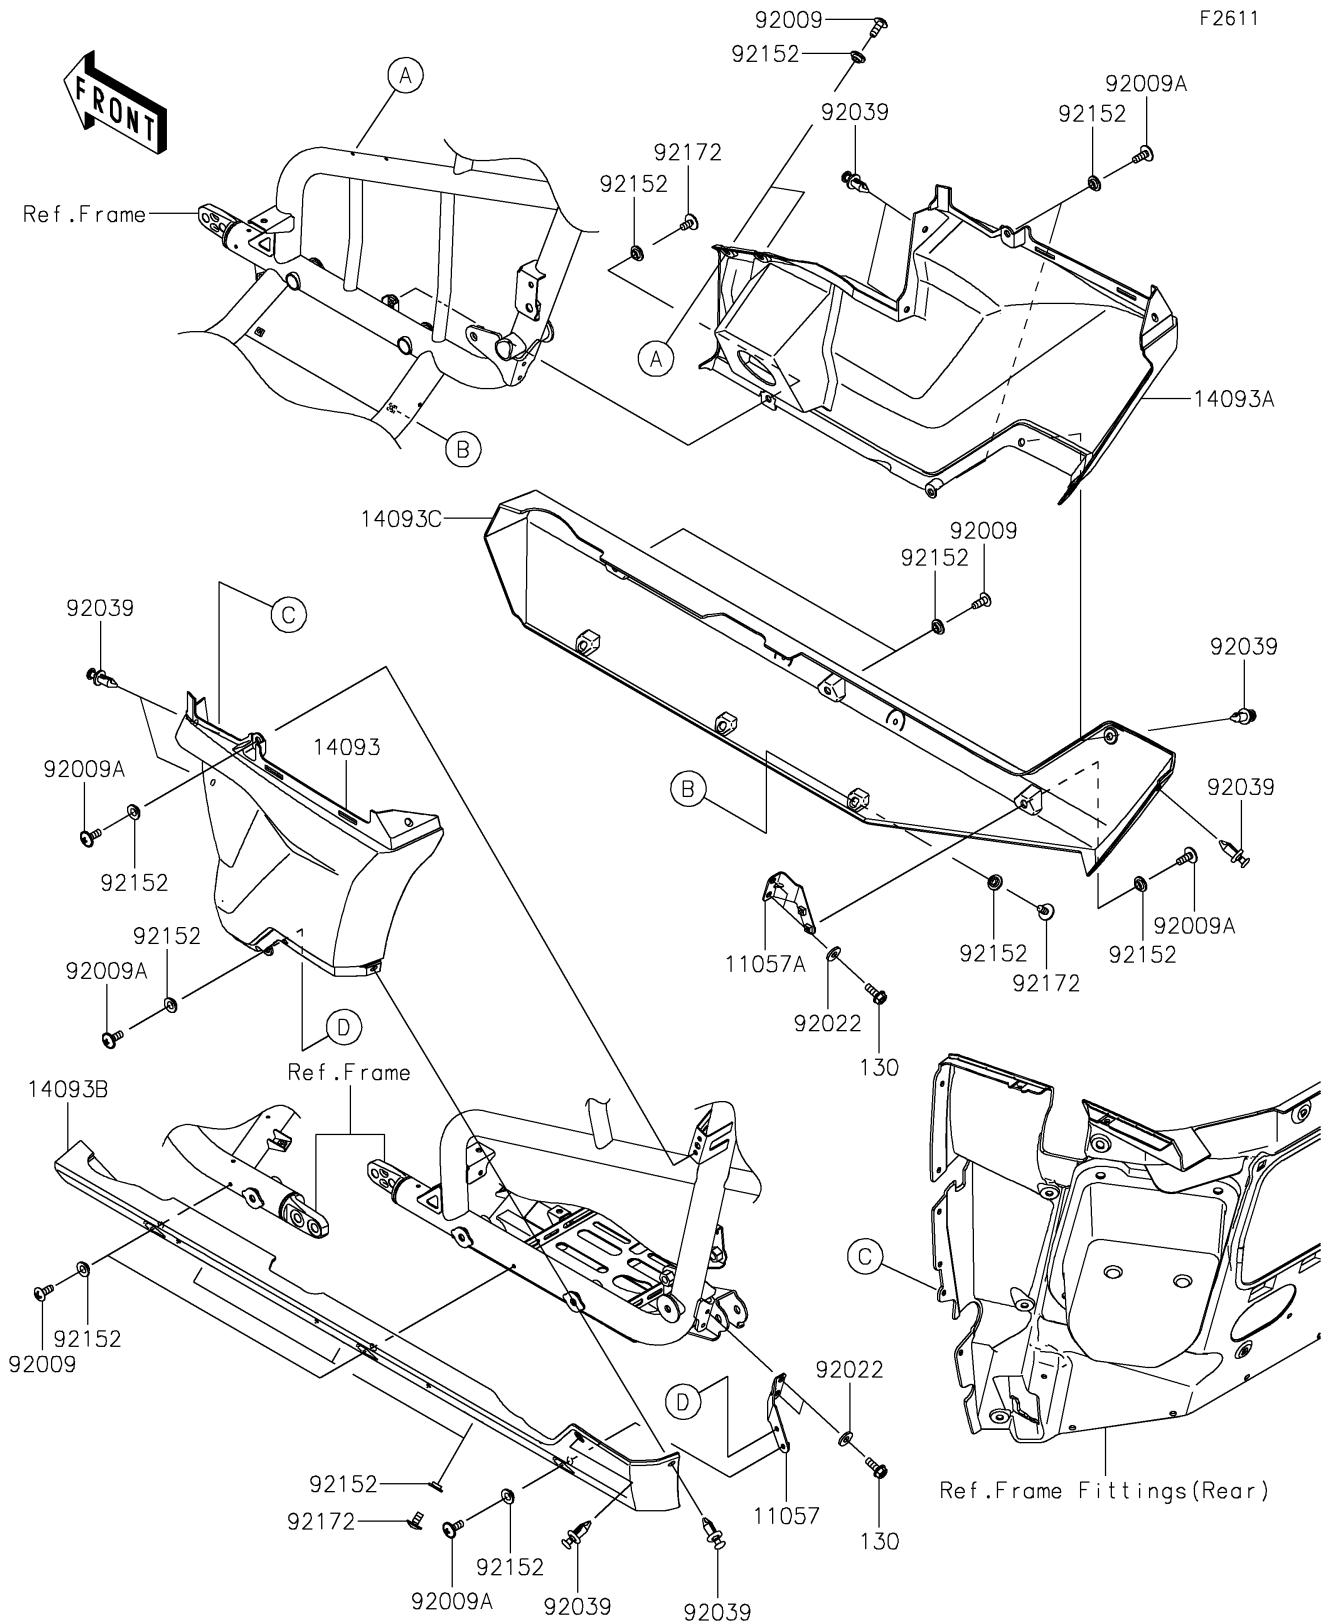

2025 Teryx KRX 1000

PARTS DIAGRAM

Side Covers

2025 Teryx KRX 1000

PARTS LIST

Side Covers

ITEM NAME	PART NUMBER	QUANTITY
BRACKET,SIDE COVER,LH (Ref # 11057)	11057-4181	1
BRACKET,SIDE COVER,RH (Ref # 11057A)	11057-4182	1
COVER,SIDE,RR,LH (Ref # 14093)	14093-0825	1
COVER,SIDE,RR,RH (Ref # 14093A)	14093-0826	1
COVER,SIDE,LWR,LH (Ref # 14093B)	14093-0827	1
COVER,SIDE,LWR,RH (Ref # 14093C)	14093-0828	1
SCREW,TAPPING,6X16 (Ref # 92009)	92009-1166	6
SCREW,6X16 (Ref # 92009A)	92009-1621	6
WASHER,6.5X16X2 (Ref # 92022)	92022-1565	4
RIVET (Ref # 92039)	92039-0865	8
COLLAR,6.3X9.5X4.1 (Ref # 92152)	92152-1571	19
SCREW,6X12 (Ref # 92172)	92172-0853	7
BOLT-FLANGED,6X16 (Ref # 130)	130BA0616	4