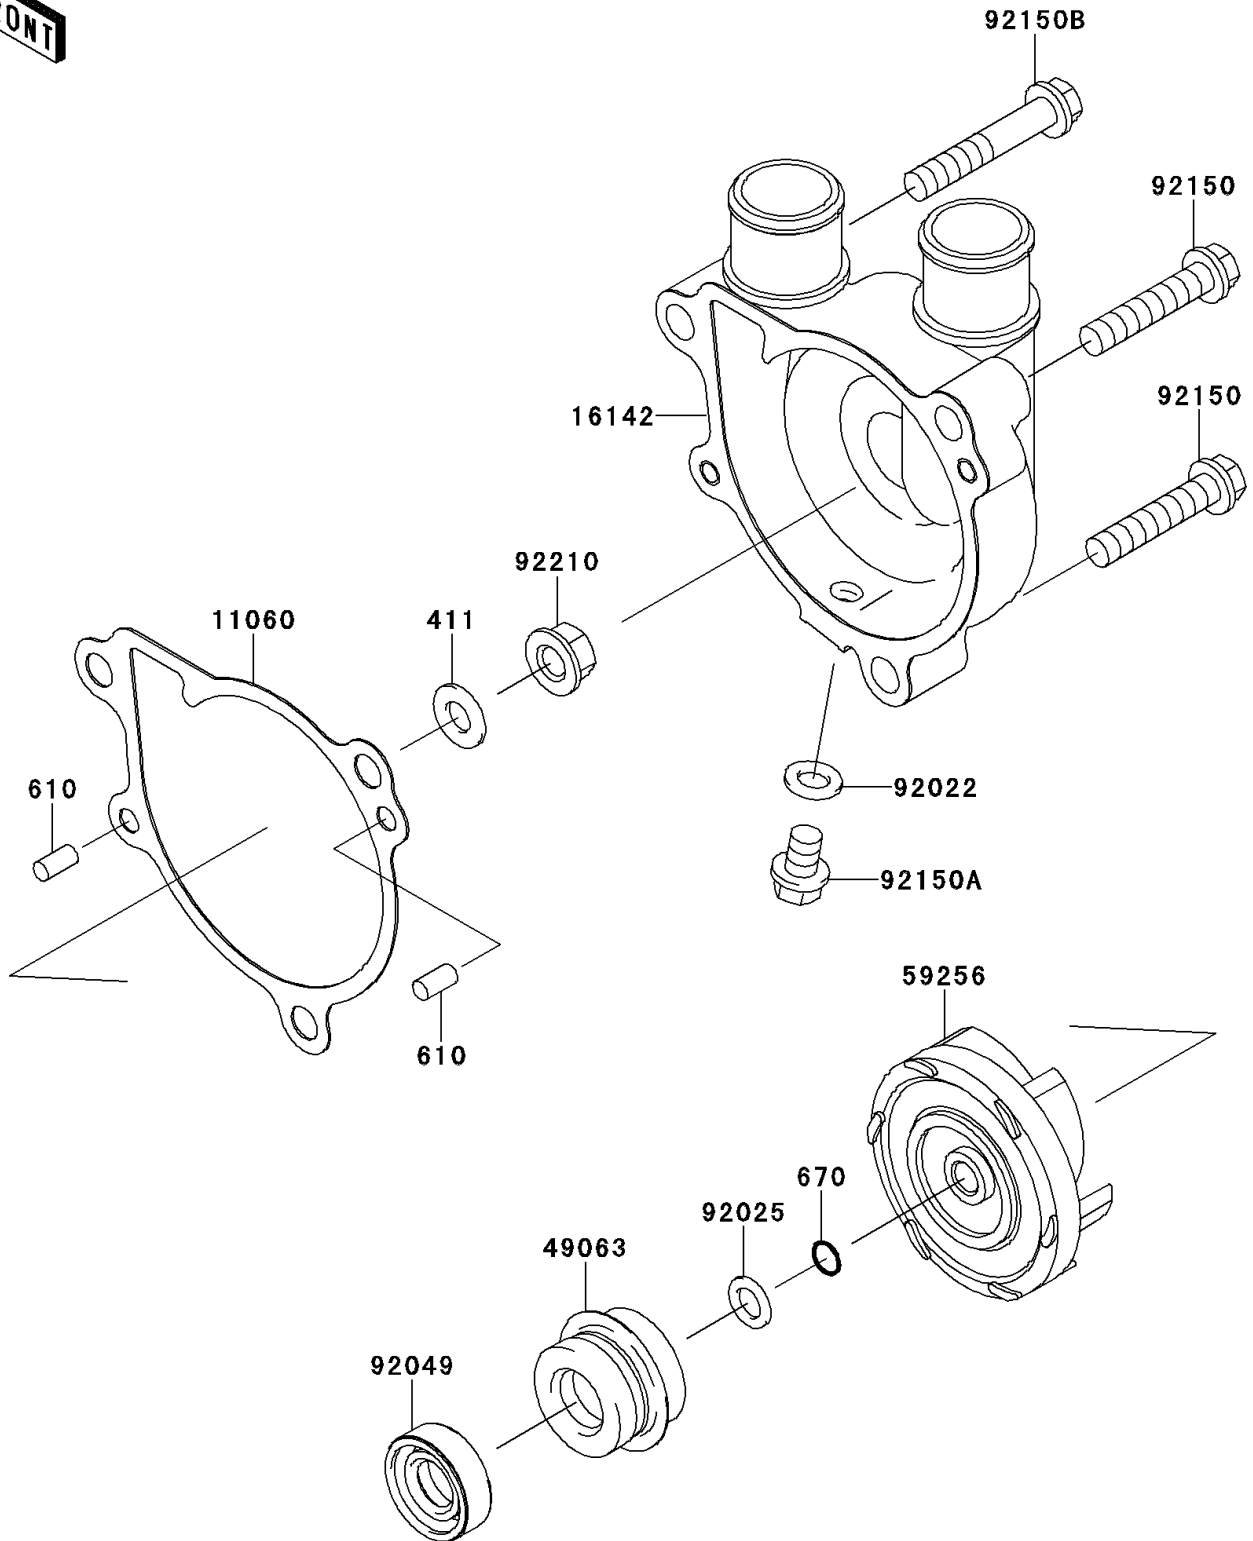

2014 KLR™ 650

PARTS DIAGRAM

Water Pump

E3031

2014 KLR™ 650

PARTS LIST

Water Pump

Kawasaki

Let the Good Times Roll®

ITEM NAME

PART NUMBER

QUANTITY
