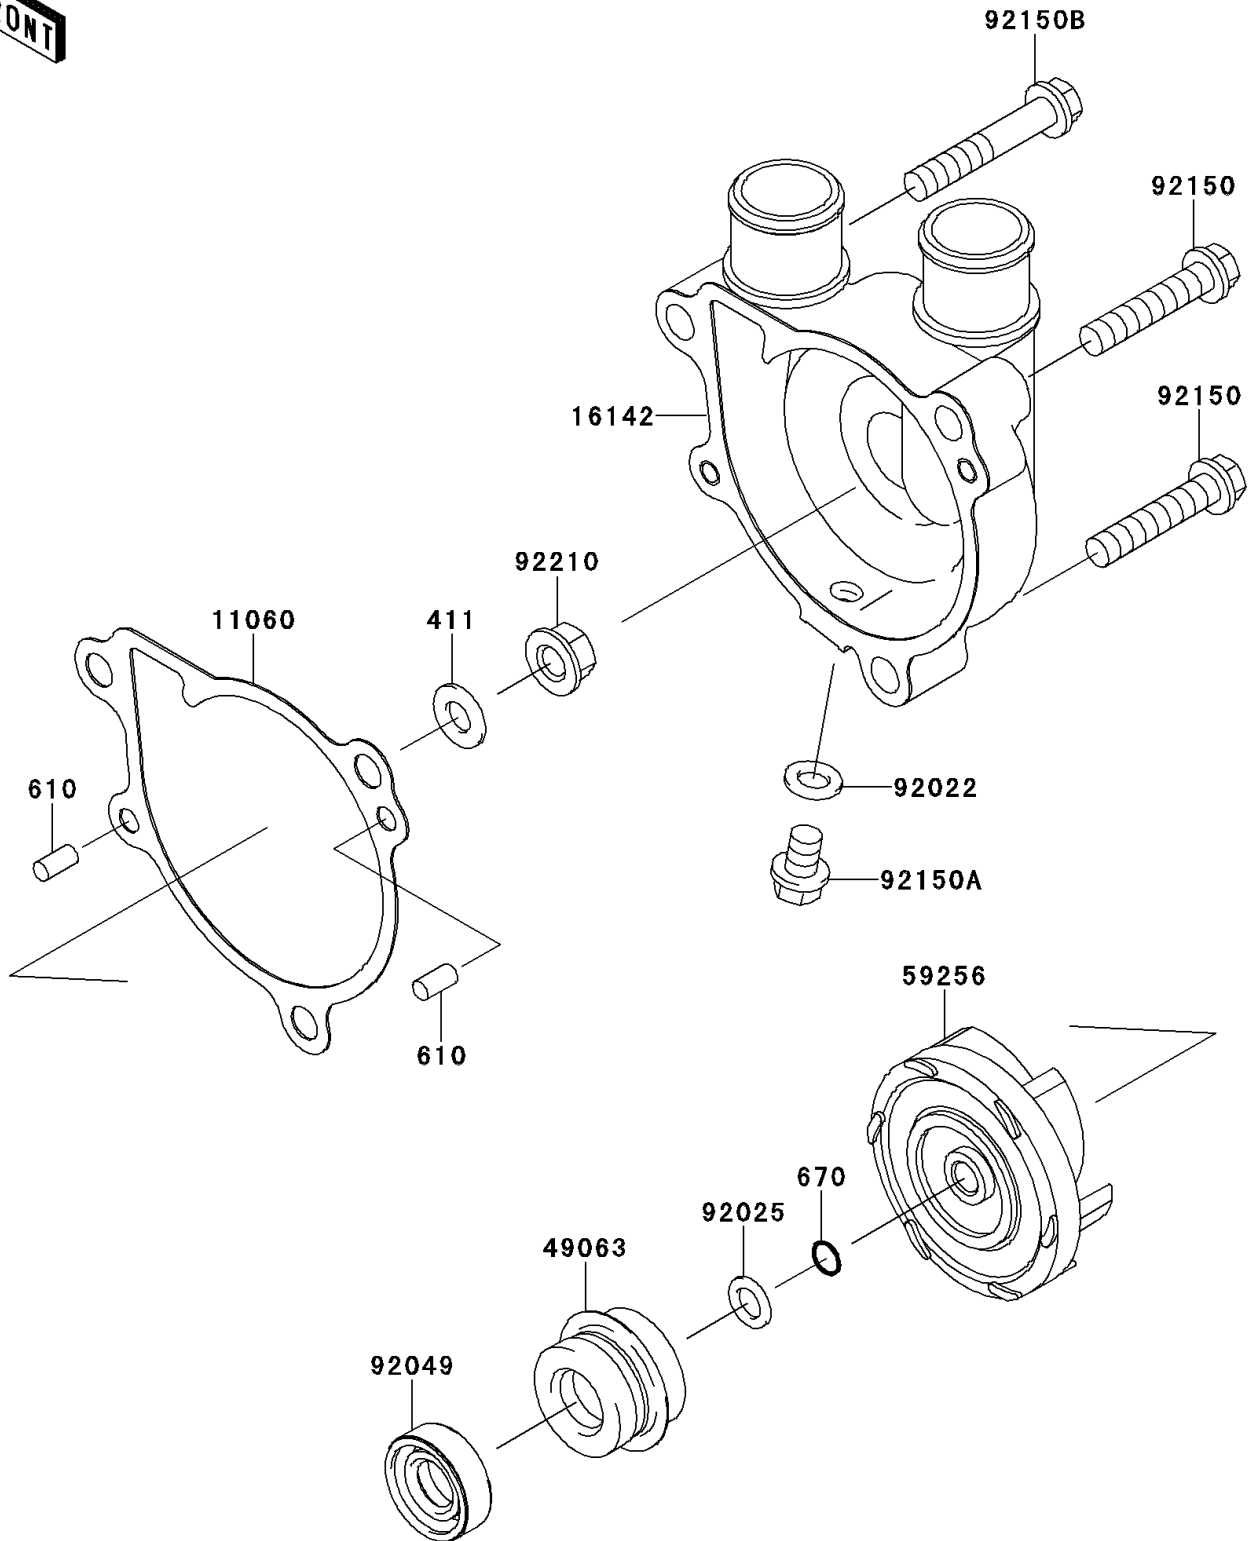

2014 KLR™ 650

PARTS DIAGRAM

Water Pump

E3031

2014 KLR™ 650

PARTS LIST

Water Pump

ITEM NAME	PART NUMBER	QUANTITY
WASHER-PLAIN,6.5X13X1 (Ref # 411)	411AB0600	1
ROLLER,4X8 (Ref # 610)	610A0408	2
O RING,6MM (Ref # 670)	670B1506	1
GASKET,WATER PUMP COVER (Ref # 11060)	11060-1114	1
COVER-PUMP (Ref # 16142)	16142-0067	1
SEAL-MECHANICAL (Ref # 49063)	49063-1056	1
IMPELLER (Ref # 59256)	59256-1055	1
WASHER,6.2X11X1 (Ref # 92022)	92022-304	1
SHIM,T=0.8 (Ref # 92025)	92025-1503	1
SEAL-OIL,SC10227 (Ref # 92049)	92049-1157	1
BOLT,6X30 (Ref # 92150)	92150-1021	2
BOLT,6X8 (Ref # 92150A)	92150-1966	1
BOLT,6X35 (Ref # 92150B)	92150-1967	1
NUT,FLANGED,6MM (Ref # 92210)	92210-0630	1